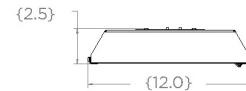

Thermal Management

Passive Convection

Dimming

0-10V / PWM / Manual Preset

Lifetime per TM21 L70 / L90

80K hrs / 35K hrs

DIMENSIONS

ORDERING INFORMATION

Family	Power	Spectrum	Input Voltage	Cord
VZV	185= 185W (standard) 150=150W	V= 40/57 (standard) U= 30/50	ST= 90-305V (standard) HV= 180-528V	#= Length (10' standard, 15' option) #W= Whip (no plug) #N5= 5-15P (standard) #N6= 6-15P (standard) #L7= L7-15P