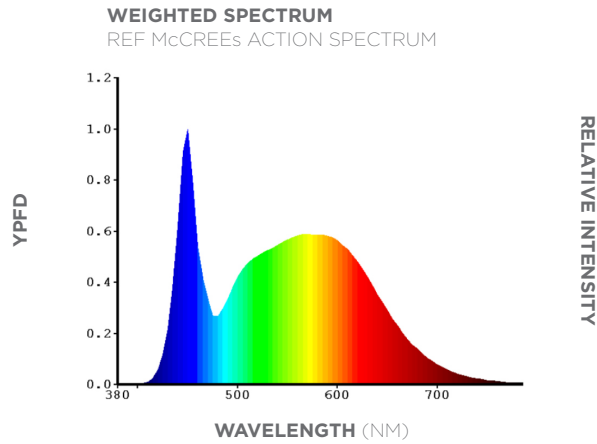

VEG LIGHT

STANDARD

FEATURES

- Industry Leading Performance
- Standard 2x4 Foot Print
- Power Pass Through Optional
- Natural White Light
- Patented 40-57 or 30-50 Spectrum
- Dimmable from 5%~100%
- UL1598D Horticultural Approval
- Architectural White Powder Coated Housing
- Made in the USA Patent #9820447

Multi-White Daylight Analog

Spectra Efficacy (100W)

2.4 $\mu\text{mol}/\text{J}$

PPF (185W)

4000 $\mu\text{mol}/\text{sec}$

Input Power

150W-185W MAX

Input Voltage / Current (660W)

Value Engineered Lighting www.velighting.com Ph: 888-668-1195 sales@velighting.com

Specifications and dimensions subject to change without notice.

VEG LIGHT

ELECTRICAL DATA

WAVELENGTH RANGE (NM)	PHOTON FLUX (UMOL/SEC)	WAVELENGTH RANGE (NM)	PHOTON FLUX (UMOL/SEC)
UVA	350 - 360	590 - 600	22.836832
	360 - 370	600 - 610	22.394389
	370 - 380	610 - 620	21.129417
	380 - 390	620 - 630	19.124796
	390 - 400	630 - 640	16.653395
VIOLET	400 - 410	640 - 650	13.941318
	410 - 420	650 - 660	11.315900
	420 - 430	660 - 670	8.934050
	430 - 440	670 - 680	6.909515
	440 - 450	680 - 690	5.263733
BLUE	450 - 460	690 - 700	3.959170
	460 - 470	700 - 710	2.955288
	470 - 480	710 - 720	2.198651
	480 - 490	720 - 730	1.634687
	490 - 500	730 - 740	1.208980
CYAN	500 - 510	740 - 750	0.894305
	510 - 520	750 - 760	0.666947
	520 - 530	760 - 770	0.501310
	530 - 540	770 - 780	0.378130
	540 - 550	780 - 790	0.289253
GREEN	550 - 560	790 - 800	0.222187
	560 - 570		
	570 - 580		
	580 - 590		
	YELLOW		