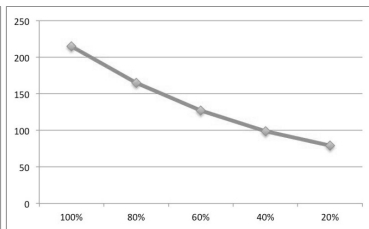

PPF - DIMMING

SPECIFICATIONS

Light Source

LED

Spectra

Multi-White Daylight Analog

Spectra Efficacy (100W)

2.4 $\mu\text{mol}/\text{J}$

PPF (185W)

4000 $\mu\text{mol}/\text{sec}$

Input Power

150W-185W MAX

Input Voltage / Current (660W)

120 @ 1.8A | 240 @ .80A | 277

@ .70A

L/H/W | Weight

42.5" / 2.5" / 10.5" | 9lbs

Mounting Height

12 Inches Above Canopy

Operating Temperature

OF - 90°F

Thermal Management

Passive Convection

Dimming

0-10V / PWM / Manual Preset

Lifetime per TM21 L70 / L90

80K hrs / 35K hrs