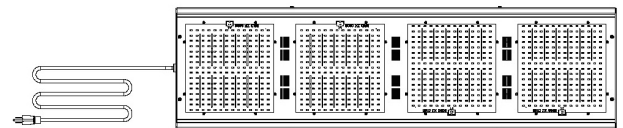

DIMENSIONS

ORDERING INFORMATION

Family	Power	Spectrum	Input Voltage	Cord
VZV	185= 185W (standard) 150=150W	V= 40/57 (standard) U= 30/50	ST= 90-305V (standard) HV= 180-528V	#= Length (10' standard, 15' option) #W= Whip (no plug) #N5= 5-15P (standard) #N6= 6-15P (standard) #L7= L7-15P

Value Engineered Lighting www.velighting.com Ph: 888-668-1195 sales@velighting.com

Specifications and dimensions subject to change without notice.