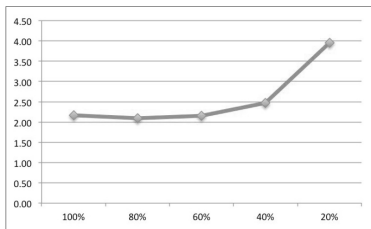

VEG LIGHT

STANDARD

FEATURES

- Industry Leading Performance
- Standard 2x4 Foot Print
- Power Pass Through Optional
- Natural White Light
- Patented 40-57 or 30-50 Spectrum
- Dimmable from 5%~100%
- UL1598D Horticultural Approval
- Architectural White Powder Coated Housing
- Made in the USA Patent #9820447

WARRANTY & LISTINGS

- 5-year standard warranty

PPF / J - DIMMING