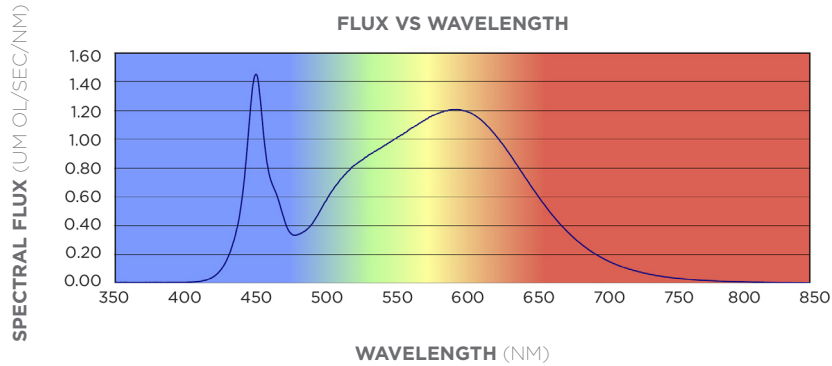

VEG LIGHT

ELECTRICAL DATA

WAVELENGTH RANGE (NM)	PHOTON FLUX (UMOL/SEC)	WAVELENGTH RANGE (NM)	PHOTON FLUX (UMOL/SEC)	
UVA	350 - 360	590 - 600	22.836832	
	360 - 370	600 - 610	22.394389	
	370 - 380	610 - 620	21.129417	
	380 - 390	620 - 630	19.124796	
	390 - 400	630 - 640	16.653395	
VIOLET	400 - 410	640 - 650	13.941318	
	410 - 420	650 - 660	11.315900	
	420 - 430	660 - 670	8.934050	
	430 - 440	670 - 680	6.909515	
	440 - 450	680 - 690	5.263733	
BLUE	450 - 460	690 - 700	3.959170	
	460 - 470	700 - 710	2.955288	
	470 - 480	710 - 720	2.198651	
	480 - 490	720 - 730	1.634687	
	490 - 500	730 - 740	1.208980	
CYAN	500 - 510	740 - 750	0.894305	
	510 - 520	750 - 760	0.666947	
	520 - 530	760 - 770	0.501310	
	530 - 540	770 - 780	0.378130	
	540 - 550	780 - 790	0.289253	
GREEN	550 - 560	790 - 800	0.222187	
	560 - 570			
	570 - 580			
	580 - 590			
	YELLOW