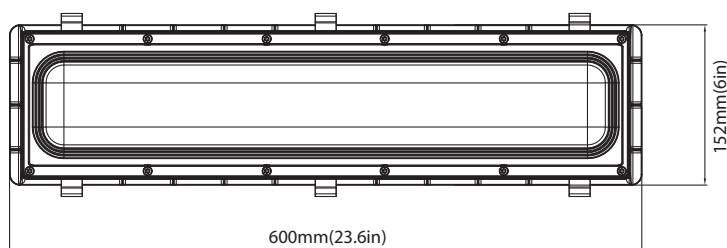

LED Garage Light/Vapor Tight Linear

Features

- Up to 95W output 13000 lumens with all 2 feet long.
- Two die-cast aluminum separable structures are fixed by elastic sheets.
- Through hole heat dissipation design to achieve longer life.
- Parking garage and low bay photometry for selection.
- Standard 1-10V dimming and optional motion sensor for energy saving.
- Surface or Pendant mounting available.
- Optional emergency battery for emergency needs.
- Operating temperature is -40°C to 45°C (-40°F to 113°F).
- UL/cUL wet location and DLC qualified.

DIMENSION

unit: inch/mm

Net weight:
 27W: 7.397lbs
 45W: 7.723lbs
 70W: 8.034lbs
 90W: 8.197lbs

SURFACE MOUNT (DEFAULT SETTING)

Connect wires (voltage to black, white to common, and green to ground);
Secure the led module to the housing and fasten six latches, ensuring water does not enter fixture.