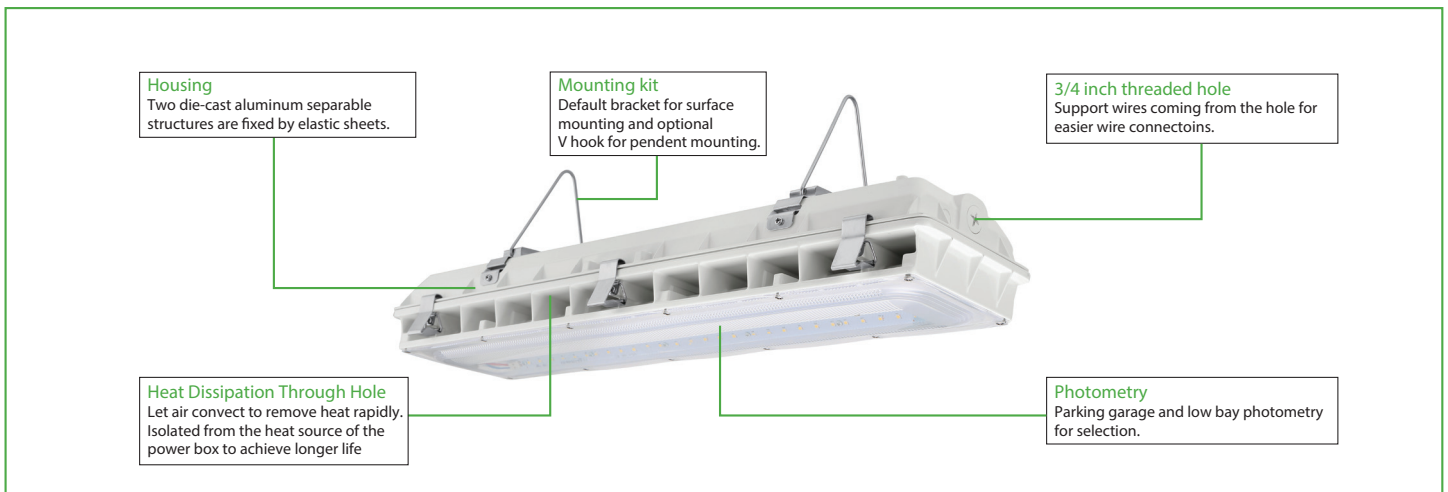

Applications:

Suitable for parking garages, or commercial, retail and institutional applications including gymnasiums, factories and warehouses.