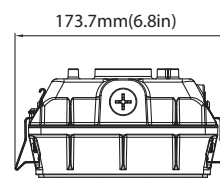

LED Garage Light/Vapor Tight Linear

Features

- Up to 95W output 13000 lumens with all 2 feet long.
- Two die-cast aluminum separable structures are fixed by elastic sheets.
- Through hole heat dissipation design to achieve longer life.
- Parking garage and low bay photometry for selection.
- Standard 1-10V dimming and optional motion sensor for energy saving.
- Surface or Pendant mounting available.
- Optional emergency battery for emergency needs.
- Operating temperature is -40°C to 45°C (-40°F to 113°F).
- UL/cUL wet location and DLC qualified.

DIMENSION

unit: inch/mm

Net weight:
 27W: 7.397lbs
 45W: 7.723lbs
 70W: 8.034lbs
 90W: 8.197lbs

SURFACE MOUNT (DEFAULT SETTING)

Connect wires (voltage to black, white to common, and green to ground);
Secure the led module to the housing and fasten six latches, ensuring water does not enter fixture.