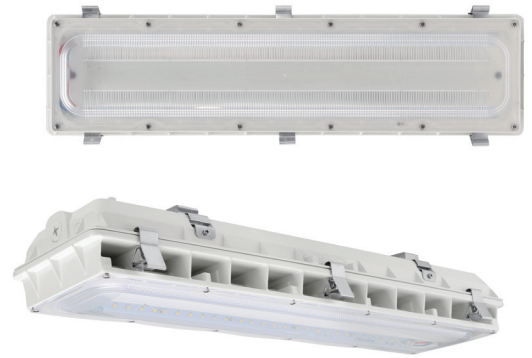

LED Garage Light/Vapor Tight Linear

Features

- Up to 95W output 13000 lumens with all 2 feet long.
- Two die-cast aluminum separable structures are fixed by elastic sheets.
- Through hole heat dissipation design to achieve longer life.
- Parking garage and low bay photometry for selection.
- Standard 1-10V dimming and optional motion sensor for energy saving.
- Surface or Pendant mounting available.
- Optional emergency battery for emergency needs.
- Operating temperature is -40°C to 45°C (-40°F to 113°F).
- UL/cUL wet location and DLC qualified.

Applications:

Suitable for parking garages, or commercial, retail and institutional applications including gymnasiums, factories and warehouses.

PERFORMANCE DATA

SYSTEM WATTS	PHOTOMETRY	VOLTAGE	4000K(80CRI)		5000K(80CRI)	
			LUMENS	LPW	LUMENS	LPW
45W	Parking Garage	120-277VAC	5500lm	122lm/W	5600lm	124lm/W
70W	Parking Garage	120-277VAC	8400lm	120lm/W	8500lm	121lm/W
95W	Parking Garage	120-277VAC	11400lm	120lm/W	11600lm	122lm/W
45W	Low Bay	120-277VAC	5800lm	129lm/W	6000lm	133lm/W
70W	Low Bay	120-277VAC	9000lm	129lm/W	9400lm	134lm/W
95W	Low Bay	120-277VAC	12400lm	131lm/W	13000lm	137lm/W

DIMENSION

unit: inch/mm

Net weight:
 27W: 7.397lbs
 45W: 7.723lbs
 70W: 8.034lbs
 90W: 8.197lbs

SURFACE MOUNT (DEFAULT SETTING)

Connect wires (voltage to black, white to common, and green to ground);
Secure the led module to the housing and fasten six latches, ensuring water does not enter fixture.