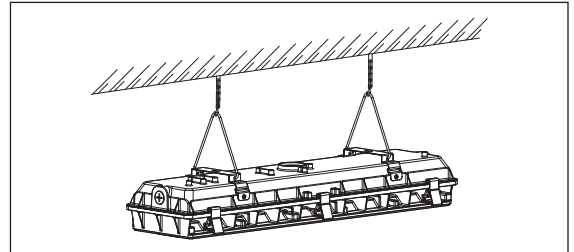

V-HOOK MOUNTING

1. Put the mounting bracket on the housing, tighten it with screws.
2. Fasten the V hook hang it with the chain.