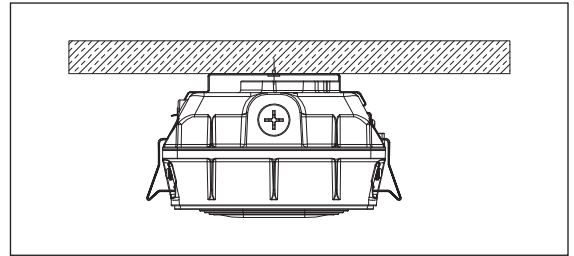

LED Garage Light/Vapor Tight Linear

Features

- Up to 95W output 13000 lumens with all 2 feet long.
- Two die-cast aluminum separable structures are fixed by elastic sheets.
- Through hole heat dissipation design to achieve longer life.
- Parking garage and low bay photometry for selection.
- Standard 1-10V dimming and optional motion sensor for energy saving.
- Surface or Pendant mounting available.
- Optional emergency battery for emergency needs.
- Operating temperature is -40°C to 45°C (-40°F to 113°F).
- UL/cUL wet location and DLC qualified.

DIMENSION

unit: inch/mm

Net weight:
 27W: 7.397lbs
 45W: 7.723lbs
 70W: 8.034lbs
 90W: 8.197lbs

SURFACE MOUNT (DEFAULT SETTING)

Connect wires (voltage to black, white to common, and green to ground);
Secure the led module to the housing and fasten six latches, ensuring water does not enter fixture.