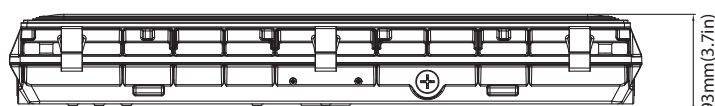

LED Garage Light/Vapor Tight Linear

Features

- Up to 95W output 13000 lumens with all 2 feet long.
- Two die-cast aluminum separable structures are fixed by elastic sheets.
- Through hole heat dissipation design to achieve longer life.
- Parking garage and low bay photometry for selection.
- Standard 1-10V dimming and optional motion sensor for energy saving.
- Surface or Pendant mounting available.
- Optional emergency battery for emergency needs.
- Operating temperature is -40°C to 45°C (-40°F to 113°F).
- UL/cUL wet location and DLC qualified.

DIMENSION

unit: inch/mm

Net weight:
 27W: 7.397lbs
 45W: 7.723lbs
 70W: 8.034lbs
 90W: 8.197lbs

SURFACE MOUNT (DEFAULT SETTING)

Connect wires (voltage to black, white to common, and green to ground);
Secure the led module to the housing and fasten six latches, ensuring water does not enter fixture.