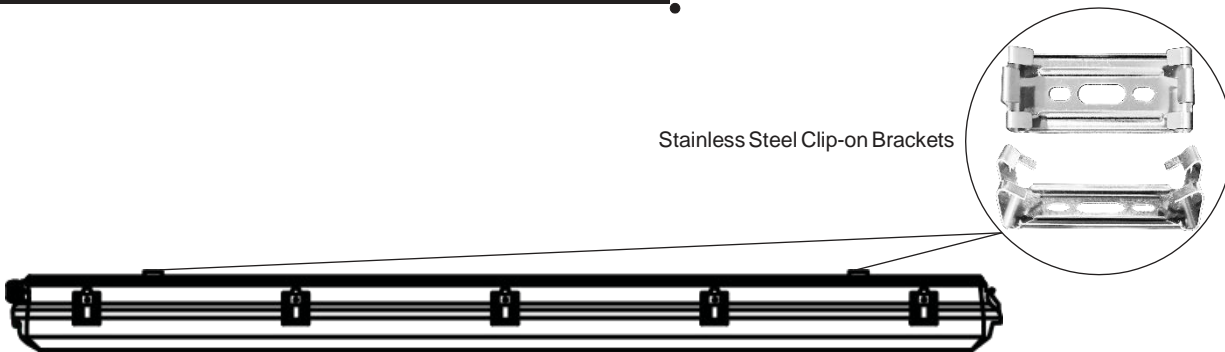

LED VAPOR TIGHT

PRODUCT SPECIFICATION

Product Number	Wattage	CCT	Lumens	Housing	Length x Width x Height
VSTP8132-24W	24W	3000K-5000K	3500	Plastic	50"x 4"x4.5"
VSTP8232-48W	48W	3000K-5000K	6830	Plastic	50"x 6.5"x 4.5"
VSTP8332-72W	72W	3000K-5000K	10200	Plastic	50"x 10.5"x 4.5"
VSTP8417-48W	48W	3000K-5000K	6820	Plastic	26.3"x 17.4"x 4.5"
VSTP8432-95W	95W	3000K-5000K	13250	Plastic	50"x 17.4"x 4.5"
VSTPA124-24W	24W	3000K-5000K	3500	Aluminum & Plastic	48.5"x 3.4"x 2.8"
VSTPA224-50W	50W	3000K-5000K	6840	Aluminum & Plastic	48.5"x 4.1"x 3"

ORDERING GUIDE

V Company Code	STPA/STP Housing Type	8132-24W/8232-48W/8332-72W/8417-48W/8432-95W/124-24W/224-50W Wattage

MOUNTING OPTIONS

Stainless Steel Clip-on Brackets