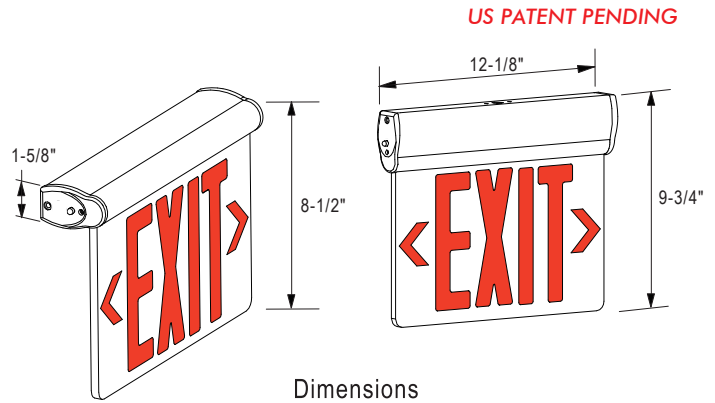

## Adjustable LED Edge-Lit Exit Sign with Battery Backup

EXIT SIGN

#### ◦ Housing

- Compact and decorative design.
- Aluminum housing with high grade acrylic panel.
- Replaceable acrylic EXIT panel.
- Removable directional indicators.
- Removable front cover for easy installation and battery maintenance.
- Letters 6" height with 3/4" stroke.
- Suitable for damp location.

SEL-800S	LED Edge-Lit Exit Sign, Single Face
SEL-800D	LED Edge-Lit Exit Sign, Double Faces