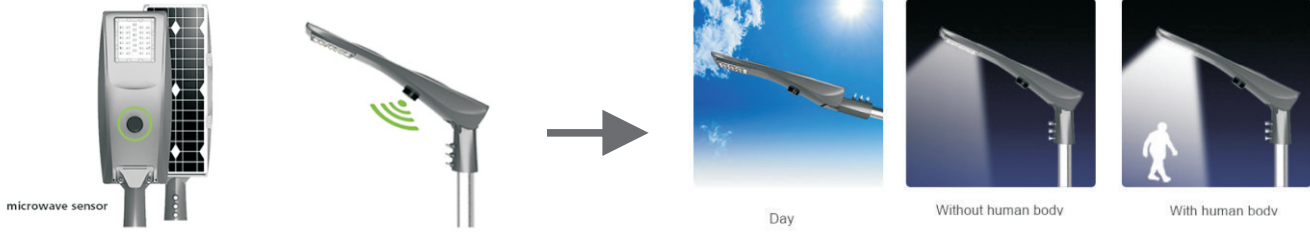

Solar LED Street Light

Product Description

Solar LED Street Light Features All In One Design Function , Low Profile Design,With Motion Sensor And Smart Controller , All Built In. Designed For Remote Areas 12-16Ft Lighting Poles, No Need Cable, No Electricity. Deep Cycle Battery, Charge And Discharge Over 500 Times. Can Work 3-4 Continuous Rainy Days At Intelligent Mode.

Application:

For 12-16 Ft pole, Sidewalk lighting, pathway lighting €

Electric Characteristic

Specification/Model	VS-SLS50W	VS-SLS70W
LED Chips	PHILIPS 5050	
Light output	50W	70W
Lumens output	5000LM	7000LM
Dimension	L 29.5 / W 10 / H 4 in	
IP GRADE	IP 66	
Color Temperature	2700-6500K	
Beam Angle	150°70°	
Battery	18650 lithium battery 12V 20 Ah	18650 lithium battery 12V 50 Ah
Solar Panel	50W /18V monocrystalline silicon	70W /18V monocrystalline silicon
Operating time	Full power >12 hours ,Intelligent mode 3-4 days	
Control Mode	Light Control + Sensor	
Installation height	12-16FT	
working mode	15% bright at first 4 hrs, 100% bright when people or car passby, second 4 hrs 15% bright, and 60% bright when people passby	

Intelligent Control System

Intelligent controller work with Microwave sensor,,ensure the effective lighting.

The intelligent control system can operate without interruption, ensure the effective lighting.