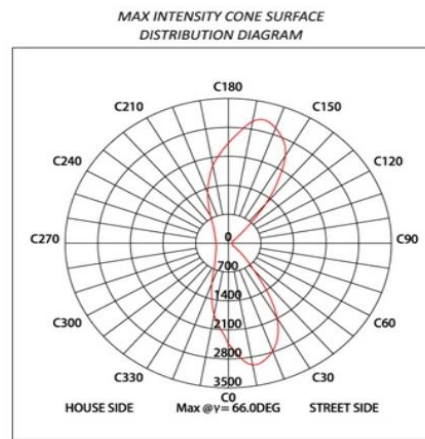

Photometrics