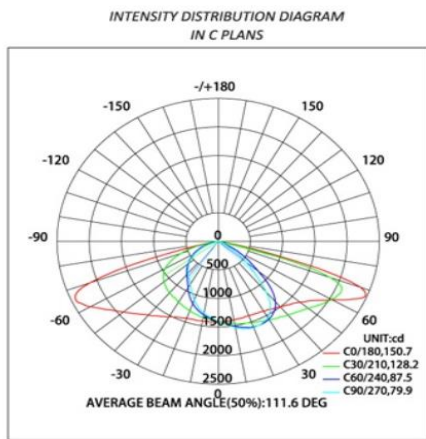

Photometrics