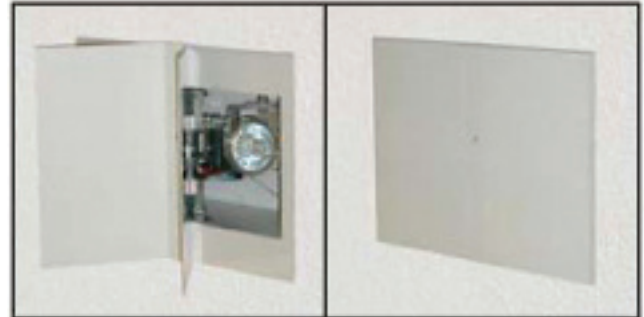

### HOUSING

- Following AC power failure, cover doors open instantly and provide emergency lighting to area required, with automatic retraction when AC power is restored
- Automatic doors are operated by a spring and a solenoid with a magnetic latch
- Fully adjustable swivel mounted lamp with locking positions
- Recessed wall or ceiling mount