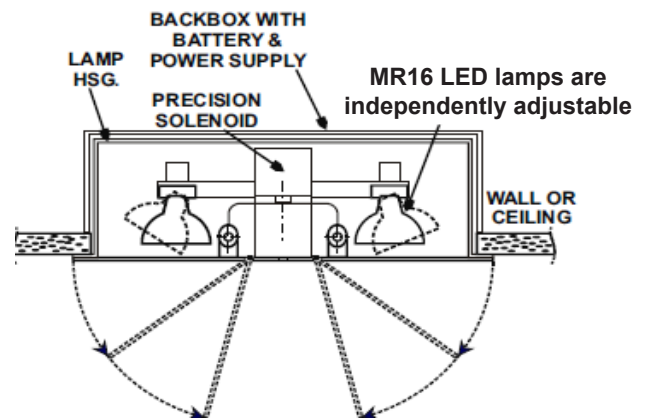

WARRANTY

- 5 year warranty

ORDERING INFORMATION

MODEL	LAMP WATTAGE	BATTERY	BATTERY RUN TIME	OPTIONS
VRTEM	6L	EM - Sealed Lead Calcium	1.5 - 90 Minutes	RTP - Remote Test Panel
	8L	NI - NiCad Battery	2 - 2 Hours	DL - Damp Location
				SM - Surface Mount
(See table on 2nd page for availability)				CF - Custom Finish

MODEL	LAMP WATTAGE	BATTERY	BATTERY RUN TIME	OPTIONS
-	-	-	-	-

Specifications and dimensions subject to change without notice.