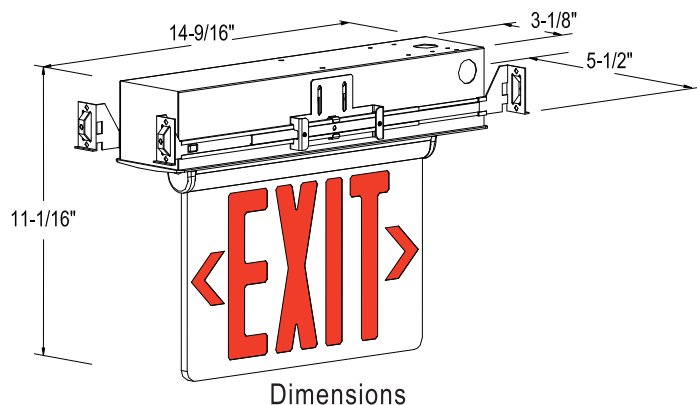

VRSEL-800-S/D-R-AL

LED Edge-Lit Exit Sign with Battery Backup

EXIT SIGN

DESIGN FEATURES

• Housing

- Compact and decorative design.
- Aluminum housing with high grade acrylic panel.
- Replaceable acrylic EXIT panel.
- Removable directional indicators.
- Removable front cover for easy installation and battery maintenance.
- Letters 6" height with 3/4" stroke.
- Suitable for damp location.

• Mounting

- Recessed Ceiling mounting.
- Adjustable bar hangers adapt housing for mounting in suspended ceiling.

• Electrical

- 120/277VAC Dual voltage operation.
- Test switch and change rate indicator.

VRSEL-800S	LED Edge-Lit Exit Sign, Single Face
VRSEL-800D	LED Edge-Lit Exit Sign, Double Faces

ORDERING INFORMATION

Item No.	Number of Faces	Lettering	Background	Housing color
<input type="text"/>	<input type="text"/>	<input type="text"/>	<input type="text"/>	<input type="text"/>
VRSEL-800	- S : Single Face - D : Double Faces	- R : Red	- C : Clear - M : Mirror	- AL : Aluminum