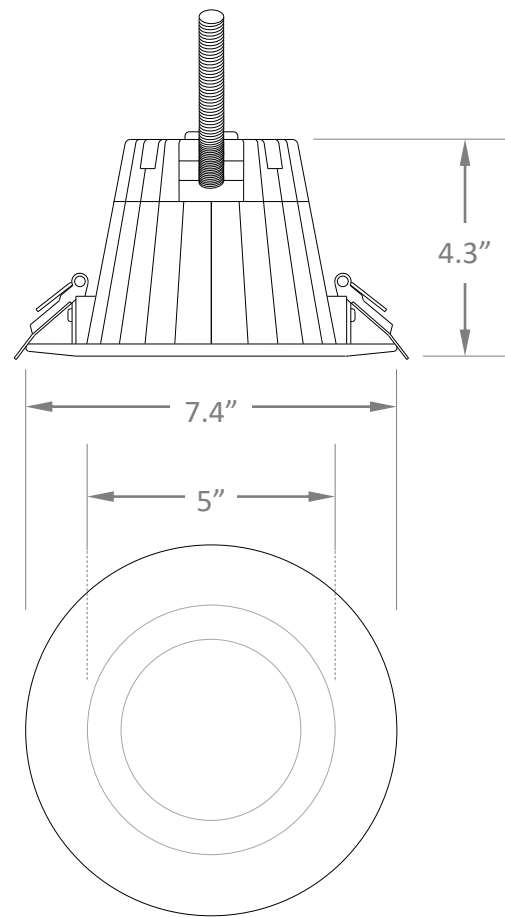

## FEATURES

- Available in 3500k (warm/neutral white), 4000k (neutral white), and 5000k (cool white) color temperatures.\*
- Long-life LEDs provide at least 70% of initial lumen output ( $L_{70}$ ) for 54,000 hours of operation.\*\*
- Color rendering index ( $R_a$ ) > 80.
- Provides 1,700 nominal lumens.
- 18 nominal watts.
- Universal 120-277 AC voltage (50-60Hz) is standard.
- Power factor > 0.90.
- Total harmonic distortion < 20%.
- 0-10VDC dimming is standard.
- Aluminum housing with white baffle trim.
- Easy installation in new construction or retrofit applications. Flexible conduit attaches to junction box.
- Compatible with 6.25" ceiling cut-outs and 6" mounting frames.
- Type IC, inherently protected. Access above ceiling required.
- This device is not intended for use with emergency exits.

## DIMENSIONS

Weight: 1.5 lbs.