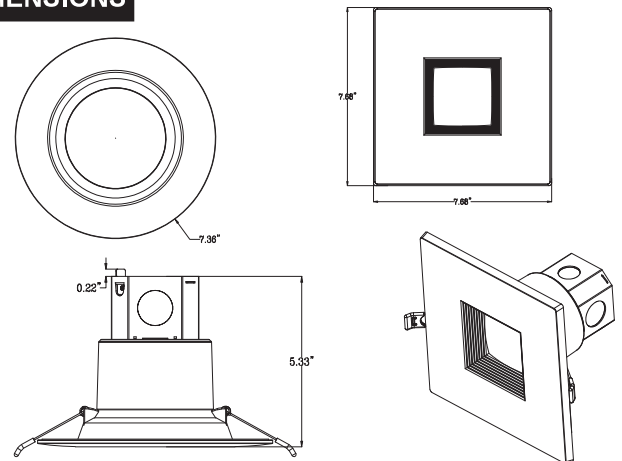

DIMENSIONS

ORDERING INFORMATION

MODEL	OPTIONS	KELVIN RATING		LUMENS	ENERGY STAR	
VRK-LED6ICN-9 .5W-27K-ECO	BW White Baffle	27K	2700K	850	YES	
VRK-LED6ICN-9.9W-3K-ECO	BW White Baffle	3K	3000K	850	YES	
VRK-LED6ICN-9.9W-35K-ECO	BW White Baffle	35K	3500K	850	YES	
VRK-LED6ICN-9.9W-4K-ECO	BW White Baffle	4K	4000K	850	YES	
VRK-LED6ICN-9.9W-5K-ECO	BW White Baffle	5K	5000K	850	YES	
LED56-TRMPLT-ECO-SQ	Square (snap)					
LED6A-TRMPLT-ECO-SPWHT	Silver/white(snap)		NA	NA		
LED6A-TRMPLT-ECO-BK	BLACK(snap)					
LED6A-TRMPLT-ECO-N	Nickle/Silver(snap)					
LED6A-TRMPLT-ECO-BZ	Bronze/Moca(snap)