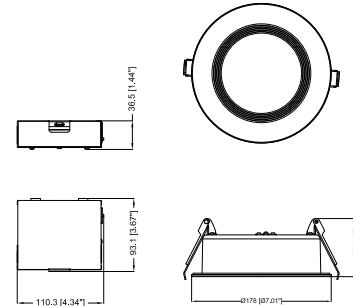

DIMENSIONS

4inch

6inch

R FR 4 10W - BA - 5CCT

ROUND
Shape

FR
Fire Rated

4
4INCH/6INCH
4"/6"

10W/15W
Wattage