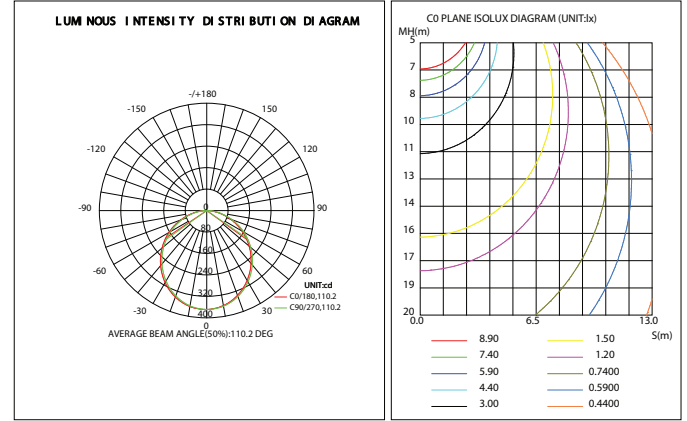

BA
BA/SM/FL

5CCT
27K/30K/35K/40K/50K

4&6" Fire Rated Down Light

PHOTOMETRY

4"

VRFR410W-BA-5CCT
VRFR410W-FL-5CCT
VRFR410W-SM-5CCT

6"

VRFR615W-BA-5CCT
VRFR615W-FL-5CCT
VRFR615W-SM-5CCT

TECHNICAL SUMMARY

CONSTRUCTION

*Select color temperature from 2700k warm white, 3000k soft white,3500k natural white, 4000k cool white, or 5000k daylight for your environment.

OPTICS

- High quality PC lens
- Efficiency LED array
- Diffuse for uniform illumination