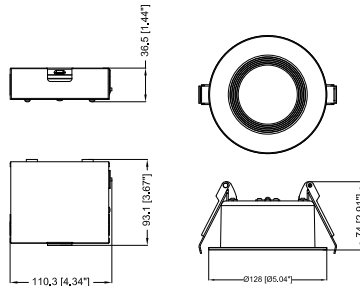

DIMENSIONS

4inch

6inch

R FR 4 10W - BA - 5CCT

ROUND
Shape

FR
Fire Rated

4
4INCH/6INCH
4"/6"

10W/15W
Wattage