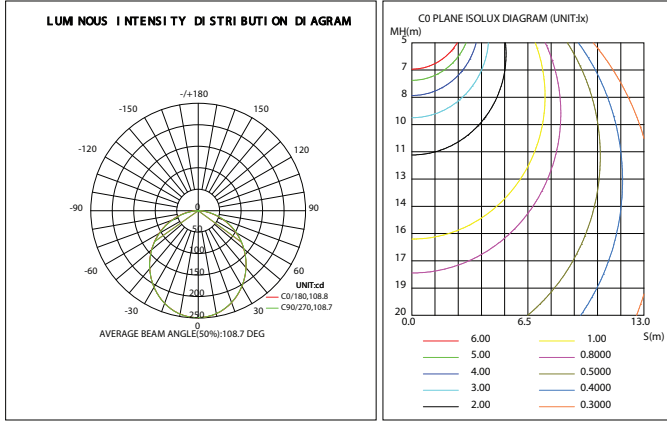

4&6" Fire Rated Down Light

PHOTOMETRY

4"

VRFR410W-BA-5CCT
VRFR410W-FL-5CCT
VRFR410W-SM-5CCT