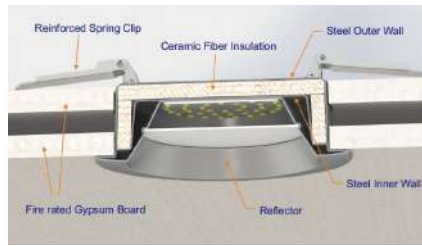

RFR SERIES

4&6" Fire Rated Down Light

ValueEngineeredLighting
ARCHITECTURAL LIGHTING PRODUCTS

DESCRIPTION

Canless Baffle Canless Smooth Canless Flat

Canless Baffle Canless Flat

This **Fire Rated Down Light** is a specialized lighting fixture designed to maintain the fire resistance of a ceiling or partition in which it is installed. It is constructed with materials and components that can withstand exposure to high temperatures, helping to prevent the spread of fire and smoke through the ceiling. These downlights are typically used in commercial or residential buildings to enhance safety in areas where fire protection is crucial.

Compact Fire Resistance Design

- Select color temperature from
- 2700K WARM WHITE
 - 3000K SOFT WHITE
 - 3500K NATURAL WHITE
 - 4000K COOL WHITE
 - 5000K DAYLIGHT

Product Information

Model No.	Product Name	Lumens	Watts	Efficacy	CRI	VOLTAGE	DIMMING	CCT	LIFE	OPERATING TEMP.
VRFR410W-BA-5CCT	4" Fire Rated Canless Baffle	800LM	10W	80lm/w	90	120V	TRIAC	5CCT	>50,000hrs	-4°F ~ 104°F
VRFR410W-FL-5CCT	4" Fire Rated Canless Flat	800LM	10W	80lm/w	90	120V	TRIAC	5CCT	>50,000hrs	-4°F ~ 104°F
VRFR410W-SM-5CCT	4" Fire Rated Canless Smooth	800LM	10W	80lm/w	90	120V	TRIAC	5CCT	>50,000hrs	-4°F ~ 104°F
VRFR615W-BA-5CCT	6" Fire Rated Canless Baffle	1100LM	15W	73lm/w	90	120V	TRIAC	5CCT	>50,000hrs	-4°F ~ 104°F
VRFR615W-FL-5CCT	6" Fire Rated Canless Flat	1100LM	15W	73lm/w	90	120V	TRIAC	5CCT	>50,000hrs	-4°F ~ 104°F
VRFR615W-SM-5CCT	6" Fire Rated Canless Smooth	1100LM	15W	73lm/w	90	120V	TRIAC	5CCT	>50,000hrs	-4°F ~ 104°F

FIRE RATED

- Complies with UL 263, tested and certified for 2 hours.
- Double steel wall casing filled with ceramic. Fiber Insulation.

COMPATIBLE PRODUCTS (SOLD SEPARATELY)

RSDMP-346
Mounting plate for 3"/4"/6"
can-less downlight