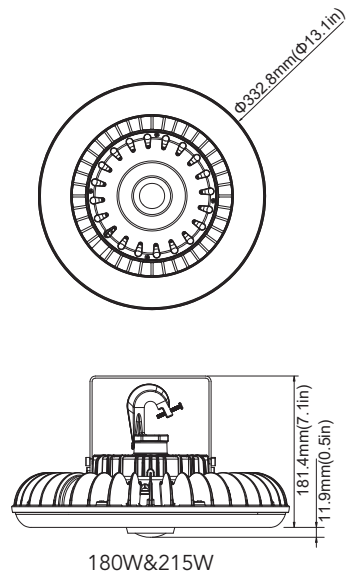

## PERFORMANCE DATA

| SYSTEM WATTS | PHOTOMETRY | VOLTAGE             | 4000K(80CRI) |         | 5000K(80CRI) |         |
|--------------|------------|---------------------|--------------|---------|--------------|---------|
|              |            |                     | LUMENS       | LPW     | LUMENS       | LPW     |
| 67W          | High Bay   | 120-277VAC          | 9100lm       | 136lm/W | 9100lm       | 136lm/W |
| 97W          | High Bay   | 120-277VAC          | 12300lm      | 127lm/W | 12300lm      | 127lm/W |
| 140W         | High Bay   | 120-277VAC/347-480V | 17500lm      | 125lm/W | 17500lm      | 125lm/W |
| 180W         | High Bay   | 120-277VAC          | 24500lm      | 136lm/W | 24500lm      | 136lm/W |
| 215W         | High Bay   | 120-277VAC          | 29000lm      | 135lm/W | 29000lm      | 135lm/W |

# DIMENSION

unit: inch/mm

Weight:  
 67W: 5.71 lbs(2.59kg)    97W: 5.95 lbs(2.7kg)  
 140W: 6.00 lbs(2.723kg)    180W: 6.61 lbs(3.0kg)    215W: 6.61 lbs(3.0kg)