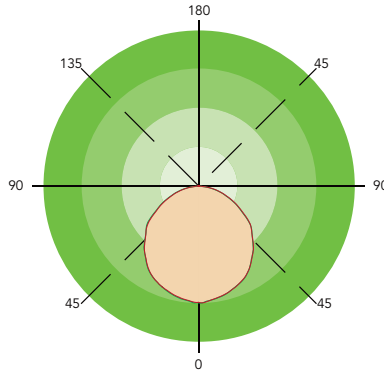

ACCESSORIES

Motion Sensor Integrated motion sensor available for on/off and dimming control for maximum energy savings.	Emergency Box Emergency battery pack would provide the necessary brightness in emergency situations. Applicable ambient temperature is 10°C (50°F) to 40°C (104°F).	U-bracket Use for surface mounting application. Available to adjust the angle of MHB06 to control the direction of irradiation. Two sizes for choosing to adapt two different struct.

PHOTOMETRICS

General

ORDERING GUIDE Example: VHB06140W27V50KB

Fixture Type	Wattage	Voltage	CCT	Finish	Sensor (Option)	Backup Battery (Option)	Internal Code
____	____	____	____	____	____	____	____
VHB06 High Bay Series	67 67W 97 97W 140 140W 180 180W 215 215W	27V 120-277V 48V 347-480V	40K 4000K 50K 5000K	B Black D Dark Bronze W White	M With Sensor Blank Without Sensor	B Emergency Battery Blank Without Emergency Battery	Blank Alphanumeric

Note: 1. 67W, 97W, 180W and 215W are only for 120-277V.
2. Emergency Battery is not available for 180W and 215W.

DLC Model NO.

SYSTEM WATTS	VOLTAGE	CCT	LED NO.	DLC NO.	DLC Classification
67W	120-277V	4000K	2835	MHB0667W27V40K[B,D,W][Blank,M][Blank,B][Blank,A-Z,a-z,0-9]	standard
		5000K	2835	MHB0667W27V50K[B,D,W][Blank,M][Blank,B][Blank,A-Z,a-z,0-9]	standard
97W	120-277V	4000K	2835	MHB0697W27V40K[B,D,W][Blank,M][Blank,B][Blank,A-Z,a-z,0-9]	standard
		5000K	2835	MHB0697W27V50K[B,D,W][Blank,M][Blank,B][Blank,A-Z,a-z,0-9]	standard
140W	120-277V	4000K	2835	MHB06140W27V40K[B,D,W][Blank,M][Blank,B][Blank,A-Z,a-z,0-9]	standard
		5000K	2835	MHB06140W27V50K[B,D,W][Blank,M][Blank,B][Blank,A-Z,a-z,0-9]	standard
	347-480V	4000K	2835	MHB06140W48V40K[B,D,W][Blank,M][Blank,B][Blank,A-Z,a-z,0-9]	standard
		5000K	2835	MHB06140W48V50K[B,D,W][Blank,M][Blank,B][Blank,A-Z,a-z,0-9]	standard