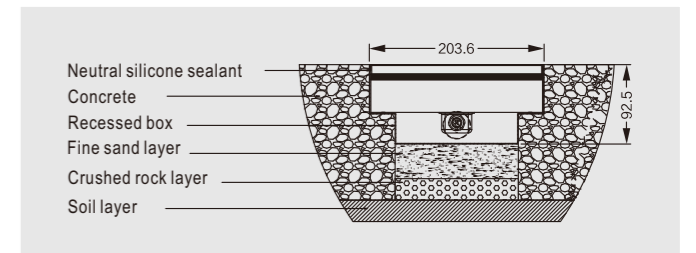

Installation