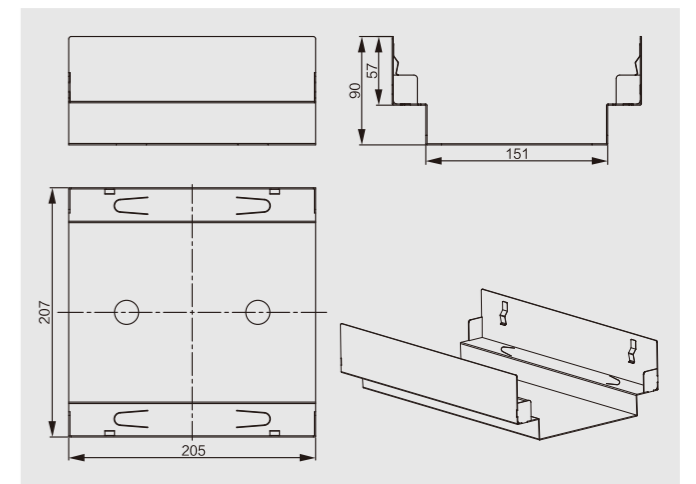

### Specification

|   |
|---|
| LED Type : Cree, Osram, Lumileds, Nichia etc.                               |
| Input Voltage : 24VDC   |
| Power Rating : 2.6W   |
| Beam Angle : 120°   |
| Color Temperature : White, R, G, B, RGB                                     |
| Life Span : ≥50000 hrs  |
| Housing : Stainless steel body, high-strength tempered textured glass cover |
| Dimension : 200x200x55mm  |
| Weight : 3kg  |
| Working Temperature : -30°C ~ +65°C   |
| Control : ON/OFF, DMX512  |
| Ingress Protection : IP67   |
| Classification : Class III  |
| Installation: Embedded buried installation (recessed box required)          |

### Size

### Fixture Options

| Spec    | Size         | Texture  | LED color           | Voltage | Power | Control        | Other options  |            |                                    |                                 |
|---------|--------------|--|---------------------|---------|-------|----------------|----------------|------------|------------------------------------|---------------------------------|
| 200x200 | 200x200x55mm | Granite, Caesar Grey, Yellow Granite, Red Granite, etc | White, R, G, B, RGB | 24VDC   | 2.6W  | ON/OFF, DMX512 | With induction | Drive over | Stainless steel; Die-cast aluminum | Continuous connection in series |