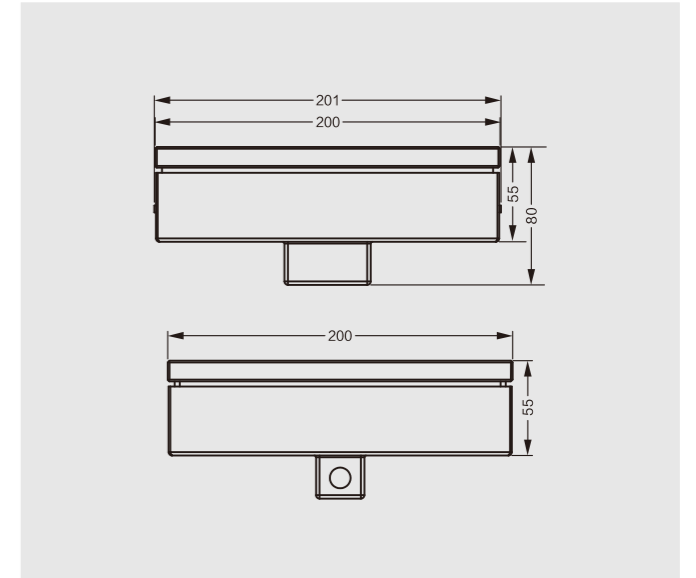

### Specification

|   |
|---|
| LED Type : Cree, Osram, Lumileds, Nichia etc.                               |
| Input Voltage : 24VDC   |
| Power Rating : 2.6W   |
| Beam Angle : 120°   |
| Color Temperature : White, R, G, B, RGB                                     |
| Life Span : ≥50000 hrs  |
| Housing : Stainless steel body, high-strength tempered textured glass cover |
| Dimension : 200x200x55mm  |
| Weight : 3kg  |
| Working Temperature : -30°C ~ +65°C   |
| Control : ON/OFF, DMX512  |
| Ingress Protection : IP67   |
| Classification : Class III  |
| Installation: Embedded buried installation (recessed box required)          |

### Size

### Fixture Options

| Spec    | Size         | Texture  | LED color           | Voltage | Power | Control        | Other options  |            |                                    |                                 |
|---------|--------------|--|---------------------|---------|-------|----------------|----------------|------------|------------------------------------|---------------------------------|
| 200x200 | 200x200x55mm | Granite, Caesar Grey, Yellow Granite, Red Granite, etc | White, R, G, B, RGB | 24VDC   | 2.6W  | ON/OFF, DMX512 | With induction | Drive over | Stainless steel; Die-cast aluminum | Continuous connection in series |