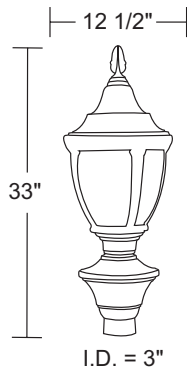

TOWN CENTER SERIES

VFT236
(shown with R3)