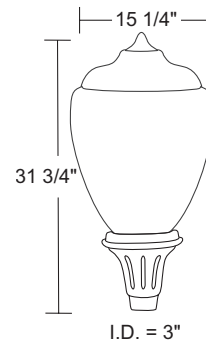

DORIC FITTER

VFA276

Acorns have 8" Neck

GUIDE: VFA275-L4000C-BP-T3

ITEM #	LIGHT SOURCE	CCT	BODY	LENS	OPTIONS
VFA275-Tuscan VFA276-Doric	120-277V LED L4000-40W 4000lm L6000-60W 6000lm	C-4K (Standard) W-3K (Special Order) B-5K (Special Order)	B-Black W-White Z-Bronze	POLYCARBONATE P-Clear Textured ACRYLIC W-White Textured C-Clear Textured F-Frost Textured	T3-Type III Distribution (T3 is Special Order, Type V Standard)