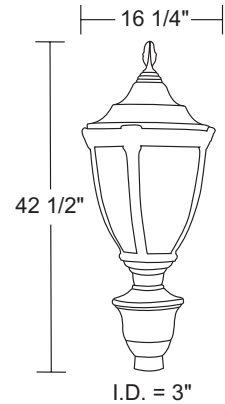

VFT237

GUIDE: VFT236-L4000C-BC

ITEM #	LIGHT SOURCE	CCT	BODY	LENS
VFT236 VFT237	120-277V LED L4000-40W 4000lm L6000-60W 6000lm	C-4K (Standard) W-3K (Special Order) B-5K (Special Order)	B-Black W-White Z-Bronze	ACRYLIC W-White C-Clear