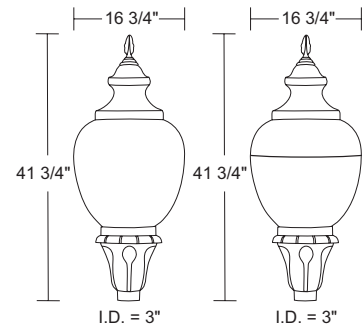

TUSCAN FITTER

VFA292
Small Hood

VFA294
Large Hood

Acorns have 8" Neck

GUIDE: VFA291-L4000C-BP-T3

ITEM #	LIGHT SOURCE	BODY	LENS	OPTIONS
VFA291-Doric	120-277V LED	CCT	POLYCARBONATE	T3-Type III Distribution
VFA292-Tuscan	L4000-40W 4000lm	C-4K (Standard)	P-Clear Textured	(T3 is Special Order, Type V Standard)
VFA293-Doric	L6000-60W 6000lm	W-3K (Special Order)	ACRYLIC	
VFA294-Tuscan		B-5K (Special Order)	W-White Textured	
			C-Clear Textured	
			F-Frost Textured