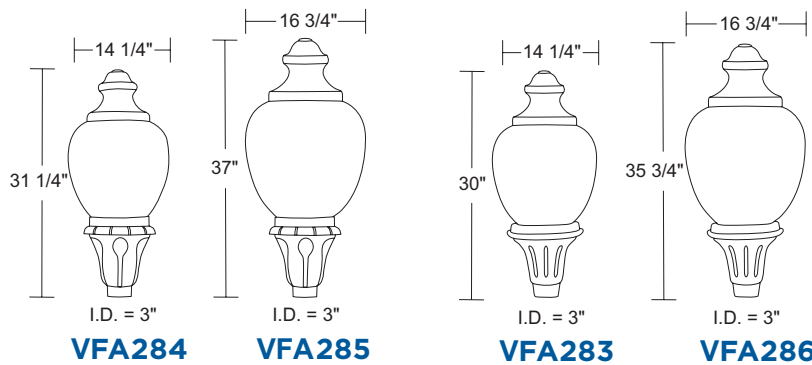

ACORN SERIES

TUSCAN FITTER

DORIC FITTER

Acorns have 8" Neck

GUIDE: FA284-L4000C-BP-F

ITEM #	LIGHT SOURCE	CCT	BODY	LENS	OPTIONS
VFA283-Doric	120-277V LED	C-4K (Standard)	B-Black	POLYCARBONATE	F-Acorn Finial Topper
VFA284-Tuscan	L4000-40W 4000lm	W-3K (Special Order)	W-White	P-Clear Textured	T3-Type III Distribution
VFA285-Tuscan	L6000-60W 6000lm	B-5K (Special Order)	Z-Bronze	ACRYLIC	(T3 is Special Order, Type V Standard)
VFA286-Doric				W-White Textured C-Clear Textured F-Frost Textured	