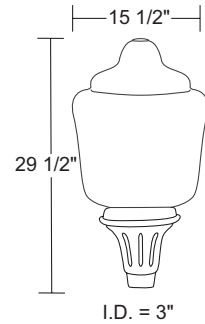

DORIC FITTER

VFA278