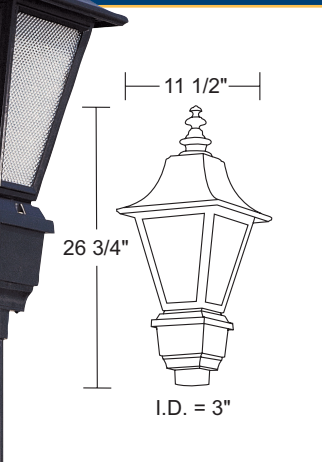

COMMERCIAL POST LIGHTING

RoHS compliant

- 120-277V Input Voltage, 50/60Hz
- Driver UL Class 2, Power Factor >.90
- Ambient Operating Temperature -40°C (-40°F) to +40°C (105°F)
- Cast Aluminum Housing
- Thermal Protection
- Estimated 50,000 hrs L₇₀
- 5 Year Warranty
- Posts Sold Separately
- Integral Surge Supression
- Optional Ground Surge Supression

PARKWAY SERIES

VFP231

FUTURA SERIES

VFF240

GUIDE: FP231-L4000C-BW-B1

ITEM #	LIGHT SOURCE	CCT	BODY	LENS	OPTIONS
VFP231	120-277V LED L4000-40W 4000lm L6000-60W 6000lm	C-4K (Standard) W-3K (Special Order) B-5K (Special Order)	B-Black W-White Z-Bronze	ACRYLIC W-White C-Clear Prism	ACRYLIC BLACK OUT PANELS B1-One Panel B2-Two Panels B3-Three Panels

GUIDE: FF240-L4000C-BF

ITEM #	LIGHT SOURCE	CCT	BODY	LENS
VFF240	120-277V LED L4000-40W 4000lm L6000-60W 6000lm	C-4K (Standard) W-3K (Special Order) B-5K (Special Order)	B-Black W-White Z-Bronze	ACRYLIC W-White Drop Lens F-Frosted Flat Lens