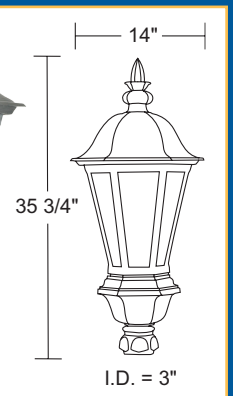

GUIDE: FH259-L4000C-BF-B3

ITEM #	LIGHT SOURCE	CCT	BODY	LENS	OPTIONS
VFH259	120-277V LED L4000-40W 4000lm L6000-60W 6000lm	C-4K (Standard) W-3K (Special Order) B-5K (Special Order)	B-Black W-White Z-Bronze	GLASS F-Frosted	ACRYLIC BLACK OUT PANELS B1-One Panel B2-Two Panels B3-Three Panels

GUIDE: FH232-L4000C-BW-B3

ITEM #	LIGHT SOURCE	CCT	BODY	LENS	OPTIONS
VFH232 VFH233	120-277V LED L4000-40W 4000lm L6000-60W 6000lm	C-4K (Standard) W-3K (Special Order) B-5K (Special Order)	B-Black W-White Z-Bronze	ACRYLIC W-White C-Clear Prismatic	ACRYLIC BLACK OUT PANELS B1-One Panel B2-Two Panels B3-Three Panels