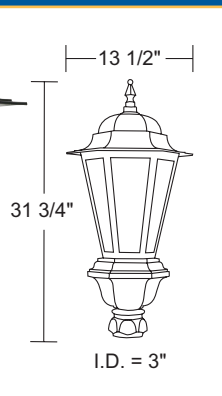

COMMERCIAL POST LIGHTING

RoHS compliant

- 120-277V Input Voltage, 50/60Hz
- Driver UL Class 2, Power Factor >.90
- Ambient Operating Temperature -40°C(-40°F) to +40°C(105°F)
- Cast Aluminum Housing
- Thermal Protection
- Estimated 50,000 hrs L₇₀
- 5 Year Warranty
- Posts Sold Separately
- Integral Surge Supression
- Optional Ground Surge Supression

CITY HALL SERIES

VFH233

GUIDE: FH259-L4000C-BF-B3

ITEM #	LIGHT SOURCE	CCT	BODY	LENS	OPTIONS
VFH259	120-277V LED L4000-40W 4000lm L6000-60W 6000lm	C-4K (Standard) W-3K (Special Order) B-5K (Special Order)	B-Black W-White Z-Bronze	GLASS F-Frosted	ACRYLIC BLACK OUT PANELS B1-One Panel B2-Two Panels B3-Three Panels

GUIDE: FH232-L4000C-BW-B3

ITEM #	LIGHT SOURCE	CCT	BODY	LENS	OPTIONS
VFH232 VFH233	120-277V LED L4000-40W 4000lm L6000-60W 6000lm	C-4K (Standard) W-3K (Special Order) B-5K (Special Order)	B-Black W-White Z-Bronze	ACRYLIC W-White C-Clear Prismatic	ACRYLIC BLACK OUT PANELS B1-One Panel B2-Two Panels B3-Three Panels