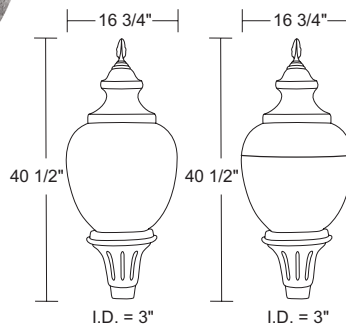

ACORN SERIES

DORIC FITTER

VFA291
Small Hood

VFA293
Large Hood