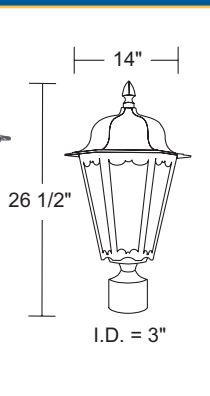

COMMERCIAL POST LIGHTING

RoHS compliant

- 120-277V Input Voltage, 50/60Hz
- Driver UL Class 2, Power Factor >.90
- Ambient Operating Temperature -40°C(-40°F) to +40°C(105°F)
- Cast Aluminum Housing
- Thermal Protection
- Estimated 50,000 hrs L₇₀
- 5 Year Warranty
- Posts Sold Separately
- Integral Surge Supression
- Optional Ground Surge Supression

CITY HALL SERIES

VFH232

GUIDE: FH259-L4000C-BF-B3

ITEM #	LIGHT SOURCE	CCT	BODY	LENS	OPTIONS
VFH259	120-277V LED L4000-40W 4000lm L6000-60W 6000lm	C-4K (Standard) W-3K (Special Order) B-5K (Special Order)	B-Black W-White Z-Bronze	GLASS F-Frosted	ACRYLIC BLACK OUT PANELS B1-One Panel B2-Two Panels B3-Three Panels

GUIDE: FH232-L4000C-BW-B3

ITEM #	LIGHT SOURCE	CCT	BODY	LENS	OPTIONS
VFH232 VFH233	120-277V LED L4000-40W 4000lm L6000-60W 6000lm	C-4K (Standard) W-3K (Special Order) B-5K (Special Order)	B-Black W-White Z-Bronze	ACRYLIC W-White C-Clear Prismatic	ACRYLIC BLACK OUT PANELS B1-One Panel B2-Two Panels B3-Three Panels