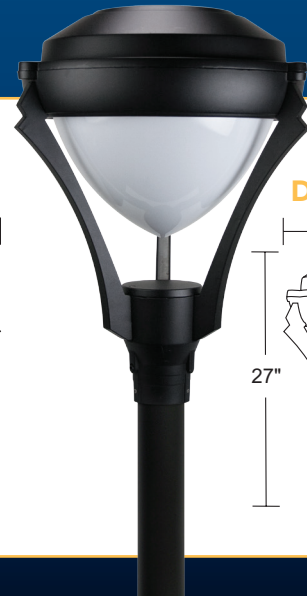

ACORN SERIES

TUSCAN FITTER

DORIC FITTER

Acorns have 8" Neck

GUIDE: FA284-L4000C-BP-F

ITEM #	LIGHT SOURCE	CCT	BODY	LENS	OPTIONS
VFA283-Doric	120-277V LED	C-4K (Standard)	B-Black	POLYCARBONATE	F-Acorn Finial Topper
VFA284-Tuscan	L4000-40W 4000lm	W-3K (Special Order)	W-White	P-Clear Textured	T3-Type III Distribution
VFA285-Tuscan	L6000-60W 6000lm	B-5K (Special Order)	Z-Bronze	ACRYLIC	(T3 is Special Order, Type V Standard)
VFA286-Doric				W-White Textured C-Clear Textured F-Frost Textured	

PARKWAY SERIES

VFP231

FUTURA SERIES

VFF240

GUIDE: FP231-L4000C-BW-B1

ITEM #	LIGHT SOURCE	CCT	BODY	LENS	OPTIONS
VFP231	120-277V LED L4000-40W 4000lm L6000-60W 6000lm	C-4K (Standard) W-3K (Special Order) B-5K (Special Order)	B-Black W-White Z-Bronze	ACRYLIC W-White C-Clear Prism	ACRYLIC BLACK OUT PANELS B1-One Panel B2-Two Panels B3-Three Panels