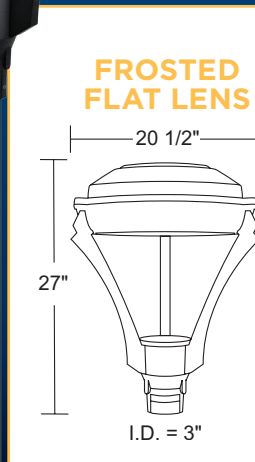

GUIDE: FP231-L4000C-BW-B1

ITEM #	LIGHT SOURCE	CCT	BODY	LENS	OPTIONS
VFP231	120-277V LED L4000-40W 4000lm L6000-60W 6000lm	C-4K (Standard) W-3K (Special Order) B-5K (Special Order)	B-Black W-White Z-Bronze	ACRYLIC W-White C-Clear Prism	ACRYLIC BLACK OUT PANELS B1-One Panel B2-Two Panels B3-Three Panels

GUIDE: FF240-L4000C-BF

ITEM #	LIGHT SOURCE	CCT	BODY	LENS
VFF240	120-277V LED L4000-40W 4000lm L6000-60W 6000lm	C-4K (Standard) W-3K (Special Order) B-5K (Special Order)	B-Black W-White Z-Bronze	ACRYLIC W-White Drop Lens F-Frosted Flat Lens