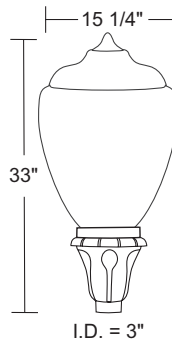

ACORN SERIES

TUSCAN FITTER

VFA275