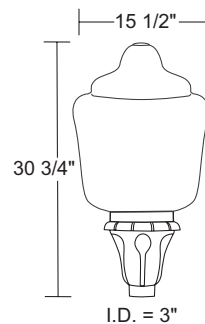

ACORN SERIES

TUSCAN FITTER

VFA277