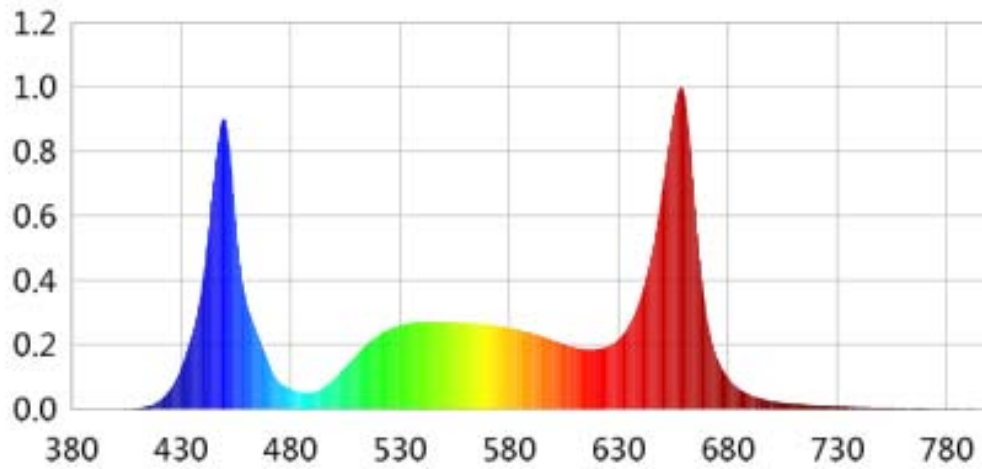

NAME: LED GROW LIGHTS

P/N: VCTGH-800WNLA1

“VCT”= CABA TECH

“GH”= Product series, LED grow lights

“800W “= Rating Power

“Y”= Driver manufacturer

“L”= Lu mi L E D s

“A1” = Version number

Application

- Green House;
- Vertical Farming;
- Marijuana Cultivation;

DIMENSIONS

Specifications

Optical	
Input Power (Tolerance : ±10%)	800W
Photosynthetic photon flux (Tolerance : ±10%)	2080 μmols
Luminous Efficacy(Tolerance : -5%)	2.6μmol/J
Viewing Angle (Tolerance : ±10%)	T2 S
Spectrum	Indoor Spectrum
CRI	>60
Electrical	
Input Voltage	120-277VAC 50/60Hz
PF (Tolerance : -3%)	≥0.9
THD(Tolerance : +5%)	≤20%
Driver Brand	YG Driverr
Driver Surge protection	L/N-PE: 10kV, L-N: 6kV
Dimming	0-10V Dimming standard
Materials	
LED Brand	LumiLED Hort+
Housing	Aluminum Alloy
Housing Color	Silver or Customized
Waterproof Rating	DAMP
Others	
Operating Temperature	-40°C TO 40°C
Operating Humidity	10%- 90% RH
Storage Temperature	-40°C TO 90°C
Storage Humidity	5%-95% RH
Warranty Time	5 years warranty with 24/7 operating hours Luminaire lifetime at 25°C.

Spectrum

Indoor Spectrum

LUMINOUS INTENSITY DISTRIBUTION DIAGRAM

Luminous Intensity Distribution Curve

Unit: cd

Average Diffuse Angle(50%): 114.9°

— C0-C180 — C90-C270 - - - G51

Package