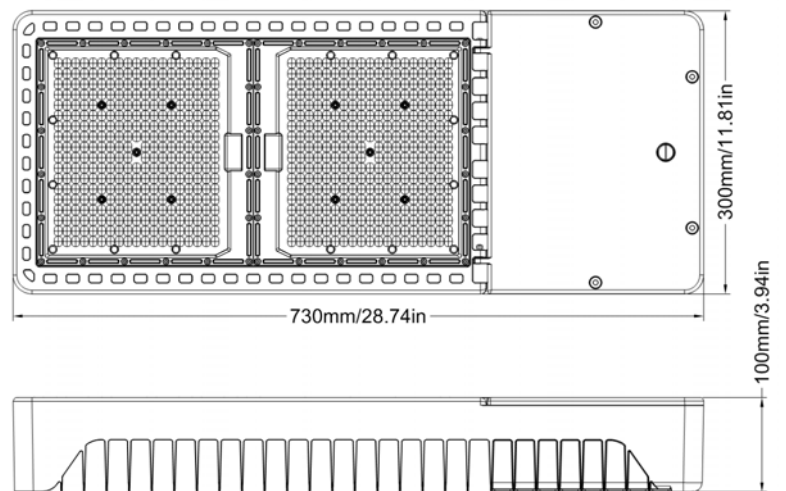

NAME: LED GROW LIGHTS

P/N: VCTGH-800WNLA1

“VCT”= CABA TECH

“GH”= Product series, LED grow lights

“800W “= Rating Power

“Y”= Driver manufacturer

“L”= Lu mi L E D s

“A1” = Version number

Application

- Green House;
- Vertical Farming;
- Marijuana Cultivation;

DIMENSIONS

Specifications

Optical	
Input Power (Tolerance : ±10%)	800W
Photosynthetic photon flux (Tolerance : ±10%)	2080 μmols
Luminous Efficacy(Tolerance : -5%)	2.6μmol/J
Viewing Angle (Tolerance : ±10%)	T2 S
Spectrum	Indoor Spectrum
CRI	>60
Electrical	
Input Voltage	120-277VAC 50/60Hz
PF (Tolerance : -3%)	≥0.9
THD(Tolerance : +5%)	≤20%
Driver Brand	YG Driverr
Driver Surge protection	L/N-PE: 10kV, L-N: 6kV
Dimming	0-10V Dimming standard
Materials	
LED Brand	LumiLED Hort+
Housing	Aluminum Alloy
Housing Color	Silver or Customized
Waterproof Rating	DAMP
Others	
Operating Temperature	-40°C TO 40°C
Operating Humidity	10%- 90% RH
Storage Temperature	-40°C TO 90°C
Storage Humidity	5%-95% RH
Warranty Time	5 years warranty with 24/7 operating hours Luminaire lifetime at 25°C.