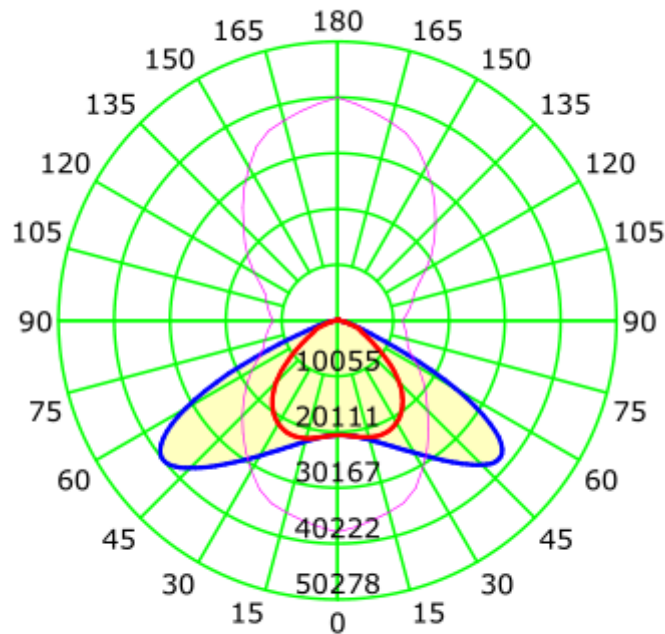

NAME: LED GROW LIGHTS

P/N: VCTGH-800WNLA1

“VCT”= CABA TECH

“GH”= Product series, LED grow lights

“800W “= Rating Power

“Y”= Driver manufacturer

“L”= Lu mi L E D s

“A1” = Version number

Application

- Green House;
- Vertical Farming;
- Marijuana Cultivation;

DIMENSIONS

Specifications

Optical	
Input Power (Tolerance : ±10%)	800W
Photosynthetic photon flux (Tolerance : ±10%)	2080 μmols
Luminous Efficacy(Tolerance : -5%)	2.6μmol/J
Viewing Angle (Tolerance : ±10%)	T2 S
Spectrum	Indoor Spectrum
CRI	>60
Electrical	
Input Voltage	120-277VAC 50/60Hz
PF (Tolerance : -3%)	≥0.9
THD(Tolerance : +5%)	≤20%
Driver Brand	YG Driverr
Driver Surge protection	L/N-PE: 10kV, L-N: 6kV
Dimming	0-10V Dimming standard
Materials	
LED Brand	LumiLED Hort+
Housing	Aluminum Alloy
Housing Color	Silver or Customized
Waterproof Rating	DAMP
Others	
Operating Temperature	-40°C TO 40°C
Operating Humidity	10%- 90% RH
Storage Temperature	-40°C TO 90°C
Storage Humidity	5%-95% RH
Warranty Time	5 years warranty with 24/7 operating hours Luminaire lifetime at 25°C.

Spectrum

Indoor Spectrum

LUMINOUS INTENSITY DISTRIBUTION DIAGRAM

Luminous Intensity Distribution Curve

Unit: cd

Average Diffuse Angle(50%): 114.9°

— C0-C180 — C90-C270 - - - G51

Package