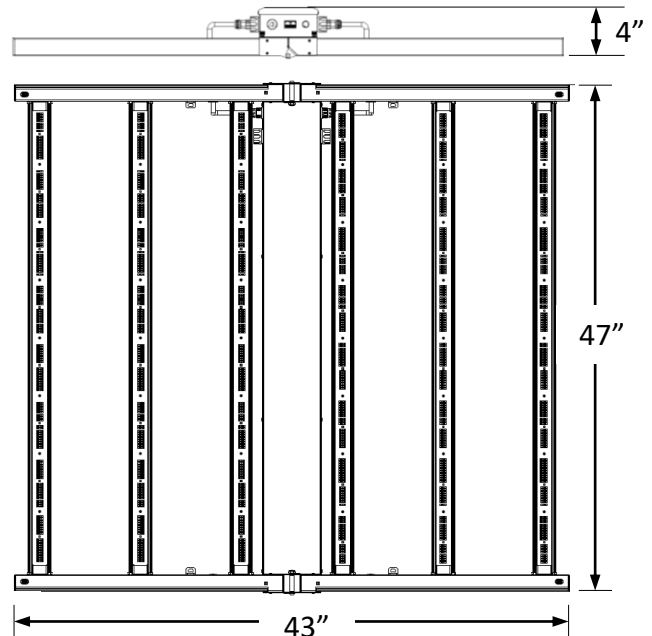

STANDARD

FEATURES

- Industry leading performance.
- No UV or IR in the beam.
- High uniformity.
- Patented spectrum.
- Suitable for CEA use with all crops.
- Input voltage = 120-277V.
- Custom dimming settings, with boost.
- Ideally suited for full, bloom, and veg spectrum applications.
- Aluminum housing.
- Easy installation and operation.
- Ships with a 10' cord, NEMA 6-15P plug, and 5-15P adaptor.

DIMENSIONS

Weight: 30 lbs.

ORDERING INFORMATION

Example: VCTB6-660W-R1-SH-FS

Series	Wattage	Identifier	Housing Color		Spectrum	
VCTB6	660W	R1	SH	silver housing	FS	full spectrum
					BS	bloom spectrum
					VS	veg spectrum

SPECIFICATIONS – FULL SPECTRUM

Light Source	LED
Spectra	Patented
Efficacy	2.5 $\mu\text{mol}/\text{J}$
PPF	1617 μmol
Input Power	660W MAX
Input Voltage / Current	120 @5.51A 240 @2.75A 277 @2.59A
L/W/H Weight	47 / 43 / 4 30lbs
Mounting Height	>6 Inches
Operating Temperature	-40°C - 50°C (-40°F - 122°F)
Thermal Management	Passive convection
Dimming	0-10V
Lifetime per TM21 Q70 / Q90	129K hrs / 40K hrs

SPECIFICATIONS – BLOOM SPECTRUM

Light Source	LED
Spectra	Patented
Efficacy	2.5 $\mu\text{mol}/\text{J}$
PPF	1644 μmol
Input Power	660W MAX
Input Voltage / Current	120 @5.49A 240 @2.74A 277 @2.60A
L/W/H Weight	47 / 43 / 4 30lbs
Mounting Height	>6 Inches
Operating Temperature	-40°C - 50°C (-40°F - 122°F)
Thermal Management	Passive convection
Dimming	0-10V
Lifetime per TM21 Q70 / Q90	129K hrs / 40K hrs