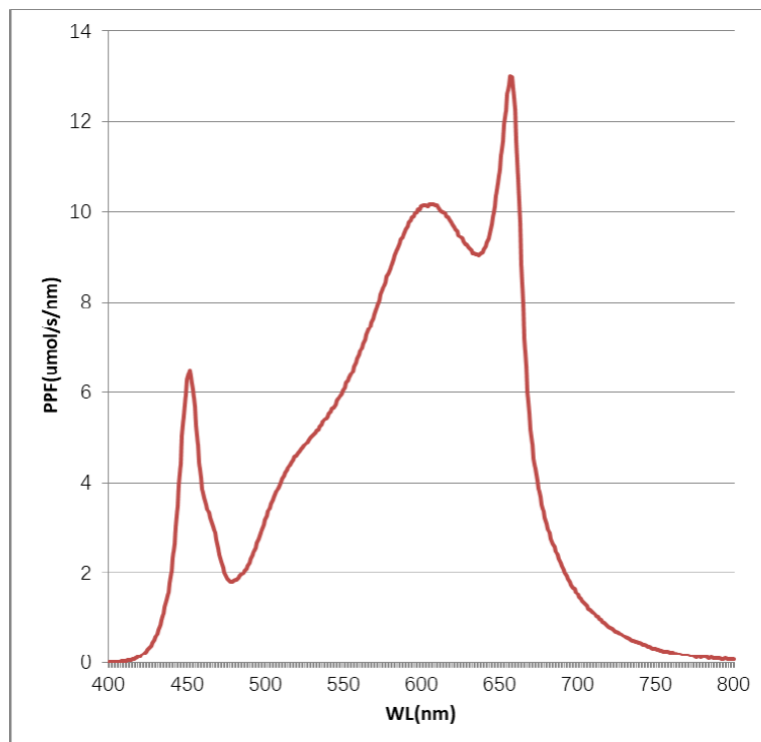

DIMENSIONS

Weight: 30 lbs.

ORDERING INFORMATION

Example: VCTB6-660W-R1-SH-FS

Series	Wattage	Identifier	Housing Color		Spectrum	
VCTB6	660W	R1	SH	silver housing	FS	full spectrum
					BS	bloom spectrum
					VS	veg spectrum

SPECIFICATIONS – FULL SPECTRUM

Light Source	LED
Spectra	Patented
Efficacy	2.5 $\mu\text{mol}/\text{J}$
PPF	1617 μmol
Input Power	660W MAX
Input Voltage / Current	120 @5.51A 240 @2.75A 277 @2.59A
L/W/H Weight	47 / 43 / 4 30lbs
Mounting Height	>6 Inches
Operating Temperature	-40°C - 50°C (-40°F - 122°F)
Thermal Management	Passive convection
Dimming	0-10V
Lifetime per TM21 Q70 / Q90	129K hrs / 40K hrs

SPECIFICATIONS – BLOOM SPECTRUM

Light Source	LED
Spectra	Patented
Efficacy	2.5 $\mu\text{mol}/\text{J}$
PPF	1644 μmol
Input Power	660W MAX
Input Voltage / Current	120 @5.49A 240 @2.74A 277 @2.60A
L/W/H Weight	47 / 43 / 4 30lbs
Mounting Height	>6 Inches
Operating Temperature	-40°C - 50°C (-40°F - 122°F)
Thermal Management	Passive convection
Dimming	0-10V
Lifetime per TM21 Q70 / Q90	129K hrs / 40K hrs

SPECIFICATIONS – VEG SPECTRUM

Light Source	LED
Spectra	Patented
Efficacy	2.5 $\mu\text{mol}/\text{J}$
PPF	1662 μmol
Input Power	660W MAX
Input Voltage / Current	120 @5.52A 240 @2.76A 277 @2.59A
L/W/H Weight	47 / 43 / 4 30lbs
Mounting Height	>6 Inches
Operating Temperature	-40°C - 50°C (-40°F - 122°F)
Thermal Management	Passive convection
Dimming	0-10V
Lifetime per TM21 Q70 / Q90	129K hrs / 40K hrs