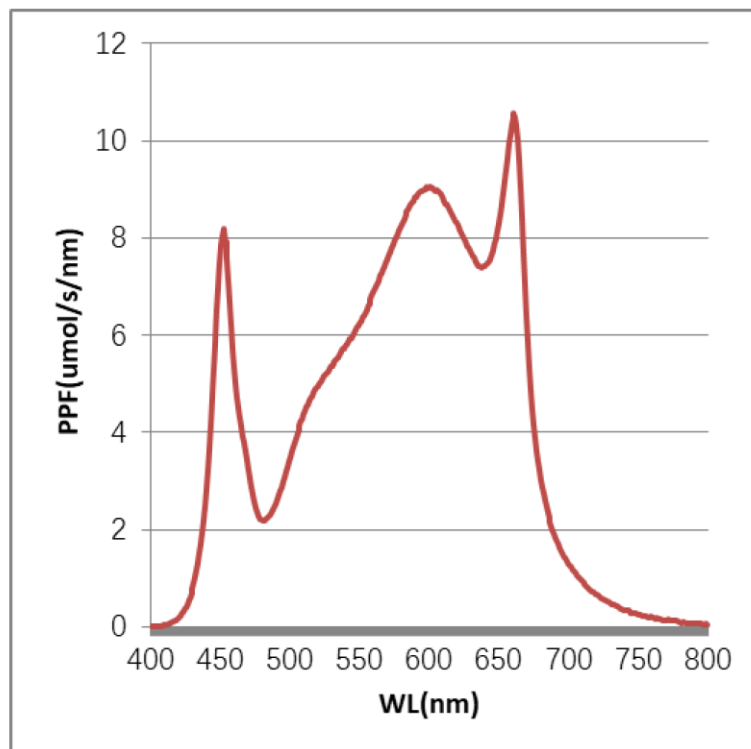

DIMENSIONS

Weight: 30 lbs.

ORDERING INFORMATION

Example: VCTB6-660W-R1-SH-FS

Series	Wattage	Identifier	Housing Color		Spectrum	
VCTB6	660W	R1	SH	silver housing	FS	full spectrum
					BS	bloom spectrum
					VS	veg spectrum

SPECIFICATIONS – FULL SPECTRUM

Light Source	LED
Spectra	Patented
Efficacy	2.5 $\mu\text{mol}/\text{J}$
PPF	1617 μmol
Input Power	660W MAX
Input Voltage / Current	120 @5.51A 240 @2.75A 277 @2.59A
L/W/H Weight	47 / 43 / 4 30lbs
Mounting Height	>6 Inches
Operating Temperature	-40°C - 50°C (-40°F - 122°F)
Thermal Management	Passive convection
Dimming	0-10V
Lifetime per TM21 Q70 / Q90	129K hrs / 40K hrs

SPECIFICATIONS – BLOOM SPECTRUM

Light Source	LED
Spectra	Patented
Efficacy	2.5 $\mu\text{mol}/\text{J}$
PPF	1644 μmol
Input Power	660W MAX
Input Voltage / Current	120 @5.49A 240 @2.74A 277 @2.60A
L/W/H Weight	47 / 43 / 4 30lbs
Mounting Height	>6 Inches
Operating Temperature	-40°C - 50°C (-40°F - 122°F)
Thermal Management	Passive convection
Dimming	0-10V
Lifetime per TM21 Q70 / Q90	129K hrs / 40K hrs

SPECIFICATIONS – VEG SPECTRUM

Light Source	LED
Spectra	Patented
Efficacy	2.5 $\mu\text{mol}/\text{J}$
PPF	1662 μmol
Input Power	660W MAX
Input Voltage / Current	120 @5.52A 240 @2.76A 277 @2.59A
L/W/H Weight	47 / 43 / 4 30lbs
Mounting Height	>6 Inches
Operating Temperature	-40°C - 50°C (-40°F - 122°F)
Thermal Management	Passive convection
Dimming	0-10V
Lifetime per TM21 Q70 / Q90	129K hrs / 40K hrs