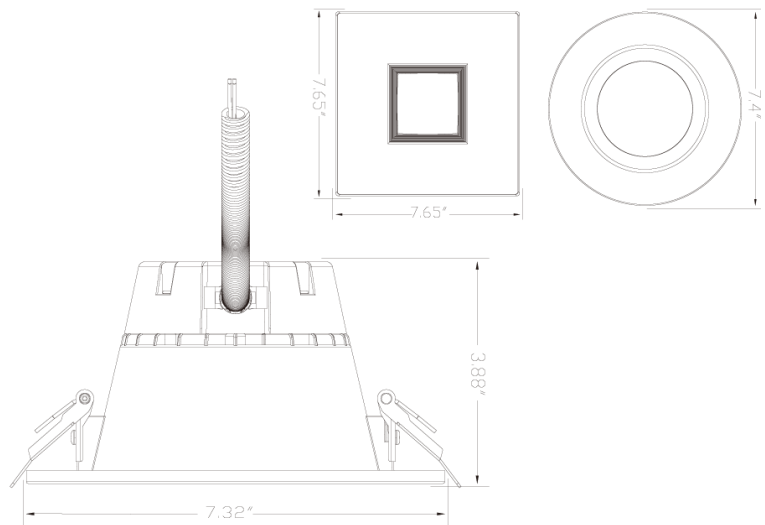

VBRK-LED6A

6" Architectural Downlight

STANDARD

FEATURES

- Available in 3500k, 4000k, and 5000k color temperatures.*
- Long-life LEDs provide at least 70% of initial lumen output (L_{70}) for 50,000 hours of operation.**
- Provides 1,500 nominal lumens.
- 17 nominal watts.
- Color rendering index (R_a) > 80.
- 120-277 (50-60Hz) AC voltage is standard.
- Power factor > 0.90.
- 0-10V dimming.
- Thermoplastic and aluminum construction.
- Easy installation in new construction or remodel applications. Equipped with torsion springs and flexible conduit.
- Compatible with insulated, non-insulated, and air-tight ceilings.
- Compatible with 6.25" ceiling cut-outs and most 6" mounting frames.
- This device is not intended for use with emergency exits.

DIMENSIONS

ORDERING INFORMATION

Example: VBRK-LED6A-BW-35K-ECO

Series	Trim Type	Color Temperature	Accessories (Order Separately)
VBRK-LED6A	BW Baffle	35K-ECO 3500K 4K-ECO 4000K 5K-ECO 5000K	LED56-TRMPLT-ECO-SQ Square snap trim LED6A-TRMPLT-ECO-SPWHT Specular white snap trim LED56-TRMPLT-ECO-BK Black snap trim LED56-TRMPLT-ECO-N Nickel snap trim LED56-TRMPLT-ECO-BZ Bronze snap trim BL6CLED-ND Mounting frame with j-box