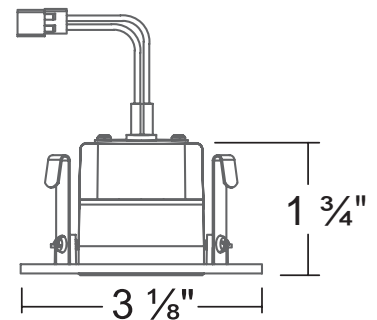

2" LED Recessed Trims Compatible with BLED2 Housings

VBLED-2T-BW-SQ-3K

Trim: Square Baffle
Finish: White

VBLED-2T-GRW-SQ-3K

Trim: Adjustable Square Gimbal
Finish: White

VBLED-2T-BW-3K

Trim: Baffle
Finish: White