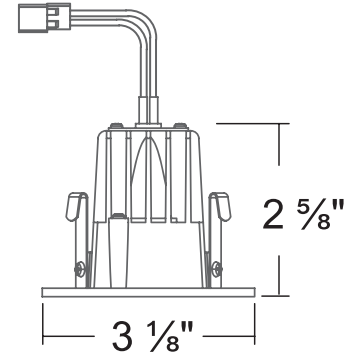

2" LED Recessed Trims Compatible with BLED2 Housings

VBLED-2T-BW-SQ-3K

Trim: Square Baffle
Finish: White

VBLED-2T-GRW-SQ-3K

Trim: Adjustable Square Gimbal
Finish: White

VBLED-2T-BW-3K

Trim: Baffle
Finish: White