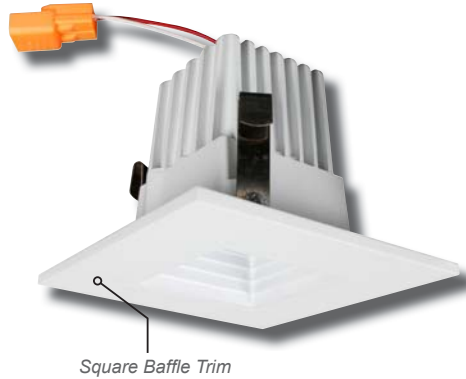

2" LED Recessed Trims Compatible with BLED2 Housings

VBLED-2T-BW-SQ-3K

Trim: Square Baffle
Finish: White

VBLED-2T-GRW-SQ-3K

Trim: Adjustable Square Gimbal
Finish: White

VBLED-2T-BW-3K

Trim: Baffle
Finish: White