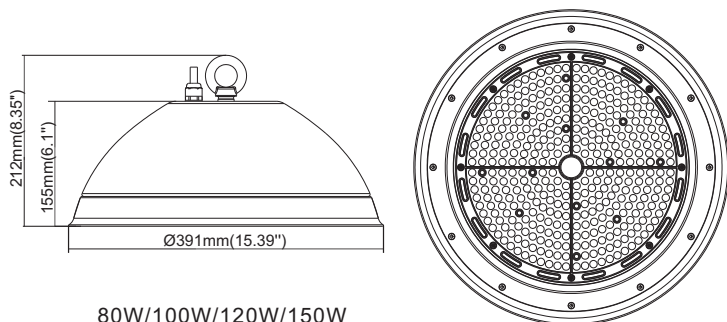

LED Decorative Highbay Light

VBL-02-G6

Better solutions for a Led Highbay Light

- IP65 water-proof
- AC100-277V 50/60Hz
- Easy Installation
- 135Lm/w

Options

Power	Color	Beam Angle
MEAN WELL DRIVER	3000K	50°
HBG series A: Standard on/off	4000K	90°
HBG series B: Dimmable	5700K	
HBG series AB: Dimmable		

Specifications

Item	Power	Lumen	Leds	CRI	Weight	Beam Angle
VBL80W-02-G6	80W	10800Lm	LUMILEDS 3030	> 80	3.70kg	50°/90°
VBL100W-02-G6	100W	13500Lm	LUMILEDS 3030	> 80	3.70kg	50°/90°
VBL120W-02-G6	120W	16200Lm	LUMILEDS 3030	> 80	4.64kg	50°/90°
VBL150W-02-G6	150W	20250Lm	LUMILEDS 3030	> 80	5.26kg	50°/90°

Dimensions(mm)

Photometry

80W/100W/120W/150W

50°

90°

VBL-02-G6

LED Highbay Lights

Installation and use