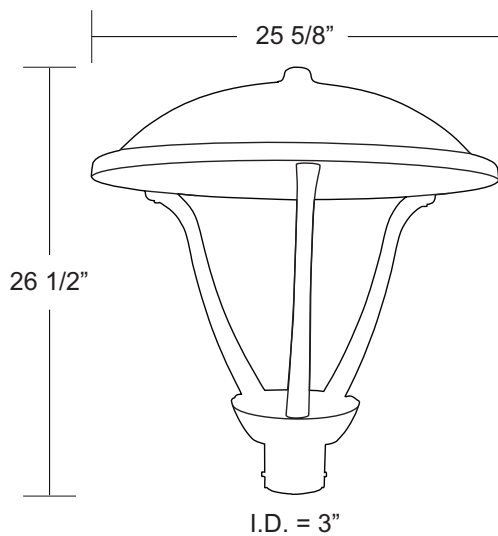

### GUIDE: V40TL-L40C-BK

ITEM #	LENS	LIGHT SOURCE	COLOR	OPTION
<b>V41T</b>	<b>ACRYLIC</b> C-Clear Lens	<b>LED LIGHT SOURCE</b>		<b>T3</b> -Type III Distribution
		<b>120-277V LED</b>	<b>CCT</b>	
		<b>L40</b> -40W 3500lm <b>L80</b> -85W 6100lm	<b>C-4K</b>	
			<b>BK</b> -Black <b>BZ</b> -Bronze <b>WH</b> -White	