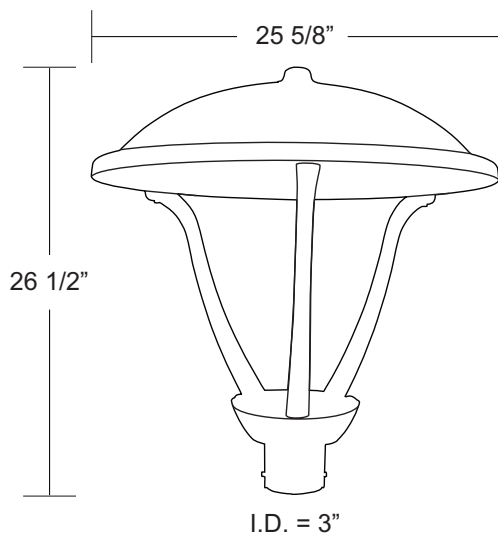

CONTEMPORARY

Site Lighting

C41T-

GUIDE: V40TL-L40C-BK

ITEM #	LENS	LIGHT SOURCE	COLOR	OPTION
V41T	ACRYLIC C-Clear Lens	LED LIGHT SOURCE		T3 -Type III Distribution
		120-277V LED	CCT	
		L40 -40W 3500lm L80 -85W 6100lm	C-4K	
			BK -Black BZ -Bronze WH -White	