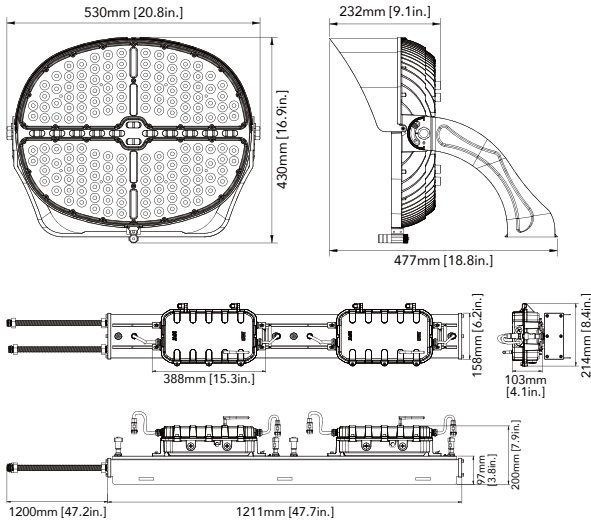

ORDERING GUIDE

Example:MSL03850W27VXXKYYYYY

Fixture Type	Wattage	Voltage	CCT	Finish	Nema	Mounting(Optional)	Integrated Control	Internal Code
<input type="text"/>	<input type="text"/>	<input type="text"/>	<input type="text"/>	<input type="text"/>	<input type="text"/>	<input type="text"/>	<input type="text"/>	<input type="text"/>
VSL03 Sports light	500 ¹ 500W 600 600W 850 850W 1200 1200W	27V 120-277V 48V 200-480V	40K 4000K 50K 5000K 57K 5700K	B Black	B22 2Hx2V B33 3Hx3V B44 4Hx4V B55 5Hx5V ² B66 6Hx6V ²	TR Trunnion	C With Integrated Control Blank Without Integrated Control	Blank Alphanumeric

Note: 1. Only 500W optional for 120-277V input voltage.
2. 5H5V,6H6V will be coming soon.

DIMENSIONAL

With Power Box Attached

Small Size: 500W & 600W

Large Size: 850W & 1200W

With Remote Power Box

Small Size: 500W & 600W

Large Size: 850W & 1200W

PHOTOMETRICS

ACCESSORIES

 <p>Black Top Visor (Default)</p>	 <p>Aiming Sight (Default)</p>	 <p>Yoke Adaptor (Option)</p>	 <p>Square Beam Mounting Bracket (sold separately)</p>
 <p>Extension Cord Up to 164' (50m)</p>	 <p>Power Box Mounting Rail (sold separately)</p>	 <p>Glare Control Shield (Optional for large size)</p>	 <p>Integrated Control (Option)</p>