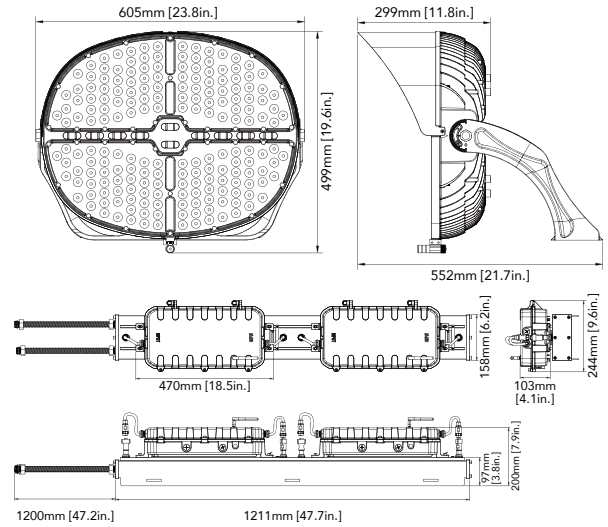

PERFORMANCE DATA

SIZE	SYSTEM WATTS	VOLTAGE	NEMA	EPA	CRI	LUMENS (4000K)	LPW (4000K)	LUMENS (5000K)	LPW (5000K)	LUMENS (5700K)	LPW (5700K)
Small Size	500W	120-277V 347-480V	4Hx4V	1.8911	70	70000lm	140 lm/W	70000lm	140 lm/W	68000lm	136 lm/W
			3Hx3V	1.8911	70	70000lm	140 lm/W	70000lm	140 lm/W	68000lm	136 lm/W
Small Size	600W	200-480V	4Hx4V	1.8911	70	92000lm	153 lm/W	92000lm	153 lm/W	90000lm	150 lm/W
			3Hx3V	1.8911	70	92000lm	153 lm/W	92000lm	153 lm/W	90000lm	150 lm/W
Large Size	850W	200-480V	4Hx4V	2.5471	70	120000lm	141 lm/W	120000lm	141 lm/W	115000lm	135 lm/W
			3Hx3V	2.5471	70	120000lm	141 lm/W	120000lm	141 lm/W	115000lm	135 lm/W
Large Size	1200W	200-480V	3Hx3V	2.5471	70	165000lm	138 lm/W	165000lm	138 lm/W	160000lm	133 lm/W
			2Hx2V	2.5471	70	165000lm	138 lm/W	165000lm	138 lm/W	160000lm	133 lm/W
			4Hx4V	2.5471	70	165000lm	138 lm/W	165000lm	138 lm/W	160000lm	133 lm/W

Note: 1. Only 500W optional for 120-277V input voltage.
2. 5H5V,6H6V will be coming soon.

DIMENSIONAL

With Power Box Attached

Small Size: 500W & 600W

Large Size: 850W & 1200W

With Remote Power Box

Small Size: 500W & 600W

Large Size: 850W & 1200W

PHOTOMETRICS

ACCESSORIES

 <p>Black Top Visor (Default)</p>	 <p>Aiming Sight (Default)</p>	 <p>Yoke Adaptor (Option)</p>	 <p>Square Beam Mounting Bracket (sold separately)</p>
 <p>Extension Cord Up to 164' (50m)</p>	 <p>Power Box Mounting Rail (sold separately)</p>	 <p>Glare Control Shield (Optional for large size)</p>	 <p>Integrated Control (Option)</p>