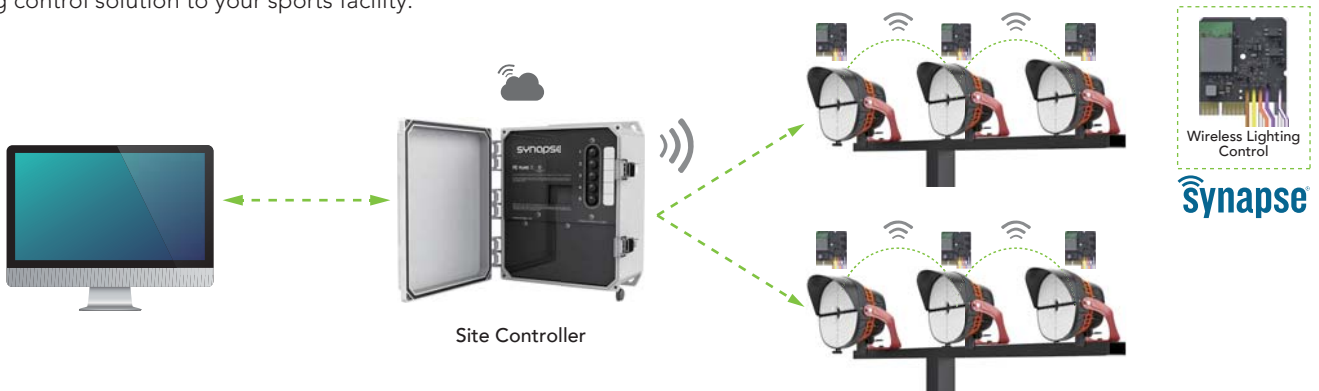

INTEGRATED CONTROLS

The fixture is compatible with Synapse™ wireless control system, including RGB sports lighting. It offers a smart, stable and imaginative lighting control solution to your sports facility.