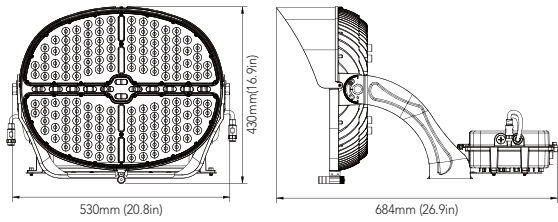

PERFORMANCE DATA

SIZE	SYSTEM WATTS	VOLTAGE	NEMA	EPA	CRI	LUMENS (4000K)	LPW (4000K)	LUMENS (5000K)	LPW (5000K)	LUMENS (5700K)	LPW (5700K)
Small Size	500W	120-277V 347-480V	4Hx4V	1.8911	70	70000lm	140 lm/W	70000lm	140 lm/W	68000lm	136 lm/W
			3Hx3V	1.8911	70	70000lm	140 lm/W	70000lm	140 lm/W	68000lm	136 lm/W
Small Size	600W	200-480V	4Hx4V	1.8911	70	92000lm	153 lm/W	92000lm	153 lm/W	90000lm	150 lm/W
			3Hx3V	1.8911	70	92000lm	153 lm/W	92000lm	153 lm/W	90000lm	150 lm/W
Large Size	850W	200-480V	4Hx4V	2.5471	70	120000lm	141 lm/W	120000lm	141 lm/W	115000lm	135 lm/W
			3Hx3V	2.5471	70	120000lm	141 lm/W	120000lm	141 lm/W	115000lm	135 lm/W
Large Size	1200W	200-480V	3Hx3V	2.5471	70	165000lm	138 lm/W	165000lm	138 lm/W	160000lm	133 lm/W
			2Hx2V	2.5471	70	165000lm	138 lm/W	165000lm	138 lm/W	160000lm	133 lm/W
			4Hx4V	2.5471	70	165000lm	138 lm/W	165000lm	138 lm/W	160000lm	133 lm/W

ORDERING GUIDE

Example:MSL03850W27VXXKYYYYY

Fixture Type	Wattage	Voltage	CCT	Finish	Nema	Mounting(Optional)	Integrated Control	Internal Code
<input type="text"/>	<input type="text"/>	<input type="text"/>	<input type="text"/>	<input type="text"/>	<input type="text"/>	<input type="text"/>	<input type="text"/>	<input type="text"/>
VSL03 Sports light	500 ¹ 500W 600 600W 850 850W 1200 1200W	27V 120-277V 48V 200-480V	40K 4000K 50K 5000K 57K 5700K	B Black	B22 2Hx2V B33 3Hx3V B44 4Hx4V B55 5Hx5V ² B66 6Hx6V ²	TR Trunnion	C With Integrated Control Blank Without Integrated Control	Blank Alphanumeric

Note: 1. Only 500W optional for 120-277V input voltage.
2. 5H5V,6H6V will be coming soon.

DIMENSIONAL

With Power Box Attached

Small Size: 500W & 600W

Large Size: 850W & 1200W

With Remote Power Box

Small Size: 500W & 600W