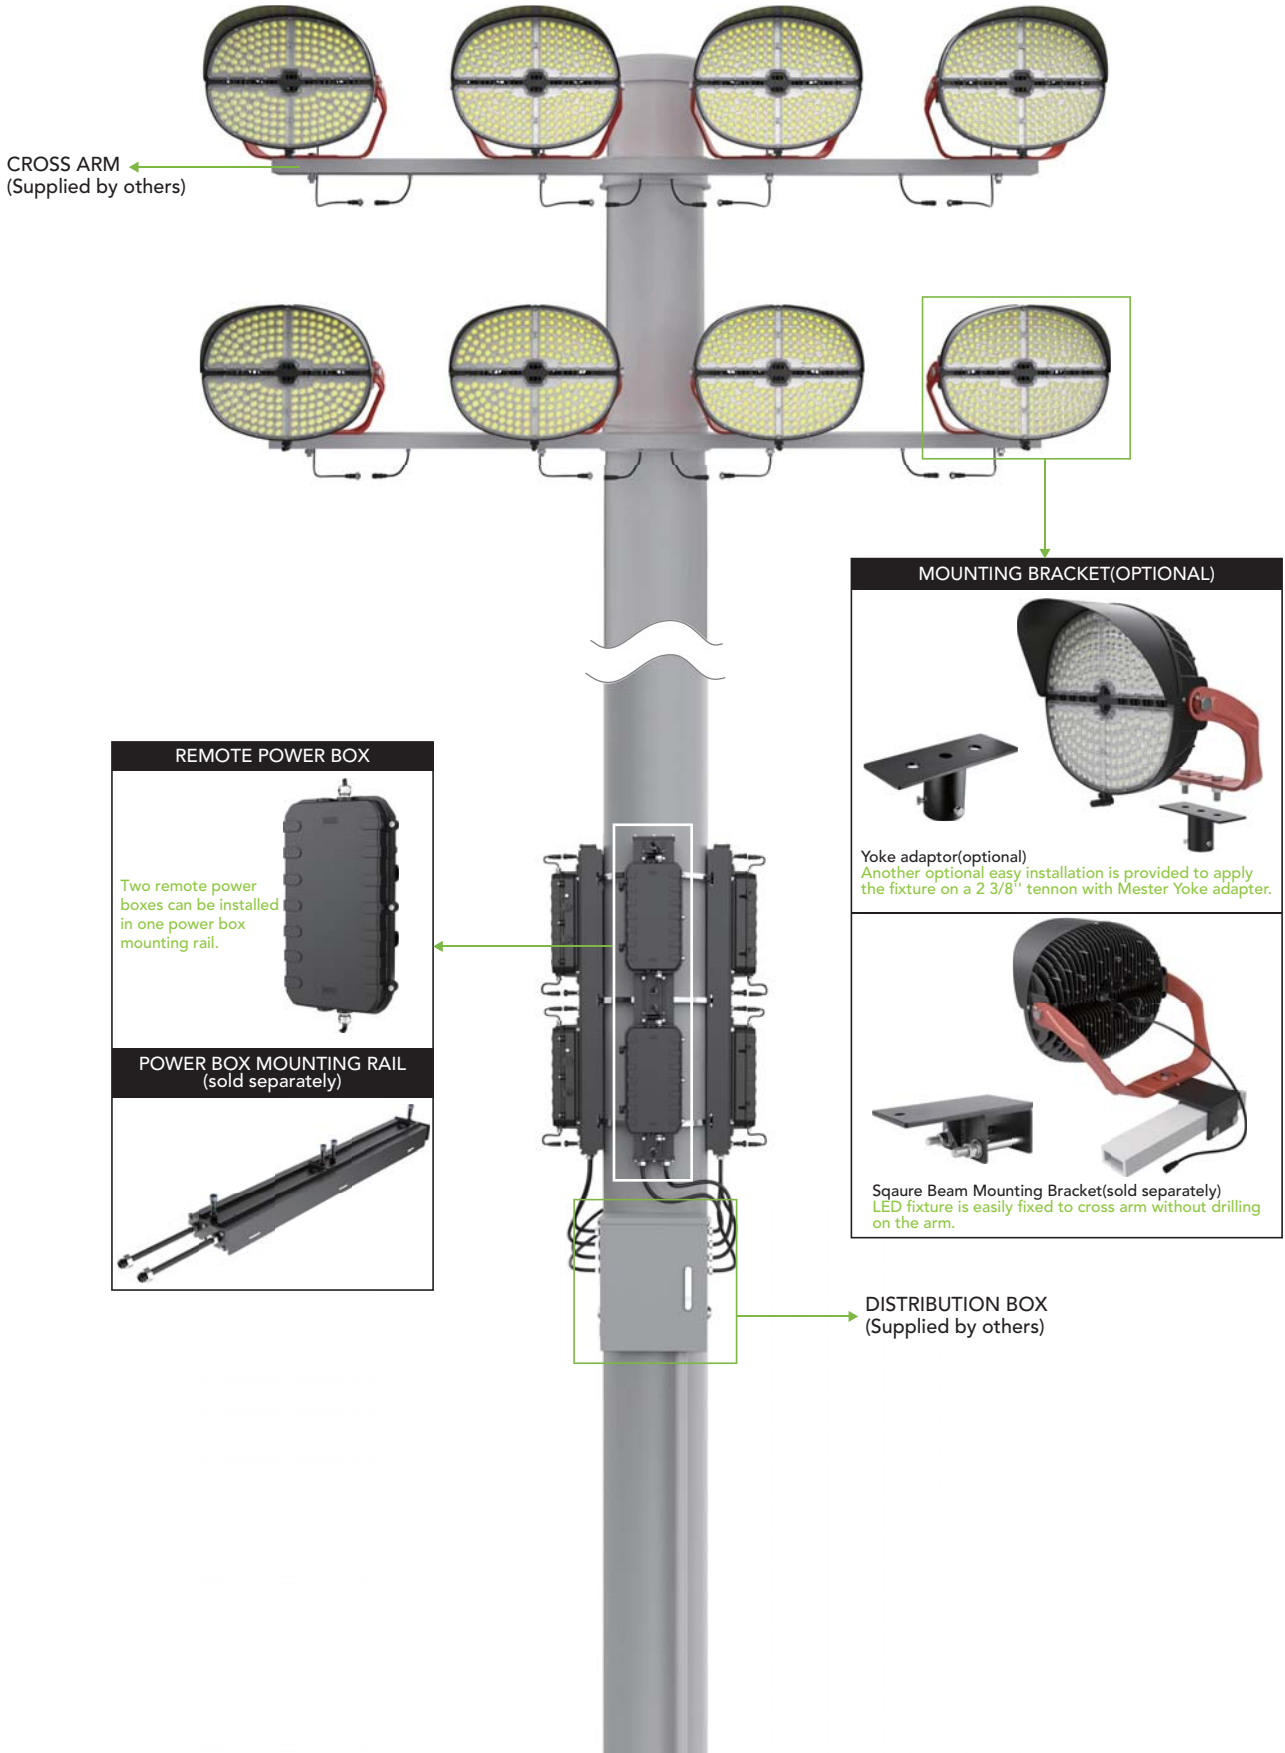

Electrical

- Ultra-wide input voltage: 200-480VAC or 120-277V or 347-480V.
- Standard with 0-10V dimming driver(s)
- Built in surge suppression with max 40KV.
- THD: $\leq 20\%$
- Power Factor: $\geq 90\%$

Ambient Temperature

- Ambient operating temperature -40°C to 50°C (-40°F to 122°F).

Lifespan

- Estimated 100,000-hour LED lifespan based on IES LM-80 results and TM-21 calculations

Certifications

- UL cUL wet location listed.

REMOTE POWER BOX(OPTIONAL)

The VSL03 supports remote installation of the drive power - simple installation, access and maintenance of the equipment can be met by placing the drive power of the fixture at the bottom of the pole by using a fixture and extension power cord (sold separately).

POWER BOX ATTACHED(OPTIONAL)

The fixture with separate power can be installed on the top of the light pole as a whole unit, which is simple and fast way, without additional labor costs to install the driver. It is also beneficial to reduce the power consumption of fixtures caused by remote wiring, save energy and improve efficiency.