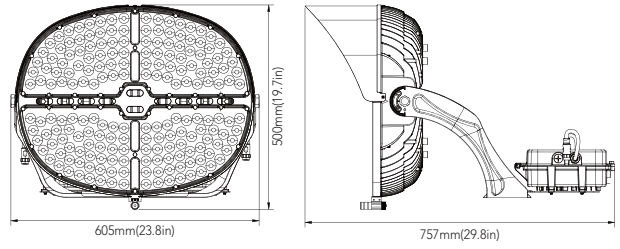

ORDERING GUIDE

Example:MSL03850W27VXXKYYYYY

Fixture Type	Wattage	Voltage	CCT	Finish	Nema	Mounting(Optional)	Integrated Control	Internal Code
<input type="text"/>	<input type="text"/>	<input type="text"/>	<input type="text"/>	<input type="text"/>	<input type="text"/>	<input type="text"/>	<input type="text"/>	<input type="text"/>
VSL03 Sports light	500 ¹ 500W 600 600W 850 850W 1200 1200W	27V 120-277V 48V 200-480V	40K 4000K 50K 5000K 57K 5700K	B Black	B22 2Hx2V B33 3Hx3V B44 4Hx4V B55 5Hx5V ² B66 6Hx6V ²	TR Trunnion	C With Integrated Control Blank Without Integrated Control	Blank Alphanumeric

Note: 1. Only 500W optional for 120-277V input voltage.
2. 5H5V,6H6V will be coming soon.

DIMENSIONAL

With Power Box Attached

Small Size: 500W & 600W

Large Size: 850W & 1200W

With Remote Power Box

Small Size: 500W & 600W

Large Size: 850W & 1200W

PHOTOMETRICS

ACCESSORIES

 <p>Black Top Visor (Default)</p>	 <p>Aiming Sight (Default)</p>	 <p>Yoke Adaptor (Option)</p>	 <p>Square Beam Mounting Bracket (sold separately)</p>
 <p>Extension Cord Up to 164' (50m)</p>	 <p>Power Box Mounting Rail (sold separately)</p>	 <p>Glare Control Shield (Optional for large size)</p>	 <p>Integrated Control (Option)</p>