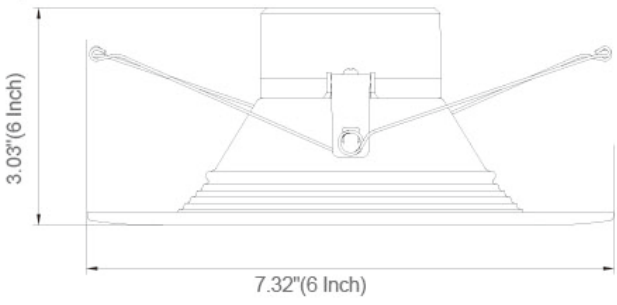

Round Retrofit Downlight

DESCRIPTION

LED recessed retrofit downlights are available in 4inch and 6inch with smooth trim and baffle trim options. They are the ideal replacement for traditional recessed lighting. The LED downlights are 5 CCT (2700K, 3000K, 3500K, 4000K, 5000K) tunable to meet more application needs in residential and commercial settings innovated with a diffused frost PC lens, providing uniform illumination with minimum glare for a lifetime of 50,000 hours of maintenance-free operation. And this elegant design product equipped with a smooth dimming features and compatible with majority of dimmer from the market. Energy Star compliance ready with an easy to install make this product ideal for new construction or retrofit application.

Round Retrofit Downlight

DIMENSION

INSTALLATION METHOD

This downlight is suitable for using in the most standard 4" and 6" housing/can that have spring retaining brackets, simply adjust the mounting springs for easy installation.