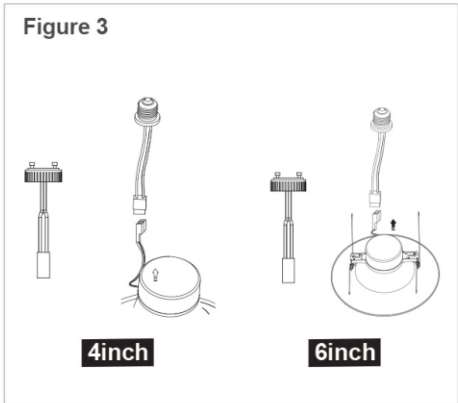

ORDERING INFORMATION

Type	Series	Aperture	Power	CCT Adjustable	Lumen	Efficacy
Smooth Trim 	VE-RD4105M-27/30/35/40/50K	4"	10W	27K/30K/35K/40K/50K	750LM	75LM/W
	VE-RD6145M-27/30/35/40/50K	6"	14W	27K/30K/35K/40K/50K	1100LM	78LM/W
Baffle Trim 	VE-RD410BA-27/30/35/40/50K	4"	10W	27K/30K/35K/40K/50K	750LM	75LM/W
	VE-RD614BA-27/30/35/40/50K	6"	14W	27K/30K/35K/40K/50K	1100LM	78LM/W

Round Retrofit Downlight

DIMENSION

INSTALLATION METHOD

This downlight is suitable for using in the most standard 4" and 6" housing/can that have spring retaining brackets, simply adjust the mounting springs for easy installation.