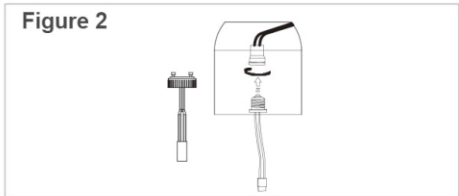

ORDERING INFORMATION

Type	Series	Aperture	Power	CCT Adjustable	Lumen	Efficacy
Smooth Trim 	VE-RD4105M-27/30/35/40/50K	4"	10W	27K/30K/35K/40K/50K	750LM	75LM/W
	VE-RD6145M-27/30/35/40/50K	6"	14W	27K/30K/35K/40K/50K	1100LM	78LM/W
Baffle Trim 	VE-RD410BA-27/30/35/40/50K	4"	10W	27K/30K/35K/40K/50K	750LM	75LM/W
	VE-RD614BA-27/30/35/40/50K	6"	14W	27K/30K/35K/40K/50K	1100LM	78LM/W

Round Retrofit Downlight

DIMENSION

INSTALLATION METHOD

This downlight is suitable for using in the most standard 4" and 6" housing/can that have spring retaining brackets, simply adjust the mounting springs for easy installation.