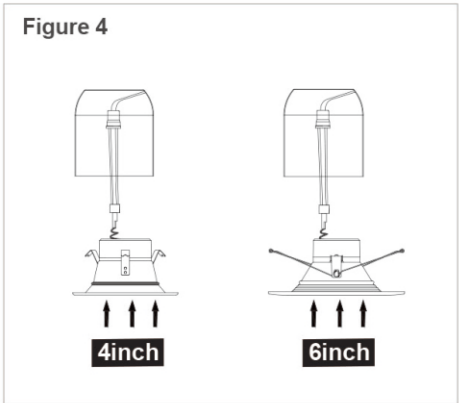

ORDERING INFORMATION

Type	Series	Aperture	Power	CCT Adjustable	Lumen	Efficacy
Smooth Trim 	VE-RD4105M-27/30/35/40/50K	4"	10W	27K/30K/35K/40K/50K	750LM	75LM/W
	VE-RD6145M-27/30/35/40/50K	6"	14W	27K/30K/35K/40K/50K	1100LM	78LM/W
Baffle Trim 	VE-RD410BA-27/30/35/40/50K	4"	10W	27K/30K/35K/40K/50K	750LM	75LM/W
	VE-RD614BA-27/30/35/40/50K	6"	14W	27K/30K/35K/40K/50K	1100LM	78LM/W

Round Retrofit Downlight

DIMENSION

INSTALLATION METHOD

This downlight is suitable for using in the most standard 4" and 6" housing/can that have spring retaining brackets, simply adjust the mounting springs for easy installation.