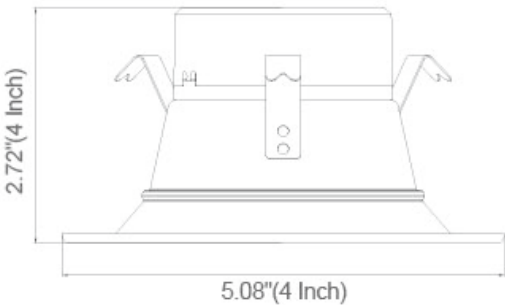

Round Retrofit Downlight

DIMENSION

INSTALLATION METHOD

This downlight is suitable for using in the most standard 4" and 6" housing/can that have spring retaining brackets, simply adjust the mounting springs for easy installation.