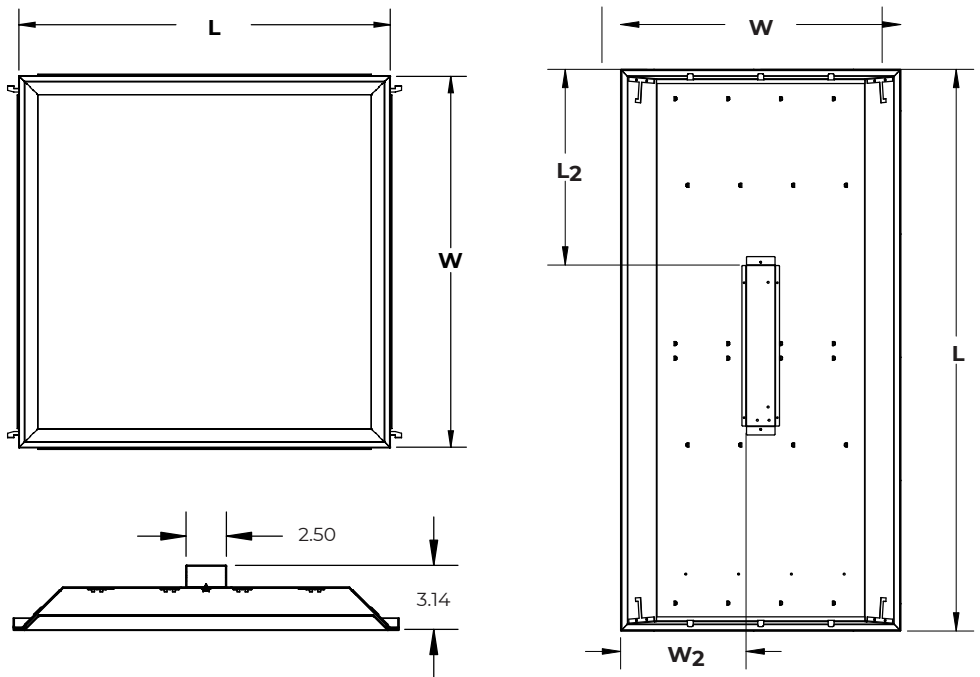

Sky Box

Backlit LED Flat Panel Sky Box

APPLICATIONS

This new backlit Flat Panel provides comfortable, abundant lighting from a very thin and modern design. Available in 1x4, 2x2 and 2x4 in multiple color temperatures and dimmable with 0 to 10 Volt dimming. The panel is designed for T-Bar recessed mounting with ballast box on the top side of the panel. The panel has an unobstrusive white edge. These panels are an ideal choice for many applications including offices, circulation spaces, retail and now popular in residential kitchens remodeled to give a skylight appearance.

FEATURES & BENEFITS

- 3 standard sizes for grid ceilings – 12x48, 24x24, and 24x48
- Customizable finish colors available
- Ultra thin LED panel light made from high-grade aluminum
- Many lumen package / wattage options via programmable drivers
- CRI > 80
- >50,000 hrs of L70 LED life
- Power factor >0.90

DIMENSIONS

Part	W	L	W ₂	L ₂
VKBW12X48	11.78"	47.5"	4.7"	16.7"
VKBW24X24	23.75"	23.75"	10.7"	4.7"
VKBW24X48	23.75"	47.5"	10.7"	16.7"

Dimensions and specifications subject to change without notice.

ORDERING

EXAMPLE: SKBW 12X48 LED 40 DMV BK 35

VKBW

LED

1. SERIES	2. WIDTH X LENGTH ¹	3. GEAR	4. WATTAGE/LUMENS ²	5. DRIVER	6. FINISH ³	7. COLOR TEMP	
VKBW	12X48	11.78" x 47.5"	LED	12X48 in.	DMV 120-277V Multivolt 0-10V Dimmable	BK Black	35 3500K
	24X24	23.75" x 23.75"		48 48 Watts		SI Silver	40 4000K
	24X48	23.75" x 47.5"		40 40 Watts		WH White	50 5000K
			24X24 in.				
			40 40 Watts				
			24X48 in.				
			95 95 Watts				