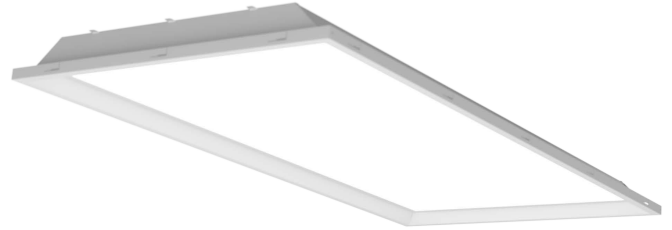

Sky Box

Backlit LED Flat Panel Sky Box

APPLICATIONS

This new backlit Flat Panel provides comfortable, abundant lighting from a very thin and modern design. Available in 1x4, 2x2 and 2x4 in multiple color temperatures and dimmable with 0 to 10 Volt dimming. The panel is designed for T-Bar recessed mounting with ballast box on the top side of the panel. The panel has an unobstrusive white edge. These panels are an ideal choice for many applications including offices, circulation spaces, retail and now popular in residential kitchens remodeled to give a skylight appearance.

FEATURES & BENEFITS

- 3 standard sizes for grid ceilings – 12x48, 24x24, and 24x48
- Customizable finish colors available
- Ultra thin LED panel light made from high-grade aluminum
- Many lumen package / wattage options via programmable drivers
- CRI > 80
- >50,000 hrs of L70 LED life
- Power factor >0.90

DIMENSIONS

Part	W	L	W ₂	L ₂
VKBW12X48	11.78"	47.5"	4.7"	16.7"
VKBW24X24	23.75"	23.75"	10.7"	4.7"
VKBW24X48	23.75"	47.5"	10.7"	16.7"

Dimensions and specifications subject to change without notice.

ORDERING

EXAMPLE: SKBW 12X48 LED 40 DMV BK 35

VKBW

LED

1. SERIES	2. WIDTH X LENGTH ¹	3. GEAR	4. WATTAGE/LUMENS ²	5. DRIVER	6. FINISH ³	7. COLOR TEMP	
VKBW	12X48	11.78" x 47.5"	LED	12X48 in.	DMV 120-277V Multivolt 0-10V Dimmable	BK Black	35 3500K
	24X24	23.75" x 23.75"		48 48 Watts		SI Silver	40 4000K
	24X48	23.75" x 47.5"		40 40 Watts		WH White	50 5000K
			24X24 in.				
			40 40 Watts				
			24X48 in.				
			95 95 Watts				