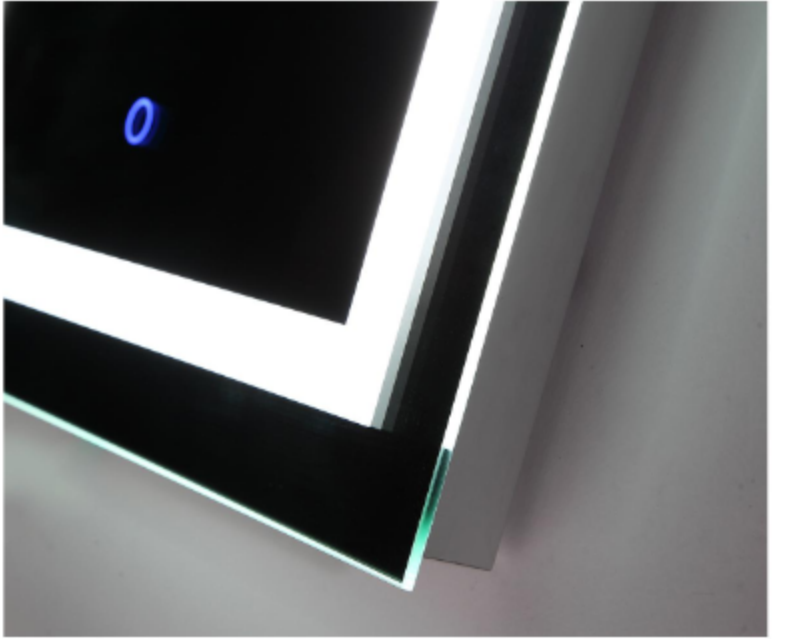

FEATURES

- 5mm silver resin mirror
- Energy saving LED lifetime up to 120,000 hours
- 12V super bright SMD LED
- 60-120 chips/meter LED strip
- 3000K-6500K
- CRI 95+
- 110V-240V plug-in connection
- Hangs horizontally or vertically
- 2-year warranty
- ETL listed and UL listed for whole mirror
- Custom sizes available

DIMENSIONS

Size	Lighting Density (Lumen)		Power (W)		20ft/40HQ loading Qty
	Regular (60)	Best (120)	Regular (60)	Best (120)	
24" X 36"	865	1730	5	10	280/680
28" X 60"	2425	4850	14	28	183/445
30" X 32"	1212	2424	7	14	255/618
36" X 36"	1385	2770	8	16	233/567
36" X 42"	1645	3290	9	19	215/523
36" X 48"	1905	3810	11	22	215/523
36" X 60"	2425	4850	14	28	175/425
42" X 48"	1905	3810	11	22	215/523
42" X 60"	2425	4850	14	28	170/412

SKY

Sky special edition is designed only to make your reflection stand out. It's not hard to get the impression that just how much the stunning mirror adds to the look and feel of your bathroom.