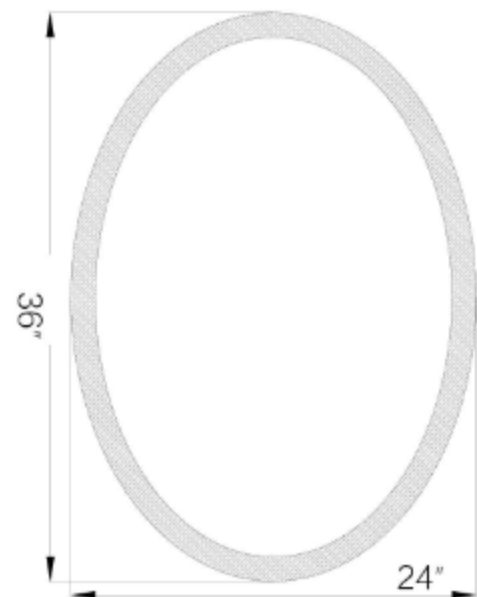

FEATURES

- 5mm silver resin mirror
- Energy saving LED lifetime up to 120,000 hours
- 12V super bright SMD LED
- 60–120 chips/meter LED strip
- 3000K–6500K
- CRI 95+
- 110V–240V plug-in connection
- 2-year warranty
- ETL listed and UL listed for whole mirror
- Custom sizes available

DIMENSIONS

Size	Lighting Density (Lumen)		Power (W)		20ft/40HQ loading Qty
	Regular (60)	Best (120)	Regular (60)	Best (120)	Regular & Best
24" X 36'	3757	7515	22	44	280/680

OLIVE

This sleek modern oval mirror offers simple sophistication for any room, whether you are looking for a bathroom or powder room mirror or something in your dining, living room, waiting room or office.