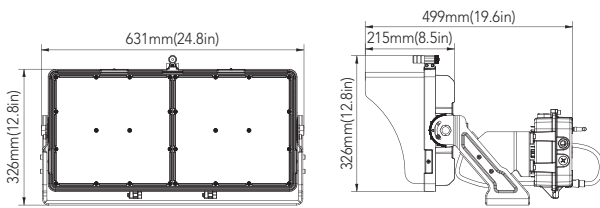

PHOTOMETRICS

ORDERING GUIDE

Ordering Guide Example: VSL05850W27VXXKYYYYY

Fixture Type	Voltage	Wattage	Finish	Nema	CCT	Mounting (Option)	Integrated Control
<ul style="list-style-type: none"> ○ VSL05 Sports light 	<ul style="list-style-type: none"> ○ 120-277V ○ 200-480V 	<ul style="list-style-type: none"> ○ 500W ○ 600W ○ 850W ○ 1200W 	<ul style="list-style-type: none"> ○ Black 	<ul style="list-style-type: none"> ○ B22 2Hx2V ○ B33 3Hx3V ○ B44 4Hx4V ○ B55 5Hx5V² ○ B66 6Hx6V² 	<ul style="list-style-type: none"> ○ 4000K ○ 5000K ○ 5700K 	<ul style="list-style-type: none"> ○ TR Trunion 	<ul style="list-style-type: none"> ○ C With Integrated Control ○ Blank Without Integrated Control

ACCESSORIES

Black Top Visor (Default)

Aiming Sight (Default)

Yoke Adaptor (Option)

Sqaure Beam Mounting Bracket (sold separately)

Extension Cord (sold separately) Up to 164' (50m)

Power Box Mounting Rail (sold separately)

Synapse
DIM10-087-06

Integrated Control (Option)

DIMENSIONS

With Power Box Attached

Small Size: 500W & 600W

Large Size: 850W & 1200W

With Remote Power Box

Small Size: 500W & 600W