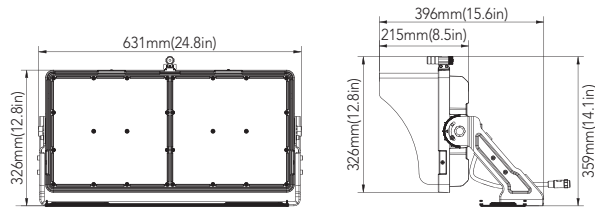

PHOTOMETRICS

ORDERING GUIDE

Ordering Guide Example: VSL05850W27VXXKYYYYY

Fixture Type	Voltage	Wattage	Finish	Nema	CCT	Mounting (Option)	Integrated Control
<ul style="list-style-type: none"> ○ VSL05 Sports light 	<ul style="list-style-type: none"> ○ 120-277V ○ 200-480V 	<ul style="list-style-type: none"> ○ 500W ○ 600W ○ 850W ○ 1200W 	<ul style="list-style-type: none"> ○ Black 	<ul style="list-style-type: none"> ○ B22 2Hx2V ○ B33 3Hx3V ○ B44 4Hx4V ○ B55 5Hx5V² ○ B66 6Hx6V² 	<ul style="list-style-type: none"> ○ 4000K ○ 5000K ○ 5700K 	<ul style="list-style-type: none"> ○ TR Trunion 	<ul style="list-style-type: none"> ○ C With Integrated Control ○ Blank Without Integrated Control

Synapse
DIM10-087-06

Integrated Control (Option)

DIMENSIONS

With Power Box Attached

Small Size: 500W & 600W

Large Size: 850W & 1200W

With Remote Power Box

Small Size: 500W & 600W

Large Size: 850W & 1200W