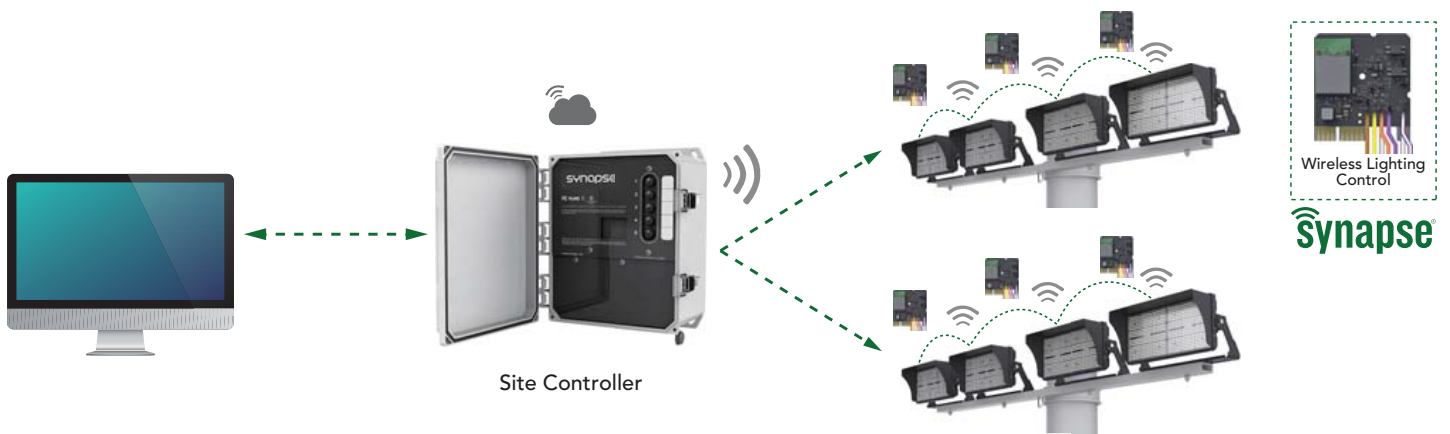

REMOTE POWER BOX(OPTIONAL)

The VSL05 supports remote installation of the drive power - simple installation, access and maintenance of the equipment can be met by placing the drive power of the fixture at the bottom of the pole by using a fixture and extension power cord (sold separately).

POWER BOX ATTACHED(OPTIONAL)

The fixture with separate power can be installed on the top of the light pole as a whole unit, which is simple and fast way, without additional labor costs to install the driver. It is also beneficial to reduce the power consumption of fixtures caused by remote wiring, save energy and improve efficiency.