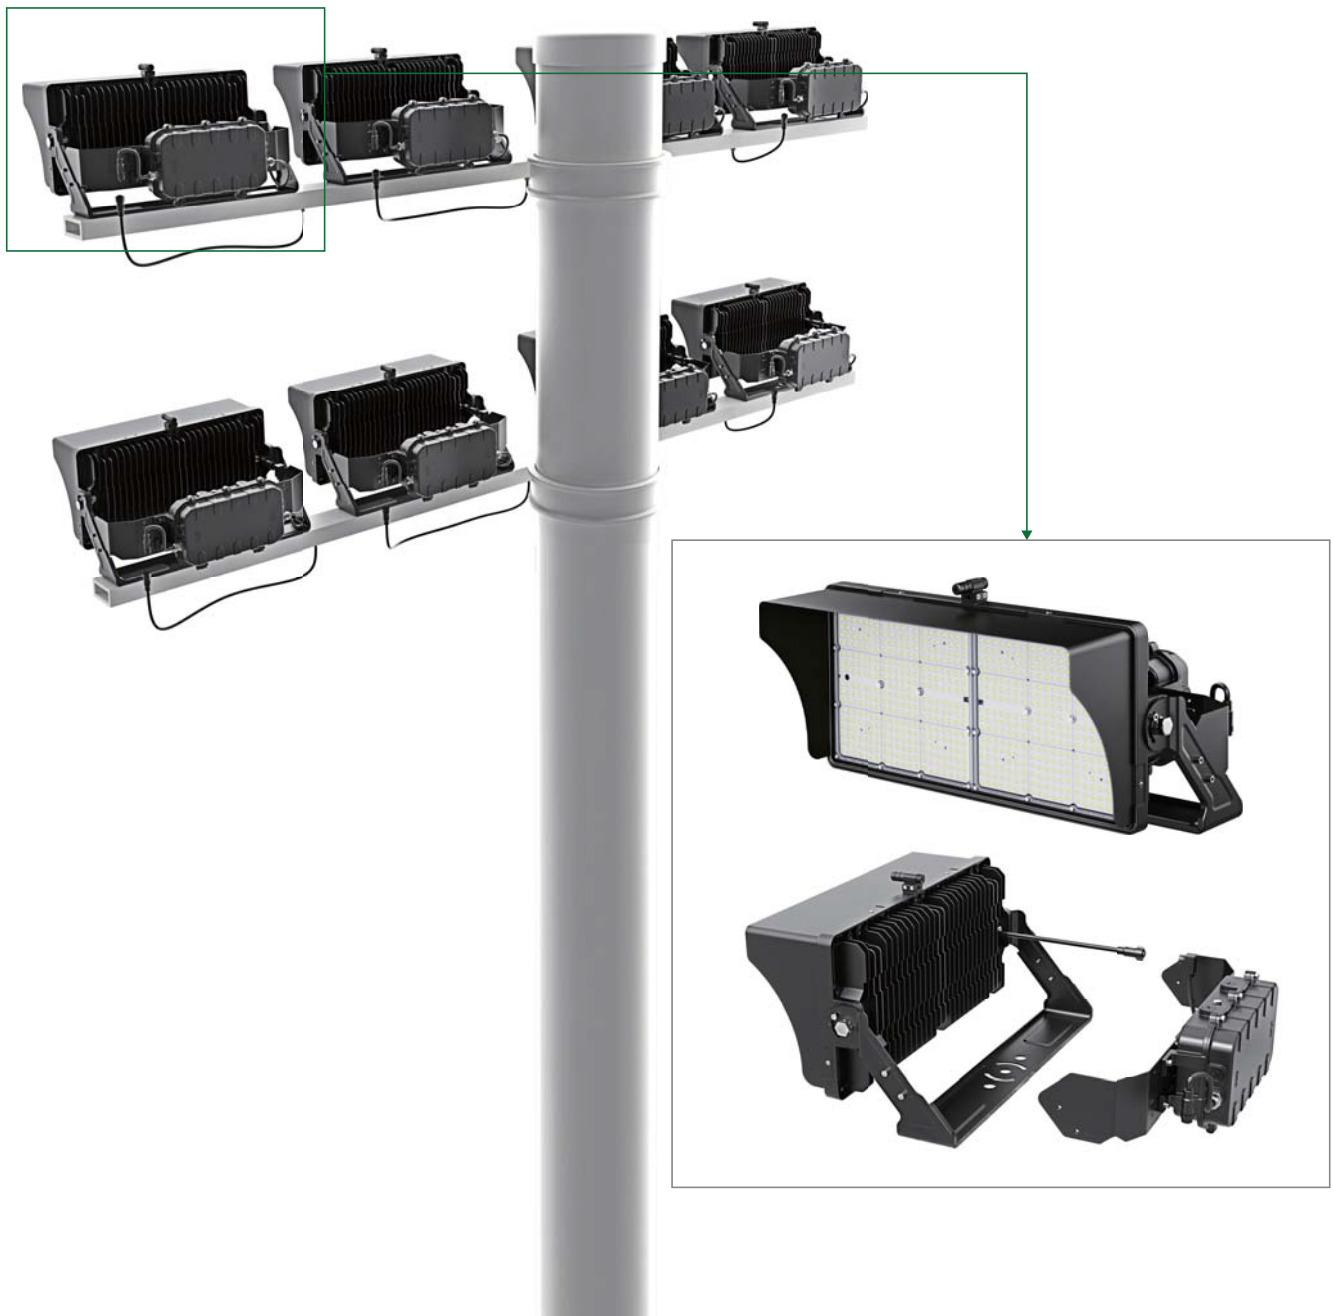

VSL05 SPORTS LIGHT

DESCRIPTION

V.E.'s square court light VSL05 is different from the round court light in appearance, VSL05 is more suitable for stadium lighting with higher lighting requirements. Precision designed optics with high output and high efficiency provide effective illumination covering the entire stadium in all directions, ensuring uniformity of illumination and providing excellent and comfortable illumination. At the same time, it supports two completely different installation methods of power random and remote control, which maximizes the practicality of luminaires with budget-friendly costs.

REMOTE POWER BOX(OPTIONAL)

The VSL05 supports remote installation of the drive power - simple installation, access and maintenance of the equipment can be met by placing the drive power of the fixture at the bottom of the pole by using a fixture and extension power cord (sold separately).

POWER BOX ATTACHED(OPTIONAL)

The fixture with separate power can be installed on the top of the light pole as a whole unit, which is simple and fast way, without additional labor costs to install the driver. It is also beneficial to reduce the power consumption of fixtures caused by remote wiring, save energy and improve efficiency.