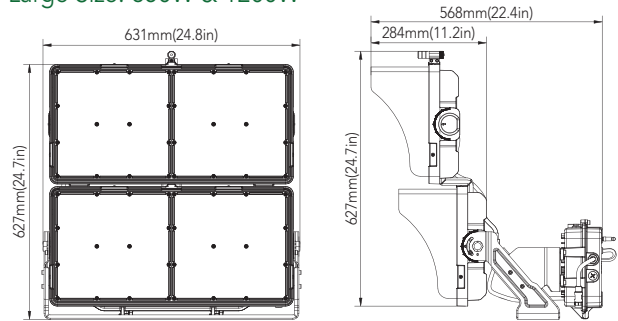

PHOTOMETRICS

ORDERING GUIDE

Ordering Guide Example: VSL05850W27VXXKYYYYY

Fixture Type	Voltage	Wattage	Finish	Nema	CCT	Mounting (Option)	Integrated Control
<ul style="list-style-type: none"> ○ VSL05 Sports light 	<ul style="list-style-type: none"> ○ 120-277V ○ 200-480V 	<ul style="list-style-type: none"> ○ 500W ○ 600W ○ 850W ○ 1200W 	<ul style="list-style-type: none"> ○ Black 	<ul style="list-style-type: none"> ○ B22 2Hx2V ○ B33 3Hx3V ○ B44 4Hx4V ○ B55 5Hx5V² ○ B66 6Hx6V² 	<ul style="list-style-type: none"> ○ 4000K ○ 5000K ○ 5700K 	<ul style="list-style-type: none"> ○ TR Trunion 	<ul style="list-style-type: none"> ○ C With Integrated Control ○ Blank Without Integrated Control

Synapse
DIM10-087-06

Integrated Control (Option)

DIMENSIONS

With Power Box Attached

Small Size: 500W & 600W

Large Size: 850W & 1200W

With Remote Power Box

Small Size: 500W & 600W

Large Size: 850W & 1200W