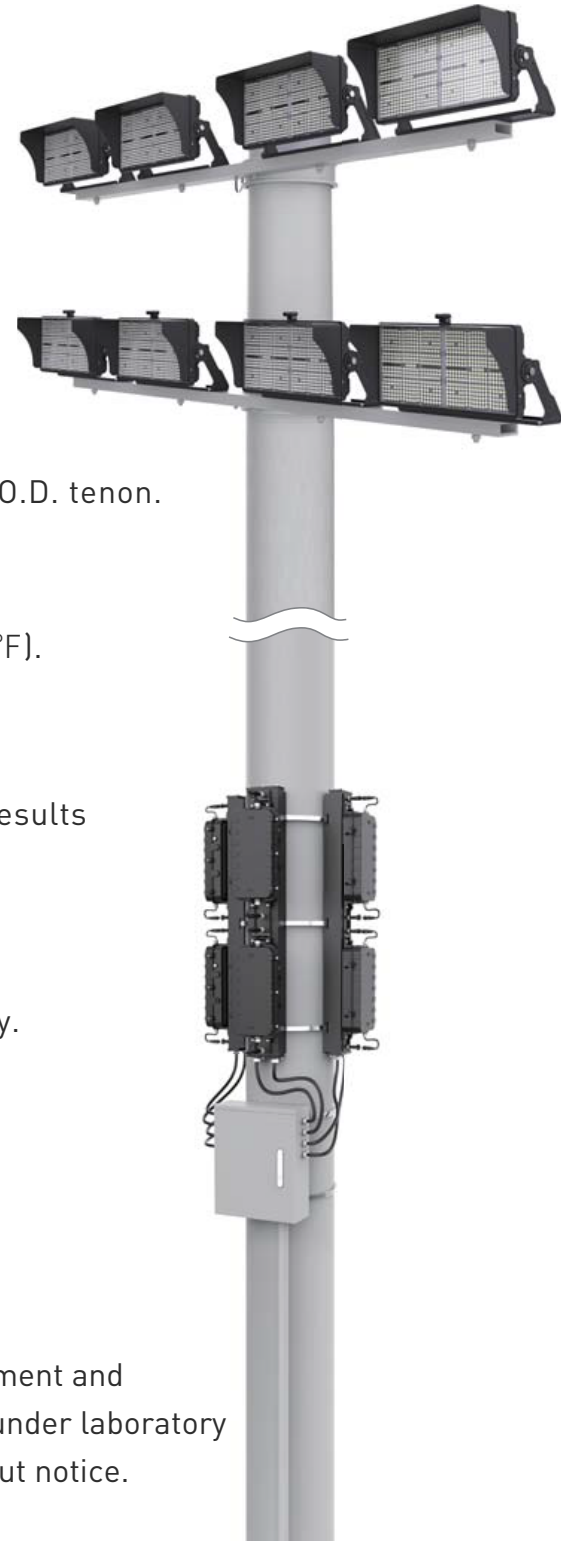

REMOTE POWER BOX(OPTIONAL)

The VSL05 supports remote installation of the drive power - simple installation, access and maintenance of the equipment can be met by placing the drive power of the fixture at the bottom of the pole by using a fixture and extension power cord (sold separately).

POWER BOX ATTACHED(OPTIONAL)

The fixture with separate power can be installed on the top of the light pole as a whole unit, which is simple and fast way, without additional labor costs to install the driver. It is also beneficial to reduce the power consumption of fixtures caused by remote wiring, save energy and improve efficiency.