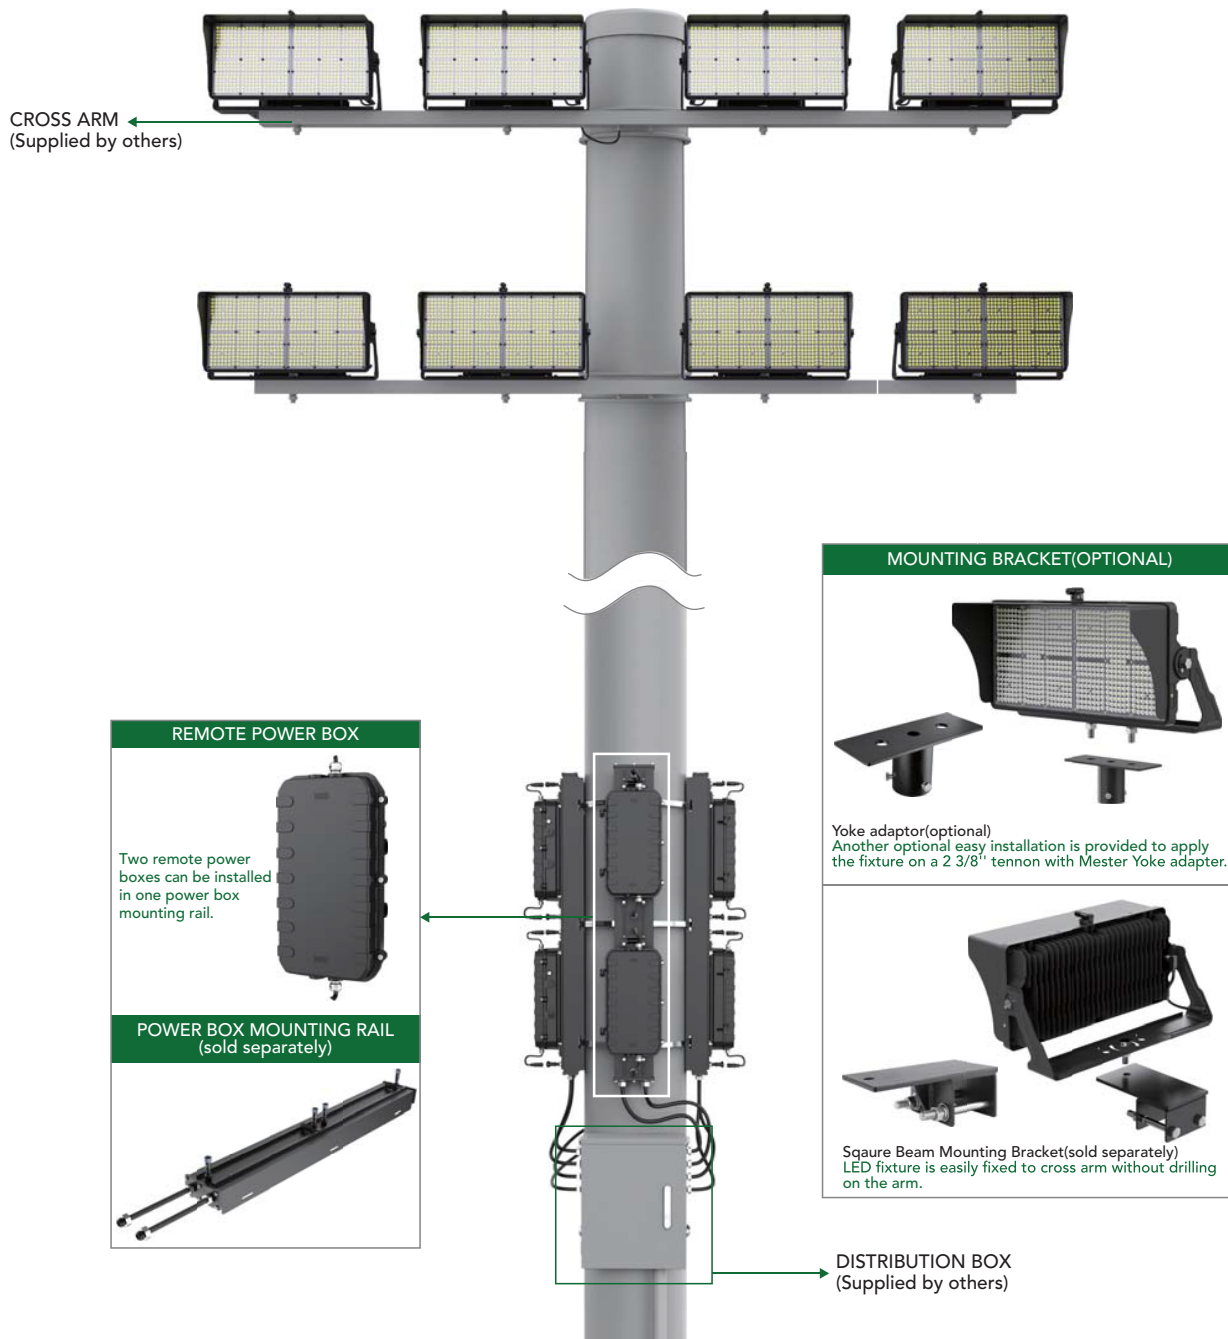

VSL05 SPORTS LIGHT

DESCRIPTION

V.E.'s square court light VSL05 is different from the round court light in appearance, VSL05 is more suitable for stadium lighting with higher lighting requirements. Precision designed optics with high output and high efficiency provide effective illumination covering the entire stadium in all directions, ensuring uniformity of illumination and providing excellent and comfortable illumination. At the same time, it supports two completely different installation methods of power random and remote control, which maximizes the practicality of luminaires with budget-friendly costs.

REMOTE POWER BOX(OPTIONAL)

The VSL05 supports remote installation of the drive power - simple installation, access and maintenance of the equipment can be met by placing the drive power of the fixture at the bottom of the pole by using a fixture and extension power cord (sold separately).

POWER BOX ATTACHED(OPTIONAL)

The fixture with separate power can be installed on the top of the light pole as a whole unit, which is simple and fast way, without additional labor costs to install the driver. It is also beneficial to reduce the power consumption of fixtures caused by remote wiring, save energy and improve efficiency.