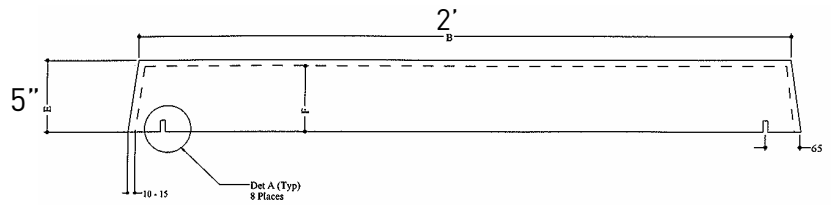

RECESSED FIREBOX TROFFER

PRODUCT DIMENSIONS

VFBX22