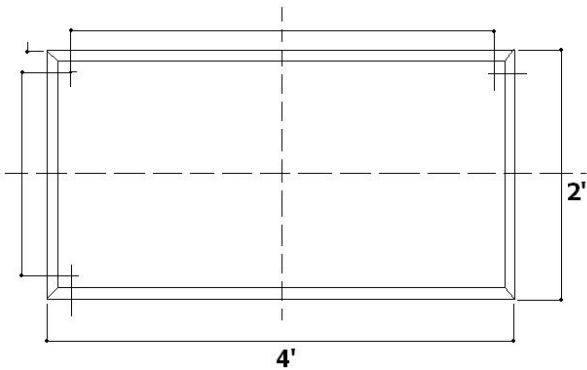

# RECESSED FIREBOX TROFFER

**VFBX22**

**VFBX24**

Model Number	Inside Height	Outside Width	Outside Length
VFBX22	5"	27"	29"
VFBX24	5"	28"	52"
VFBX14	5"	16"	52"

## PRODUCT DIMENSIONS

VFBX22

VFBX24

VFBX14