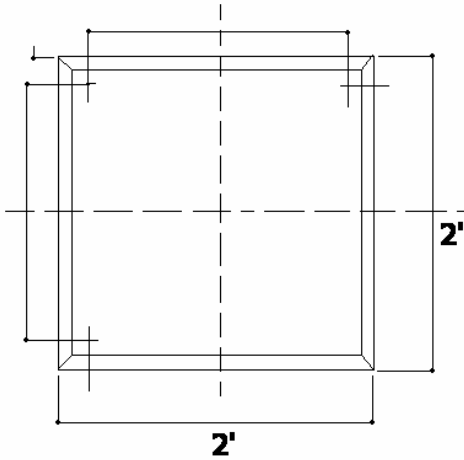

# RECESSED FIREBOX TROFFER

**VFBX22**

**VFBX24**

Model Number	Inside Height	Outside Width	Outside Length
VFBX22	5"	27"	29"
VFBX24	5"	28"	52"
VFBX14	5"	16"	52"

## PRODUCT DIMENSIONS

VFBX22

VFBX24

VFBX14