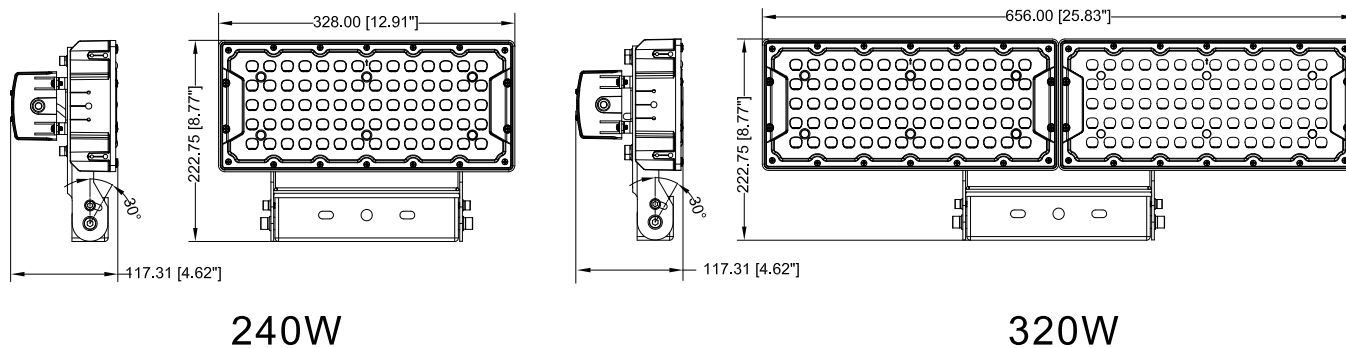

Specifications

Item	Power	Effi.	Leds	CRI	Weight	Beam Angle
FL240W-07-G19	240W	160Lm/W	SMD 5050	>70	4.10kg(9.04lbs)	100*60°/90°/60°/30°/20°
FL320W-07-G19	320W	160Lm/W	SMD 5050	>70	5.80kg(12.8lbs)	100*60°/90°/60°/30°/20°

Photometry

Dimensions(mm)

Model Options

240W

320W

P1

P2

Installation and use