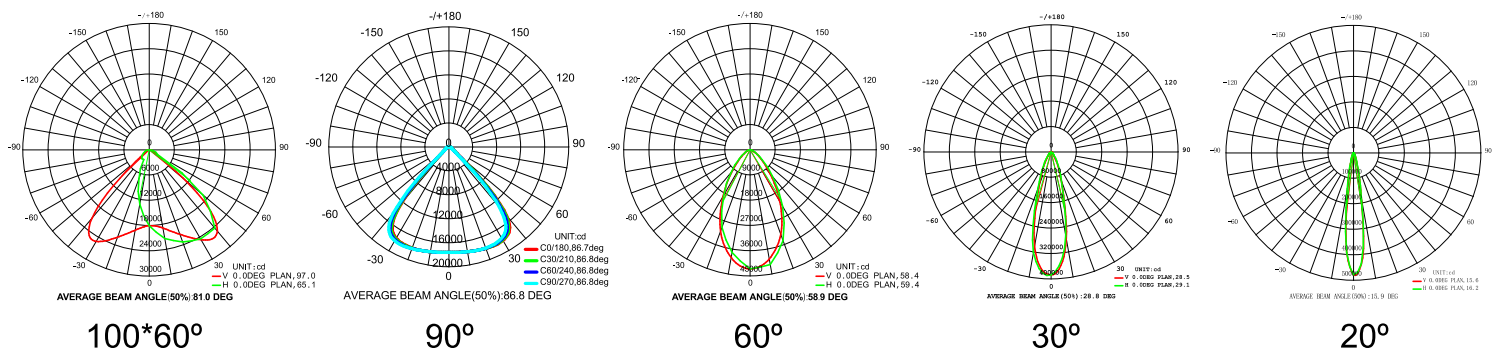

Photometry