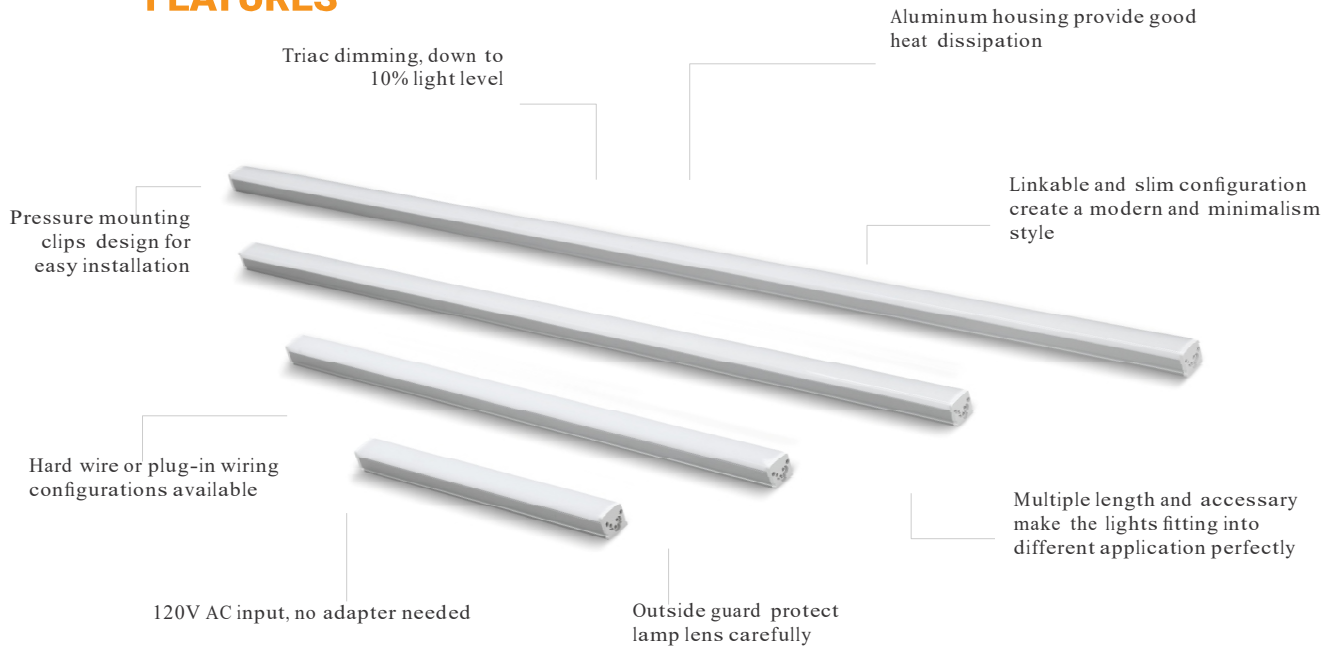

Lightbar Series

ValueEngineeredLighting
ARCHITECTURAL LIGHTING PRODUCTS

PRODUCT FEATURES

APPLICATION

Design for cove lighting, under cabinet, wall washing, accent/ indirect lighting and other commercial or residential applications...

ORDER NUMBER

MODEL NUMBER	NAME	EFFICACY	WATT	CCT	VOLTAGE	ANGLE
E12LB120LEDXXD120	12" Lightbar	350lm/ft	4W	27/30/35/40/50K	120V	120°
E24LB120LEDXXD120	24" Lightbar	350lm/ft	8W	27/30/35/40/50K	120V	120°
E36LB120LEDXXD120	36" Lightbar	350lm/ft	12.5W	27/30/35/40/50K	120V	120°
E48LB120LEDXXD120	48" Lightbar	350lm/ft	16W	27/30/35/40/50K	120V	120°

LINE DRAWING

DIMENSIONS	L (mm)	W (mm)	H (mm)
12'	294	22.5	22.5
24'	599	22.5	22.5
36'	904	22.5	22.5
48'	1209	22.5	22.5

ACCESSORY

Joiner

Clip and Screw

Supplied with each lightbar

Hard Wire

Extension Cable