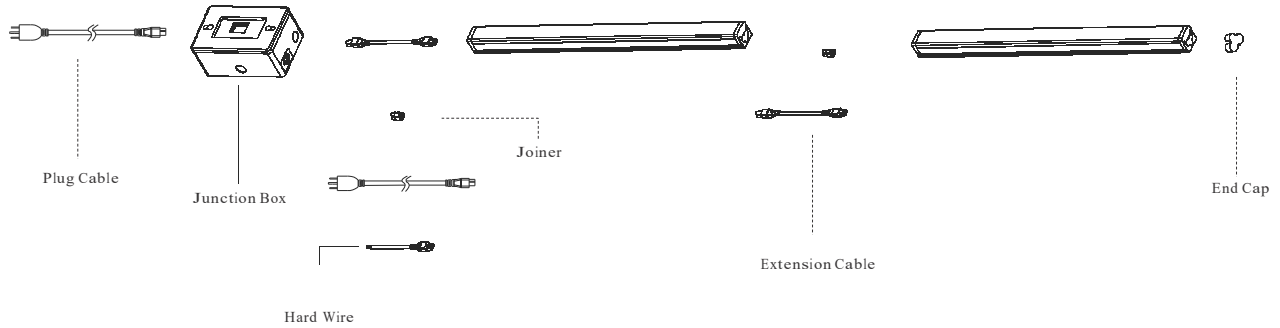

ORDER NUMBER

MODEL NUMBER	NAME	EFFICACY	WATT	CCT	VOLTAGE	ANGLE
E12LB120LEDXXD120	12" Lightbar	350lm/ft	4W	27/30/35/40/50K	120V	120°
E24LB120LEDXXD120	24" Lightbar	350lm/ft	8W	27/30/35/40/50K	120V	120°
E36LB120LEDXXD120	36" Lightbar	350lm/ft	12.5W	27/30/35/40/50K	120V	120°
E48LB120LEDXXD120	48" Lightbar	350lm/ft	16W	27/30/35/40/50K	120V	120°

LINE DRAWING

DIMENSIONS	L (mm)	W (mm)	H (mm)
12'	294	22.5	22.5
24'	599	22.5	22.5
36'	904	22.5	22.5
48'	1209	22.5	22.5

ACCESSORY

Joiner

Clip and Screw

Supplied with each lightbar

Hard Wire

Extension Cable