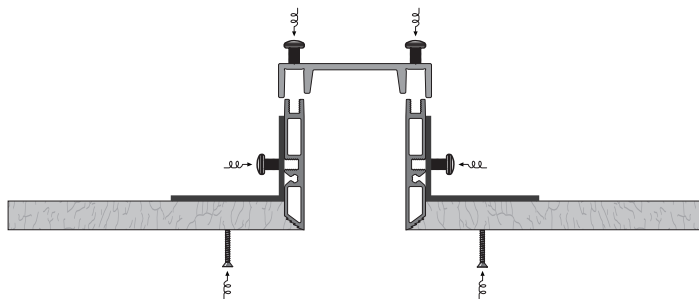

POPULAR 35MM WIDE

Accessory

ITEM NO.: **LW-TR35**

Aluminum Endcap
(without hole)
Code: **WN35-Cap**

Aluminum Endcap
(without hole)
Code: **TR35-Cap**

Aluminum diffuser
Code: **WN35-AD**

Spring Clip
Code: **SC-N31**

Alum. Trimless bar
Code: **LW-TR1**

Stainless Steel L bracket
Code: **LW-LMB**

Alum. bridge base
Code: **LW-AB35**

< 38.4W/m

Optional Diffuser(PMMA)

D005 type					
		Opal	Milky	Frosted	Clear
Dimensions(mm)	Max strip width				
50*48	31mm	✓	✓	✓	✓
Code		D005-O	D005-M	D005-F	D005-C
Light Transmittance		63%	78%	89%	95%

Stocked length availability:2m,2.5m.Customized length below 6m upon your request.

POPULAR 35MM WIDE INSTALLATIONS

- Trimless
- For TR35