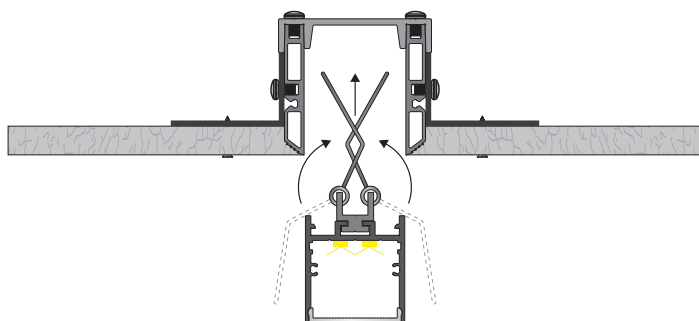

POPULAR 35MM WIDE

Accessory

ITEM NO.: **LW-TR35**

Aluminum Endcap
(without hole)
Code: **WN35-Cap**

Aluminum Endcap
(without hole)
Code: **TR35-Cap**

Aluminum diffuser
Code: **WN35-AD**

Spring Clip
Code: **SC-N31**

Alum. Trimless bar
Code: **LW-TR1**

Stainless Steel L bracket
Code: **LW-LMB**

Alum. bridge base
Code: **LW-AB35**

< 38.4W/m

Optional Diffuser(PMMA)

D005 type					
		Opal	Milky	Frosted	Clear
Dimensions(mm)	Max strip width				
50*48	31mm	✓	✓	✓	✓
Code		D005-O	D005-M	D005-F	D005-C
Light Transmittance		63%	78%	89%	95%

Stocked length availability:2m,2.5m.Customized length below 6m upon your request.

POPULAR 35MM WIDE INSTALLATIONS

- Trimless
- For TR35