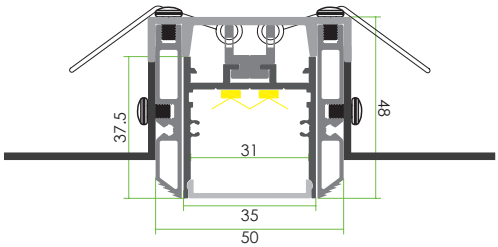

POPULAR 35MM WIDE

Accessory

ITEM NO.: **LW-TR35**

Aluminum Endcap
(without hole)
Code: **WN35-Cap**

Aluminum Endcap
(without hole)
Code: **TR35-Cap**

Aluminum diffuser
Code: **WN35-AD**

Spring Clip
Code: **SC-N31**

Alum. Trimless bar
Code: **LW-TR1**

Stainless Steel L bracket
Code: **LW-LMB**

Alum. bridge base
Code: **LW-AB35**

< 38.4W/m

Optional Diffuser(PMMA)

D005 type					
		Opal	Milky	Frosted	Clear
Dimensions(mm)	Max strip width				
50*48	31mm	✓	✓	✓	✓
Code		D005-O	D005-M	D005-F	D005-C
Light Transmittance		63%	78%	89%	95%

Stocked length availability:2m,2.5m.Customized length below 6m upon your request.

POPULAR 35MM WIDE INSTALLATIONS

- Trimless
- For TR35