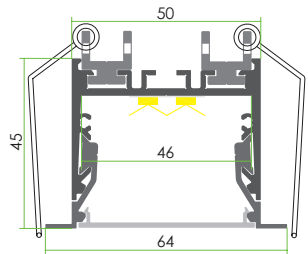

Aluminum Endcap
(with/without hole)
Code: **ER50-Cap**
Code: **ER50-Cap-H**

Joiners 90°B
Code: **J-90B**

Aluminum diffuser
Code: **E50-AD**

Joiners 120°
Code: **J-120**

Joiners 180°A
Code: **J-180A**

<57.6W/m

Optional Diffuser(PMMA)

D050 type					
Dimensions(mm)	Max strip width	Opal	Milky	Frosted	Clear
50*45	46mm	✓	✓	/	/
Code		D050-O	D050-M	/	/
Light Transmittance		67%	80%	/	/

Stocked length availability:2m,2.5m.Customized length below 3m upon your request.