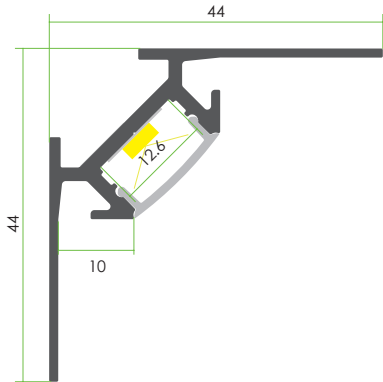

NEW PRODUCT

TILE-PROFILE INSIDE OR CORNER INSTAL

100°

Accessory

ITEM NO.: **LW-CT3**

Aluminum Profile
Code: CT3

Plastic Endcap
(with/without hole)
Code: CT3-Cap
Code: CT3-Cap-H

< 14.4W/m

Optional Diffuser(PMMA/PC)					
D001 type					
Dimensions(mm)	Max strip width	Opal	Milky	Frosted	Clear
44*44	12.6mm	√	√	√	√
Code		D001-O	D001-M	D001-F	D001-C
Light Transmittance		52%	64%	81%	95%

Stocked length availability:2m,2.5m.Customized length below 6m upon your request.