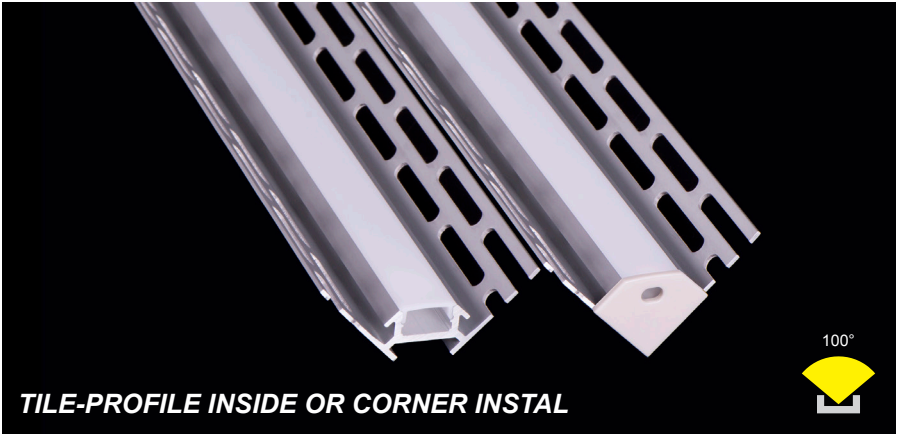

NEW PRODUCT

TILE-PROFILE INSIDE OR CORNER INSTAL

100°

Accessory

ITEM NO.: **LW-CT3**

Aluminum Profile
Code: CT3

Plastic Endcap
(with/without hole)
Code: CT3-Cap
Code: CT3-Cap-H

< 14.4W/m

Optional Diffuser(PMMA/PC)					
D001 type					
Dimensions(mm)	Max strip width	Opal	Milky	Frosted	Clear
44*44	12.6mm	√	√	√	√
Code		D001-O	D001-M	D001-F	D001-C
Light Transmittance		52%	64%	81%	95%

Stocked length availability:2m,2.5m.Customized length below 6m upon your request.