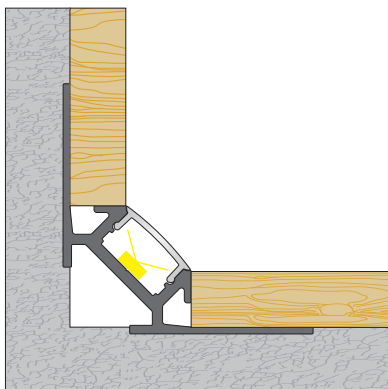

NEW PRODUCT INSTALLATIONS

- Recessed
- For CT3