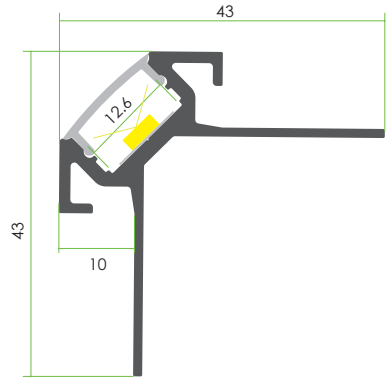

### Accessory

Aluminum Profile  
Code: CT2

Plastic Endcap  
(with/without hole)  
Code: CT2-Cap  
Code: CT2-Cap-H

ITEM NO.: **LW-CT2**

< 14.4W/m

### Optional Diffuser(PMMA/PC)

D001 type					
Dimensions(mm)	Max strip width	Opal	Milky	Frosted	Clear
43*43	12.6mm	√	√	√	√
Code		D001-O	D001-M	D001-F	D001-C
Light Transmittance		52%	64%	81%	95%

Stocked length availability:2m,2.5m.Customized length below 6m upon your request.