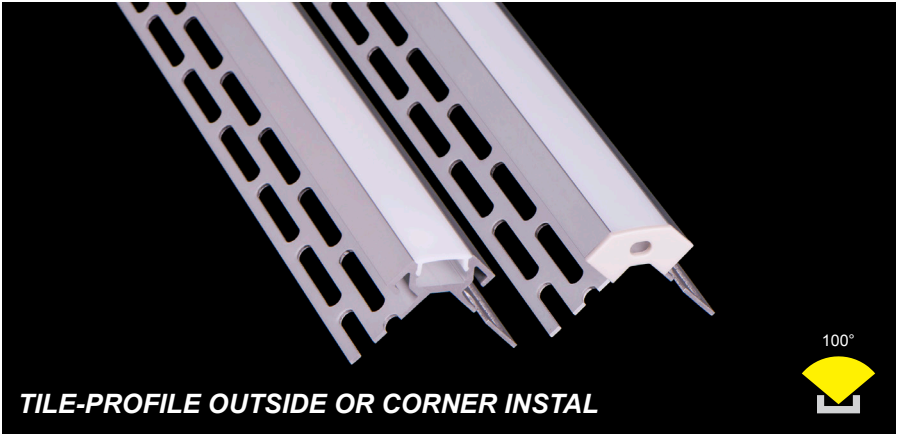

### Accessory

Aluminum Profile  
Code: CT2

Plastic Endcap  
(with/without hole)  
Code: CT2-Cap  
Code: CT2-Cap-H

ITEM NO.: **LW-CT2**

< 14.4W/m

### Optional Diffuser(PMMA/PC)

D001 type					
Dimensions(mm)	Max strip width	Opal	Milky	Frosted	Clear
43*43	12.6mm	√	√	√	√
Code		D001-O	D001-M	D001-F	D001-C
Light Transmittance		52%	64%	81%	95%

Stocked length availability:2m,2.5m.Customized length below 6m upon your request.