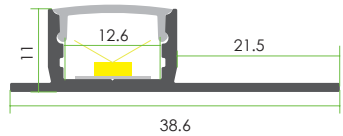

## Accessory

ITEM NO.: **LW-CT1**

Aluminum Profile  
Code: CT1

Plastic Endcap  
(with/without hole)  
Code: CT1-Cap  
Code: CT1-Cap-H

< 14.4W/m

Optional Diffuser(PMMA/PC)					
D001 type					
Dimensions(mm)	Max strip width	Opal	Milky	Frosted	Clear
38.6*11	12.6mm	√	√	√	√
Code		D001-O	D001-M	D001-F	D001-C
Light Transmittance		52%	64%	81%	95%

Stocked length availability:2m,2.5m.Customized length below 6m upon your request.