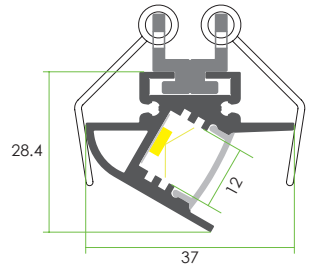

WALL SERIES

Accessory

ITEM NO.: **LW-AW6**

Aluminum Profile
Code: **AW6**

Plastic Endcap
(with/without hole)
Code: **AW6-Cap-L**
Code: **AW6-Cap-R**

Spring Clip
Code: **SC-AW6**

< 19.2W/m

Optional Diffuser(PMMA/PC)

D001 type					
		Opal	Milky	Frosted	Clear
Dimensions(mm)	Max strip width	Opal	Milky	Frosted	Clear
37*28.4	12mm	✓	✓	✓	✓
Code		D001-O	D001-M	D001-F	D001-C
Light Transmittance		52%	64%	81%	95%

Stocked length availability:2m,2.5m.Customized length below 6m upon your request.