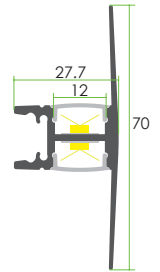

WALL SERIES

Accessory

ITEM NO.: **LW-AW2**

Aluminum Profile
Code: **AW2**

Aluminum Endcap
(with/without hole)
Code: **AW2-Cap**
Code: **AW2-Cap-H**

Metal Clip
Code: **AS1-Clip-M**

< 14.4W/m

Optional Diffuser(PMMA/PC)					
D001 type					
Dimensions(mm)	Max strip width	Opal	Milky	Frosted	Clear
27.7*70	12mm	✓	✓	✓	✓
Code		D001-O	D001-M	D001-F	D001-C
Light Transmittance		52%	64%	81%	95%

Stocked length availability:2m,2.5m.Customized length below 6m upon your request.