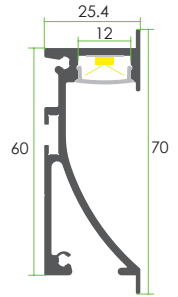

WALL SERIES

100°

Accessory

ITEM NO.: **LW-AW1**

Aluminum Profile
Code: **AW1**

Spring Clip
Code: **SC-AW1**

Aluminum Endcap
(with/without hole)
Code: **AW1-Cap-L**
Code: **AW1-Cap-R**

Metal Clip
Code: **AW1-Clip-M**

< 19.2W/m

Optional Diffuser(PMMA/PC)

D001 type					
Dimensions(mm)	Max strip width	Opal	Milky	Frosted	Clear
25.4*70	12mm	√	√	√	√
Code		D001-O	D001-M	D001-F	D001-C
Light Transmittance		52%	64%	81%	95%

Stocked length availability:2m,2.5m.Customized length below 6m upon your request.