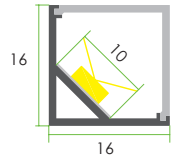

CORNER SERIES

120°

Accessory

ITEM NO.: **LW-AC1**

Aluminum Profile
Code: **AC1**

Metal Clip
Code: **AC1-Clip-M**

Plastic Endcap
(with/without hole)
Code: **AC1-Cap**
Code: **AC1-Cap-H**

Adjustable Clip
(0-222°rotation)
Code: **AC1-Clip-A**

Plastic Clip
Code: **AC1-Clip-P**

< 14.4W/m

Optional Diffuser(PMMA)

/					
		Opal	Milky	Frosted	Clear
Dimensions(mm)	Max strip width	Opal	Milky	Frosted	Clear
16*16	10mm	✓	✓	✓	✓
Code		AC1-O	AC1-M	AC1-F	AC1-C
Light Transmittance		42%	49%	54%	95%

Stocked length availability:2m,2.5m.Customized length below 6m upon your request.