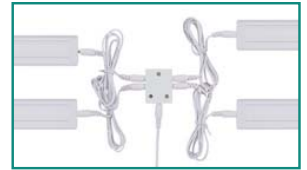

Specifications Subject To Change Without Notice

Components

88630-MKS
Linear Connector

88633-MKS
Hardwire Connector

88638-MKS
Master On-Off
Switch

88634-MKS
4-Way Power
Splitter

88631-MKS
Corner Horizontal L
Shape Connector