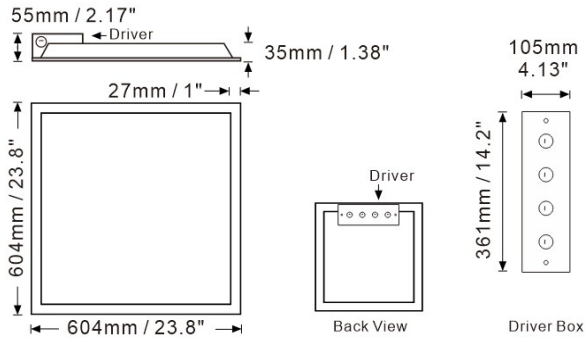

Default

Recessed Grid Ceiling | Manual: [93701](#)

Accessory

Surface Mounted Frame | Manual: [93704](#)

PJB.XDK2.M.2X2(size 2x2)
PJB.XDK2.M.1X4(size 1x4)
PJB.XDK2.M.2X4(size 2x4)

Accessory

Wire Suspended | Manual: [93705](#)

PJB.DJ002-2 (size 2x2 1x4)
PJB.DJ002-3 (size 2x4)

Accessory

Recessed Plasterboard Grids Clips | [93404](#)

PJB.QRSK.UL2X2.V1 (size 2x2)

Photo | Dimension - WBTP

unit: mm

Size: 2x2

Size: 2x4