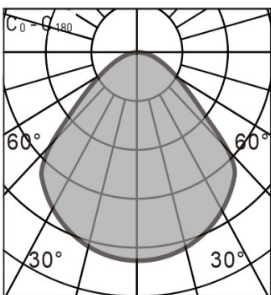

Model List

Model	Size	Power (w)	LPW (lm/w)	Brightness(lm)		LED Q'ty	LED Class	Package CTN			Q'ty	
				CW/NW	WW			Ctn Size(mm)	G.W kg	N.W kg	CTN	40HQ
WBT.2X2.30W	2X2	30	125	3750	3450	48	P195	645x226x650	9.10	8.00	4	2880
WBT.2X4.50W	2X4	50	125	6250	5750	72	P195	1255x226x650	17.50	16.40	4	1472

Specification

Optical Parameters

CCT	2700K-5000K
CRI(Ra)	80
SDCM	6 (for 3000K, 4000K, 5000K CCT, and attention)
UGR	22
Beam angle	120°
Lamp Color RAL	White (RAL 9003)
	Lens: PMMA
Material	Frame: aluminum
	Back cover housing: White painted iron plate

Electrical Parameters

Dimming	0-10V 10%-100%
Input voltage	100-277Vac 50/60Hz | 347V(Optional)
PF	0.95
PE	0.88
Over load/short Circuit	Protection
Driver Connection	Fixed on edge of panel
Hi-pot Test Range	SELV Isolated Driver, 1750Vdc/5mA/60S

Polar Curves Wide Distribution

Lambertian Normal

Life

Warranty	5 years
L70B30	100,000+ hours
L80B10	80,000 hours
L90B10	50,000 hours
Driver failure rate	0.2% per 5000 hours
maintenance	Optical module sealed for life; no internal cleaning required

Installation Information

Average ambient temperature	Average ambient : +25 °c Operating temperature range: -10 to +40 °C
Ceiling type	Exposed T-bar ceiling
Light source	Non-replaceable LED module
IP	Total lamp IP65
IK	IK02
Remarks	It can not be used in outdoor or under the water.

Recessed Grid Ceiling | Manual: [93701](#)

Surface Mounted Frame | Manual: [93704](#)

PJB.XDK2.M.2X2(size 2x2)
PJB.XDK2.M.1X4(size 1x4)
PJB.XDK2.M.2X4(size 2x4)

Wire Suspended | Manual: [93705](#)

PJB.DJ002-2 (size 2x2 1x4)
PJB.DJ002-3 (size 2x4)

Recessed Plasterboard Grids Clips | [93404](#)

PJB.QRSK.UL2X2.V1 (size 2x2)