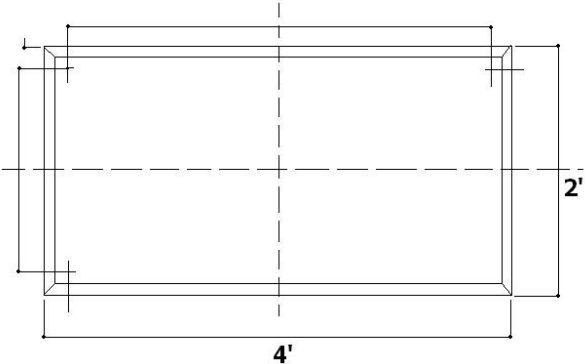

RECESSED FIREBOX TROFFER

PRODUCT DIMENSIONS

VFBX22

VFBX24

VFBX14