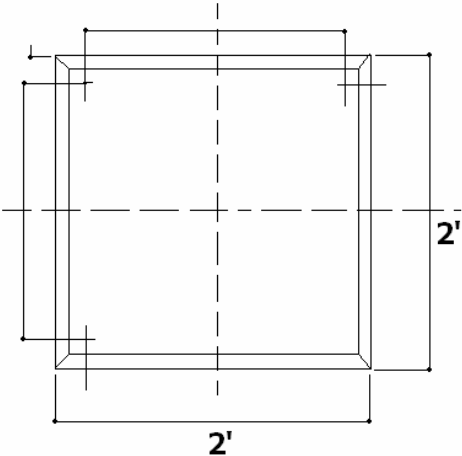

RECESSED FIREBOX TROFFER

PRODUCT DIMENSIONS

VFBX22