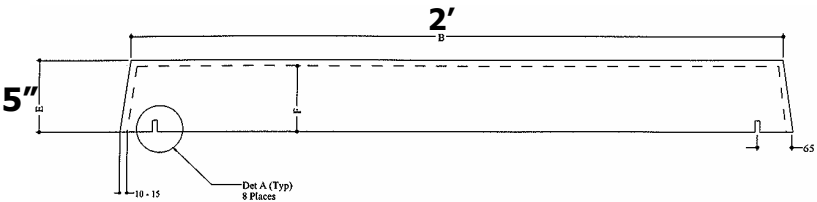

RECESSED FIREBOX TROFFER

PRODUCT DIMENSIONS

VFBX22