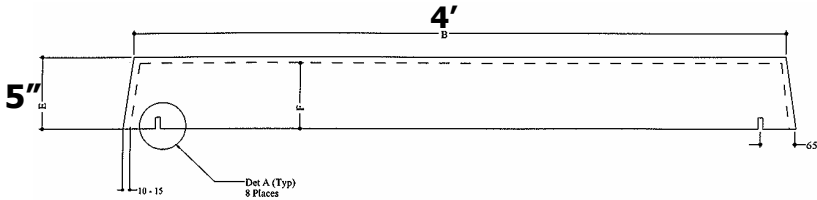

RECESSED FIREBOX TROFFER

PRODUCT DIMENSIONS

VFBX22

VFBX24

VFBX14