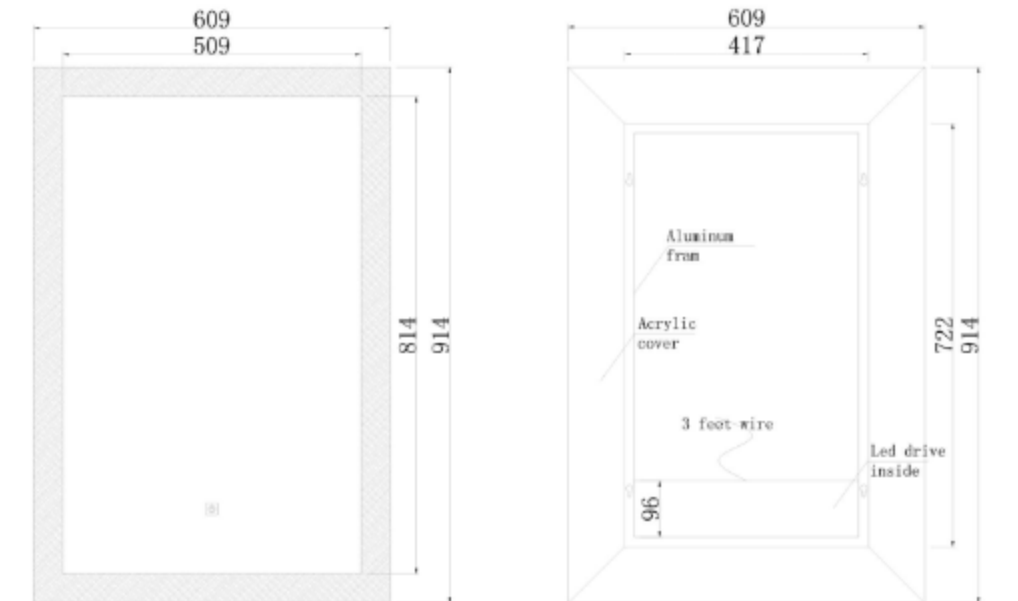

## FEATURES

- 5mm silver resin mirror
- Energy saving LED lifetime up to 120,000 hours
- 12V super bright SMD LED
- 60–120 chips/meter LED strip
- 3000K–6500K
- CRI 95+
- 110V–240V plug-in connection
- Hangs horizontally or vertically
- 2-year warranty
- ETL listed and UL listed for whole mirror
- Custom sizes available

## DIMENSIONS

Size	Lighting Density (Lumen)		Power (W)		20ft/40HQ loading Qty
	Regular (60)	Best (120)	Regular (60)	Best (120)	Regular & Best
24" X 36"	4500	9000	26	52	280/680
28" X 60"	6925	13850	40	80	183/445
30" X 32"	4675	9350	31	54	255/618
36" X 36"	5540	11080	32	64	233/567
36" X 42"	6060	12120	35	70	215/523
36" X 48"	6580	13160	38	76	215/523
36" X 60"	7620	15235	44	88	175/425
42" X 48"	7100	14200	41	82	215/523
42" X 60"	8137	16275	47	94	170/412