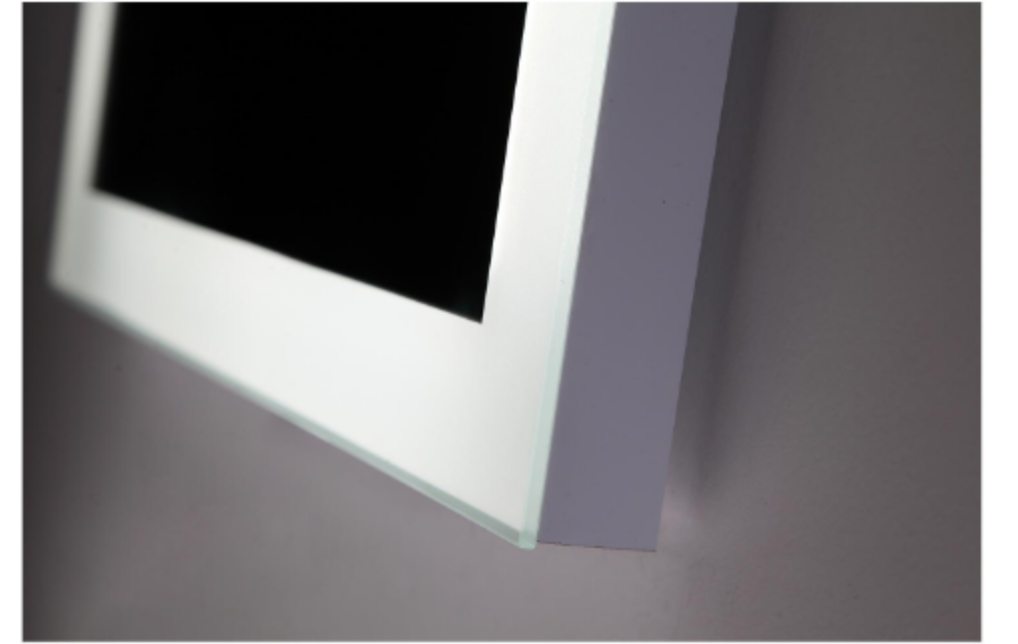

## FEATURES

- 5mm silver resin mirror
- Energy saving LED lifetime up to 120,000 hours
- 12V super bright SMD LED
- 60–120 chips/meter LED strip
- 3000K–6500K
- CRI 95+
- 110V–240V plug-in connection
- Hangs horizontally or vertically
- 2-year warranty
- ETL listed and UL listed for whole mirror
- Custom sizes available

## DIMENSIONS

Size	Lighting Density (Lumen)		Power (W)		20ft/40HQ loading Qty
	Regular (60)	Best (120)	Regular (60)	Best (120)	Regular & Best
24" X 36"	4500	9000	26	52	280/680
28" X 60"	6925	13850	40	80	183/445
30" X 32"	4675	9350	31	54	255/618
36" X 36"	5540	11080	32	64	233/567
36" X 42"	6060	12120	35	70	215/523
36" X 48"	6580	13160	38	76	215/523
36" X 60"	7620	15235	44	88	175/425
42" X 48"	7100	14200	41	82	215/523
42" X 60"	8137	16275	47	94	170/412

# ENVY

Envy's gorgeous 4-edge light is bound to shine on you. It can be mounted horizontally or vertically, perfect for you to put on make up or do your hair or even to add brilliance to the bathroom.