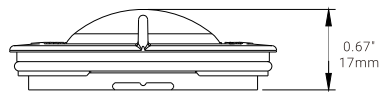

Motion Sensor Setting

Daylight Harvesting Setting

Trim Level Setting

BLUETOOTH MESH WIRELESS FIXTURE CONTROLLER-EFSI04 PRO

SaaS Platform Setting

Dimensions

Unit:inch/mm

BLUETOOTH MESH WIRELESS FIXTURE CONTROLLER-EFSI04 PRO

Lens Coverage

HBL1

HBL1 Coverage Side View

HBL1 Coverage Top View

HBL2

HBL2 Coverage Side View

HBL2 Coverage Top View

BLUETOOTH MESH WIRELESS FIXTURE CONTROLLER-EFSI04 PRO

Lens Coverage

MBL1

MBL1 Coverage Side View

MBL1 Coverage Top View

MBL2

MBL2 Coverage Side View

MBL2 Coverage Top View