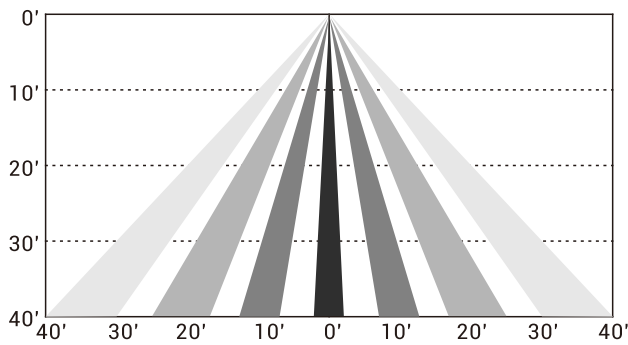

Motion Sensor Setting

Daylight Harvesting Setting

Trim Level Setting

BLUETOOTH MESH WIRELESS FIXTURE CONTROLLER-EFSI04 PRO

SaaS Platform Setting

Dimensions

Unit:inch/mm

BLUETOOTH MESH WIRELESS FIXTURE CONTROLLER-EFSI04 PRO

Lens Coverage

HBL1

HBL1 Coverage Side View

HBL1 Coverage Top View

HBL2

HBL2 Coverage Side View

HBL2 Coverage Top View

BLUETOOTH MESH WIRELESS FIXTURE CONTROLLER-EFSI04 PRO

Lens Coverage

MBL1

MBL1 Coverage Side View

MBL1 Coverage Top View

MBL2

MBL2 Coverage Side View

MBL2 Coverage Top View