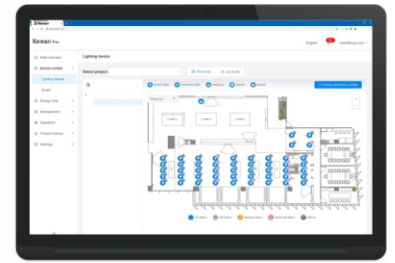

APP Download

ios

Android

Wiring

BLUETOOTH MESH WIRELESS FIXTURE CONTROLLER—EFS104 PRO

APP Setting

ON/OFF/CCT Tuning/Dimming

Energy Monitoring

Motion Sensor Setting

Daylight Harvesting Setting

Trim Level Setting

BLUETOOTH MESH WIRELESS FIXTURE CONTROLLER-EFSI04 PRO

SaaS Platform Setting

Dimensions

Unit:inch/mm

BLUETOOTH MESH WIRELESS FIXTURE CONTROLLER-EFSI04 PRO

Lens Coverage

HBL1

HBL1 Coverage Side View

HBL1 Coverage Top View

HBL2

HBL2 Coverage Side View

HBL2 Coverage Top View

BLUETOOTH MESH WIRELESS FIXTURE CONTROLLER-EFSI04 PRO

Lens Coverage

MBL1

MBL1 Coverage Side View

MBL1 Coverage Top View

MBL2

MBL2 Coverage Side View

MBL2 Coverage Top View