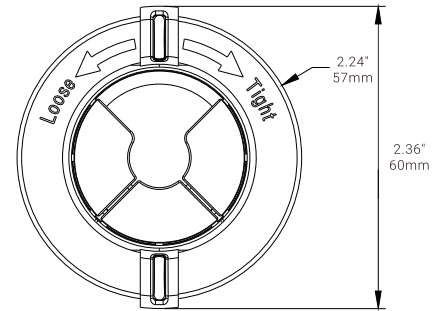

Accessory

The EJ30, EJ50 and EL40 are extension joints that can be used to extend the mount sensor position for 30, 40 and 50mm. Combine the joints if longer extension is required.

EJ30

EJ50

EL40

This LENS LOUVER designs to adjust the detection range for additional requirement.

Motion Sensor Setting

Daylight Harvesting Setting

Trim Level Setting

BLUETOOTH MESH WIRELESS FIXTURE CONTROLLER-EFSI04 PRO

SaaS Platform Setting

Dimensions

Unit:inch/mm

BLUETOOTH MESH WIRELESS FIXTURE CONTROLLER-EFSI04 PRO

Lens Coverage

HBL1

HBL1 Coverage Side View

HBL1 Coverage Top View

HBL2

HBL2 Coverage Side View

HBL2 Coverage Top View

BLUETOOTH MESH WIRELESS FIXTURE CONTROLLER-EFSI04 PRO

Lens Coverage

MBL1

MBL1 Coverage Side View

MBL1 Coverage Top View

MBL2

MBL2 Coverage Side View

MBL2 Coverage Top View