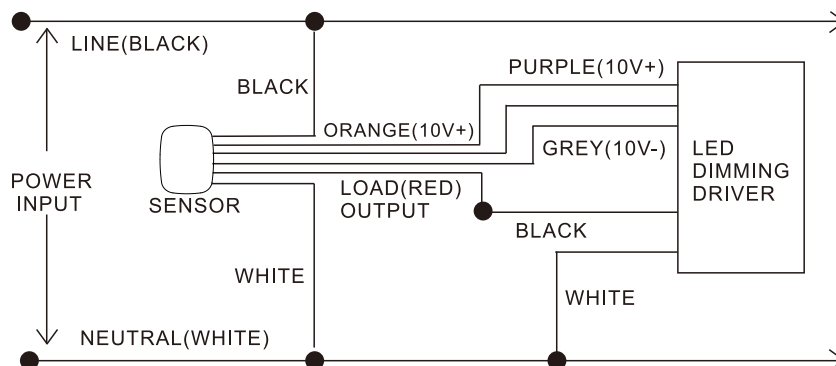

Accessory

The EJ30, EJ50 and EL40 are extension joints that can be used to extend the mount sensor position for 30, 40 and 50mm. Combine the joints if longer extension is required.

EJ30

EJ50

EL40

This LENS LOUVER designs to adjust the detection range for additional requirement.

APP Download

ios

Android

Wiring

BLUETOOTH MESH WIRELESS FIXTURE CONTROLLER—EFS104 PRO

APP Setting

ON/OFF/CCT Tuning/Dimming

Energy Monitoring

Motion Sensor Setting

Daylight Harvesting Setting

Trim Level Setting

BLUETOOTH MESH WIRELESS FIXTURE CONTROLLER-EFSI04 PRO

SaaS Platform Setting

Dimensions

Unit:inch/mm

BLUETOOTH MESH WIRELESS FIXTURE CONTROLLER-EFSI04 PRO

Lens Coverage

HBL1

HBL1 Coverage Side View

HBL1 Coverage Top View

HBL2

HBL2 Coverage Side View

HBL2 Coverage Top View

BLUETOOTH MESH WIRELESS FIXTURE CONTROLLER-EFSI04 PRO