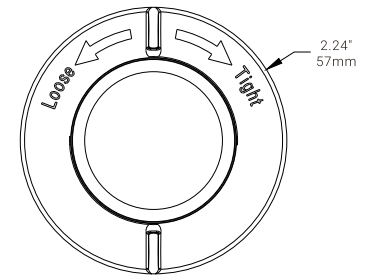

Accessory

The EJ30, EJ50 and EL40 are extension joints that can be used to extend the mount sensor position for 30, 40 and 50mm. Combine the joints if longer extension is required.

EJ30

EJ50

EL40

This LENS LOUVER designs to adjust the detection range for additional requirement.

Motion Sensor Setting

Daylight Harvesting Setting

Trim Level Setting

BLUETOOTH MESH WIRELESS FIXTURE CONTROLLER-EFSI04 PRO

SaaS Platform Setting

Dimensions

Unit:inch/mm

BLUETOOTH MESH WIRELESS FIXTURE CONTROLLER-EFSI04 PRO

Lens Coverage

HBL1

HBL1 Coverage Side View

HBL1 Coverage Top View

HBL2

HBL2 Coverage Side View

HBL2 Coverage Top View

BLUETOOTH MESH WIRELESS FIXTURE CONTROLLER-EFSI04 PRO

Lens Coverage

MBL1

MBL1 Coverage Side View

MBL1 Coverage Top View

MBL2

MBL2 Coverage Side View

MBL2 Coverage Top View