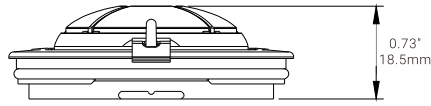

Motion Sensor Setting

Daylight Harvesting Setting

Trim Level Setting

BLUETOOTH MESH WIRELESS FIXTURE CONTROLLER-EFSI04 PRO

SaaS Platform Setting

Dimensions

Unit:inch/mm

BLUETOOTH MESH WIRELESS FIXTURE CONTROLLER-EFSI04 PRO

Lens Coverage

HBL1

HBL1 Coverage Side View

HBL1 Coverage Top View

HBL2

HBL2 Coverage Side View

HBL2 Coverage Top View

BLUETOOTH MESH WIRELESS FIXTURE CONTROLLER-EFSI04 PRO

Lens Coverage

MBL1

MBL1 Coverage Side View

MBL1 Coverage Top View

MBL2

MBL2 Coverage Side View

MBL2 Coverage Top View