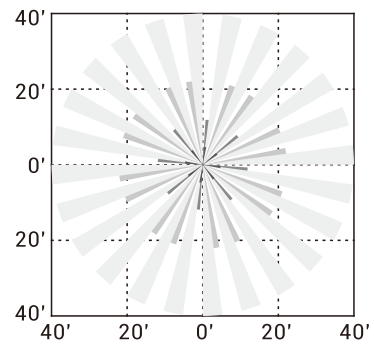

Motion Sensor Setting

Daylight Harvesting Setting

Trim Level Setting

BLUETOOTH MESH WIRELESS FIXTURE CONTROLLER-EFSI04 PRO

SaaS Platform Setting

Dimensions

Unit:inch/mm

BLUETOOTH MESH WIRELESS FIXTURE CONTROLLER-EFSI04 PRO

Lens Coverage

HBL1

HBL1 Coverage Side View

HBL1 Coverage Top View

HBL2

HBL2 Coverage Side View

HBL2 Coverage Top View

BLUETOOTH MESH WIRELESS FIXTURE CONTROLLER-EFSI04 PRO

Lens Coverage

MBL1

MBL1 Coverage Side View

MBL1 Coverage Top View

MBL2

MBL2 Coverage Side View

MBL2 Coverage Top View