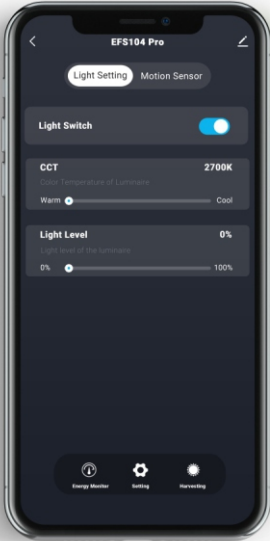

APP Download

ios

Android

Wiring

BLUETOOTH MESH WIRELESS FIXTURE CONTROLLER—EFS104 PRO

APP Setting

ON/OFF/CCT Tuning/Dimming

Energy Monitoring

Motion Sensor Setting

Daylight Harvesting Setting

Trim Level Setting

BLUETOOTH MESH WIRELESS FIXTURE CONTROLLER-EFSI04 PRO

SaaS Platform Setting

Dimensions

Unit:inch/mm

BLUETOOTH MESH WIRELESS FIXTURE CONTROLLER-EFSI04 PRO

Lens Coverage

HBL1

HBL1 Coverage Side View

HBL1 Coverage Top View

HBL2

HBL2 Coverage Side View

HBL2 Coverage Top View

BLUETOOTH MESH WIRELESS FIXTURE CONTROLLER-EFSI04 PRO