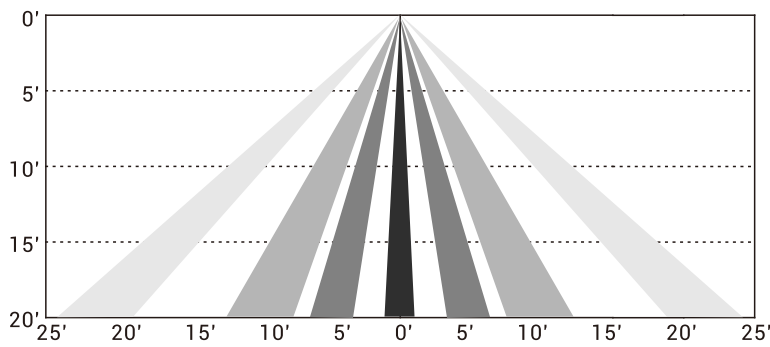

Motion Sensor Setting

Daylight Harvesting Setting

Trim Level Setting

BLUETOOTH MESH WIRELESS FIXTURE CONTROLLER-EFSI04 PRO

SaaS Platform Setting

Dimensions

Unit:inch/mm

BLUETOOTH MESH WIRELESS FIXTURE CONTROLLER-EFSI04 PRO

Lens Coverage

HBL1

HBL1 Coverage Side View

HBL1 Coverage Top View

HBL2

HBL2 Coverage Side View

HBL2 Coverage Top View

BLUETOOTH MESH WIRELESS FIXTURE CONTROLLER-EFSI04 PRO

Lens Coverage

MBL1

MBL1 Coverage Side View

MBL1 Coverage Top View

MBL2

MBL2 Coverage Side View

MBL2 Coverage Top View