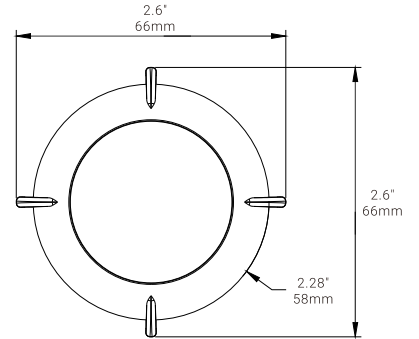

Accessory

The EJ30, EJ50 and EL40 are extension joints that can be used to extend the mount sensor position for 30, 40 and 50mm. Combine the joints if longer extension is required.

EJ30

EJ50

EL40

This LENS LOUVER designs to adjust the detection range for additional requirement.

Motion Sensor Setting

Daylight Harvesting Setting

Trim Level Setting

BLUETOOTH MESH WIRELESS FIXTURE CONTROLLER-EFSI04 PRO

SaaS Platform Setting

Dimensions

Unit:inch/mm

BLUETOOTH MESH WIRELESS FIXTURE CONTROLLER-EFSI04 PRO

Lens Coverage

HBL1

HBL1 Coverage Side View

HBL1 Coverage Top View

HBL2

HBL2 Coverage Side View

HBL2 Coverage Top View

BLUETOOTH MESH WIRELESS FIXTURE CONTROLLER-EFSI04 PRO

Lens Coverage

MBL1

MBL1 Coverage Side View

MBL1 Coverage Top View

MBL2

MBL2 Coverage Side View

MBL2 Coverage Top View