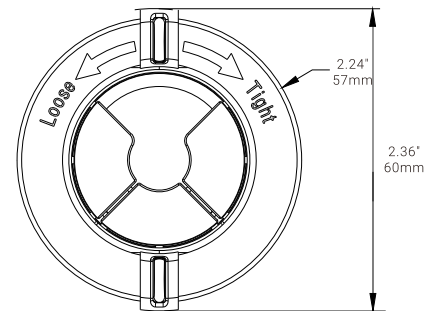

Accessory

The EJ30, EJ50 and EL40 are extension joints that can be used to extend the mount sensor position for 30, 40 and 50mm. Combine the joints if longer extension is required.

EJ30

EJ50

EL40

This LENS LOUVER designs to adjust the detection range for additional requirement.

Motion Sensor Setting

Daylight Harvesting Setting

Trim Level Setting

BLUETOOTH MESH WIRELESS FIXTURE CONTROLLER-EFSI04 PRO

SaaS Platform Setting

Dimensions

Unit:inch/mm

BLUETOOTH MESH WIRELESS FIXTURE CONTROLLER-EFSI04 PRO

Lens Coverage

HBL1

HBL1 Coverage Side View

HBL1 Coverage Top View

HBL2

HBL2 Coverage Side View

HBL2 Coverage Top View

BLUETOOTH MESH WIRELESS FIXTURE CONTROLLER-EFSI04 PRO

Lens Coverage

MBL1

MBL1 Coverage Side View

MBL1 Coverage Top View

MBL2

MBL2 Coverage Side View

MBL2 Coverage Top View