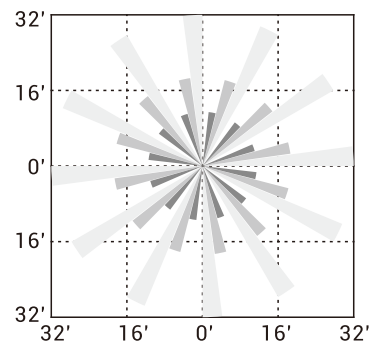

Motion Sensor Setting

Daylight Harvesting Setting

Trim Level Setting

BLUETOOTH MESH WIRELESS FIXTURE CONTROLLER-EFSI04 PRO

SaaS Platform Setting

Dimensions

Unit:inch/mm

BLUETOOTH MESH WIRELESS FIXTURE CONTROLLER-EFSI04 PRO

Lens Coverage

HBL1

HBL1 Coverage Side View

HBL1 Coverage Top View

HBL2

HBL2 Coverage Side View

HBL2 Coverage Top View

BLUETOOTH MESH WIRELESS FIXTURE CONTROLLER-EFSI04 PRO

Lens Coverage

MBL1

MBL1 Coverage Side View

MBL1 Coverage Top View

MBL2

MBL2 Coverage Side View

MBL2 Coverage Top View