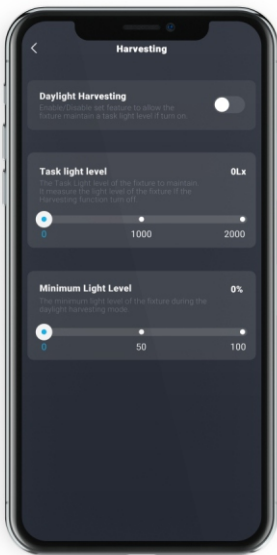

APP Download

ios

Android

Wiring

BLUETOOTH MESH WIRELESS FIXTURE CONTROLLER—EFS104 PRO

APP Setting

ON/OFF/CCT Tuning/Dimming

Energy Monitoring

Motion Sensor Setting

Daylight Harvesting Setting

Trim Level Setting

BLUETOOTH MESH WIRELESS FIXTURE CONTROLLER-EFSI04 PRO

SaaS Platform Setting

Dimensions

Unit:inch/mm

BLUETOOTH MESH WIRELESS FIXTURE CONTROLLER-EFSI04 PRO

Lens Coverage

HBL1

HBL1 Coverage Side View

HBL1 Coverage Top View

HBL2

HBL2 Coverage Side View

HBL2 Coverage Top View

BLUETOOTH MESH WIRELESS FIXTURE CONTROLLER-EFSI04 PRO