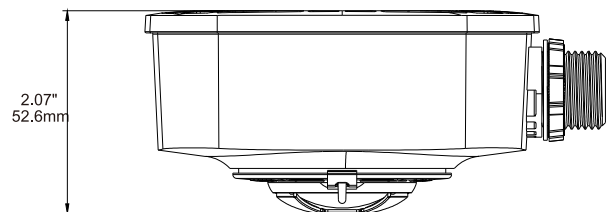

Motion Sensor Setting

Daylight Harvesting Setting

Trim Level Setting

BLUETOOTH MESH WIRELESS FIXTURE CONTROLLER-EFSI04 PRO

SaaS Platform Setting

Dimensions

Unit:inch/mm

BLUETOOTH MESH WIRELESS FIXTURE CONTROLLER-EFSI04 PRO

Lens Coverage

HBL1

HBL1 Coverage Side View

HBL1 Coverage Top View

HBL2

HBL2 Coverage Side View

HBL2 Coverage Top View

BLUETOOTH MESH WIRELESS FIXTURE CONTROLLER-EFSI04 PRO

Lens Coverage

MBL1

MBL1 Coverage Side View

MBL1 Coverage Top View

MBL2

MBL2 Coverage Side View

MBL2 Coverage Top View