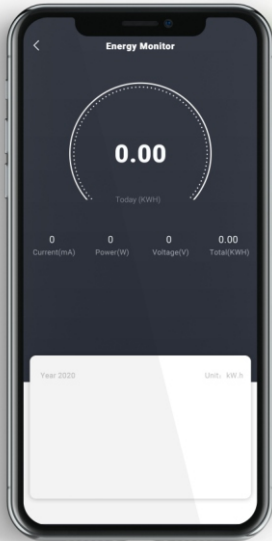

APP Download

ios

Android

Wiring

BLUETOOTH MESH WIRELESS FIXTURE CONTROLLER—EFS104 PRO

APP Setting

ON/OFF/CCT Tuning/Dimming

Energy Monitoring

Lens Coverage

HBL1

HBL1 Coverage Side View

HBL1 Coverage Top View

HBL2

HBL2 Coverage Side View

HBL2 Coverage Top View

BLUETOOTH MESH WIRELESS FIXTURE CONTROLLER-EFSI04 PRO