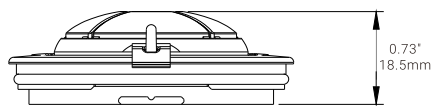

Motion Sensor Setting

Daylight Harvesting Setting

Trim Level Setting

BLUETOOTH MESH WIRELESS FIXTURE CONTROLLER-EFSI04 PRO

SaaS Platform Setting

Dimensions

Unit:inch/mm

BLUETOOTH MESH WIRELESS FIXTURE CONTROLLER-EFSI04 PRO

Lens Coverage

HBL1

HBL1 Coverage Side View

HBL1 Coverage Top View

HBL2

HBL2 Coverage Side View

HBL2 Coverage Top View

BLUETOOTH MESH WIRELESS FIXTURE CONTROLLER-EFSI04 PRO

Lens Coverage

MBL1

MBL1 Coverage Side View

MBL1 Coverage Top View

MBL2

MBL2 Coverage Side View

MBL2 Coverage Top View