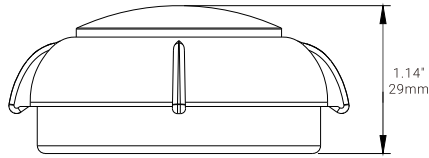

Motion Sensor Setting

Daylight Harvesting Setting

Trim Level Setting

BLUETOOTH MESH WIRELESS FIXTURE CONTROLLER-EFSI04 PRO

SaaS Platform Setting

Dimensions

Unit:inch/mm

BLUETOOTH MESH WIRELESS FIXTURE CONTROLLER-EFSI04 PRO

Lens Coverage

HBL1

HBL1 Coverage Side View

HBL1 Coverage Top View

HBL2

HBL2 Coverage Side View

HBL2 Coverage Top View

BLUETOOTH MESH WIRELESS FIXTURE CONTROLLER-EFSI04 PRO

Lens Coverage

MBL1

MBL1 Coverage Side View

MBL1 Coverage Top View

MBL2

MBL2 Coverage Side View

MBL2 Coverage Top View