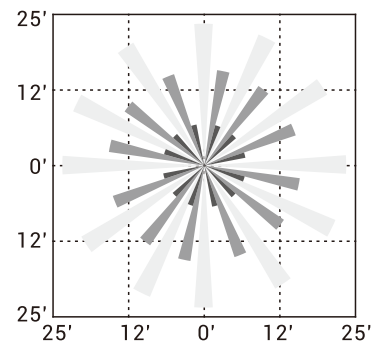

Motion Sensor Setting

Daylight Harvesting Setting

Trim Level Setting

BLUETOOTH MESH WIRELESS FIXTURE CONTROLLER-EFSI04 PRO

SaaS Platform Setting

Dimensions

Unit:inch/mm

BLUETOOTH MESH WIRELESS FIXTURE CONTROLLER-EFSI04 PRO

Lens Coverage

HBL1

HBL1 Coverage Side View

HBL1 Coverage Top View

HBL2

HBL2 Coverage Side View

HBL2 Coverage Top View

BLUETOOTH MESH WIRELESS FIXTURE CONTROLLER-EFSI04 PRO

Lens Coverage

MBL1

MBL1 Coverage Side View

MBL1 Coverage Top View

MBL2

MBL2 Coverage Side View

MBL2 Coverage Top View