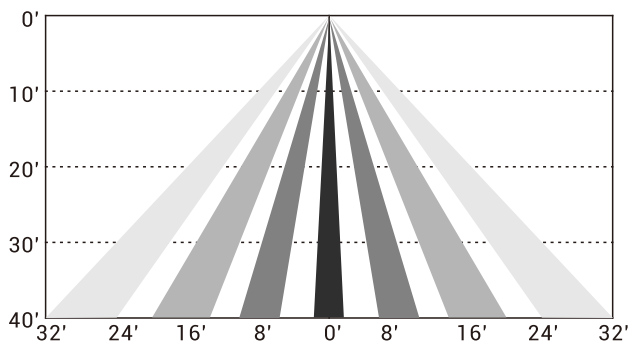

Motion Sensor Setting

Daylight Harvesting Setting

Trim Level Setting

BLUETOOTH MESH WIRELESS FIXTURE CONTROLLER-EFSI04 PRO

SaaS Platform Setting

Dimensions

Unit:inch/mm

BLUETOOTH MESH WIRELESS FIXTURE CONTROLLER-EFSI04 PRO

Lens Coverage

HBL1

HBL1 Coverage Side View

HBL1 Coverage Top View

HBL2

HBL2 Coverage Side View

HBL2 Coverage Top View

BLUETOOTH MESH WIRELESS FIXTURE CONTROLLER-EFSI04 PRO

Lens Coverage

MBL1

MBL1 Coverage Side View

MBL1 Coverage Top View

MBL2

MBL2 Coverage Side View

MBL2 Coverage Top View