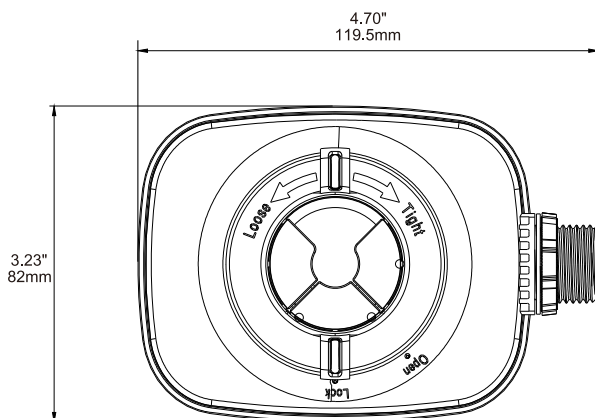

Accessory

The EJ30, EJ50 and EL40 are extension joints that can be used to extend the mount sensor position for 30, 40 and 50mm. Combine the joints if longer extension is required.

EJ30

EJ50

EL40

This LENS LOUVER designs to adjust the detection range for additional requirement.

Motion Sensor Setting

Daylight Harvesting Setting

Trim Level Setting

BLUETOOTH MESH WIRELESS FIXTURE CONTROLLER-EFSI04 PRO

SaaS Platform Setting

Dimensions

Unit:inch/mm

BLUETOOTH MESH WIRELESS FIXTURE CONTROLLER-EFSI04 PRO

Lens Coverage

HBL1

HBL1 Coverage Side View

HBL1 Coverage Top View

HBL2

HBL2 Coverage Side View

HBL2 Coverage Top View

BLUETOOTH MESH WIRELESS FIXTURE CONTROLLER-EFSI04 PRO

Lens Coverage

MBL1

MBL1 Coverage Side View

MBL1 Coverage Top View

MBL2

MBL2 Coverage Side View

MBL2 Coverage Top View