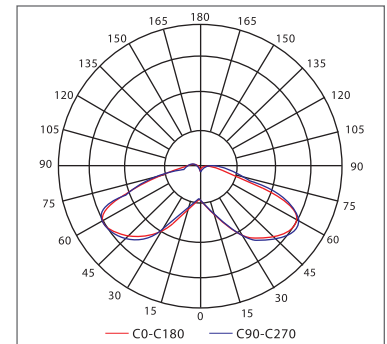

LED Acorn Colonial Style Lantern-Wattage and Color Tunable

ValueEngineeredLighting
ARCHITECTURAL LIGHTING PRODUCTS

POST TOP LIGHT

DIMENSION

18.11 inch

39.76 inch

Inner: 3inch

PHOTOMETRIC

WATTAGE & CCT Tunable

MODEL NO.	AVAILABLE WATTAGE	LUMENS	AVAILABLE	CRI	POWER FACTOR
VE-TP468 -80MW-50KMC-LV-D	80W-60W-40W	9,600LM-7,800LM-5,600LM	3000K-4000K-5000K	>70	>0.92

	80W	60W	40W
WATT	<input type="checkbox"/> <input type="checkbox"/>	<input type="checkbox"/> <input type="checkbox"/>	<input type="checkbox"/> <input type="checkbox"/>
	1 2	1 2	1 2

Polycarbonate Housing

SINGLE WATTAGE&CCT

	VOLTAGE (V)	WATT(W)	5000K EFFICACY (LM/W)	5000K LUMENS (LM)	BEAM ANGLE (H-V)	REPLACE	DIMMING	CRI	POWER FACTOR	AVAILABLE CCT(K)
VE-TP468-40	120-277	40	110	4400	Type V	100-175W HID	Available	>75	>0.92	4000 5000
VE-TP468-60	120-277	60	112	5880	Type V	250-320W HID	Available			
VE-TP468-80	120-277	80	109	8720	Type V	250-400W HID	Available			