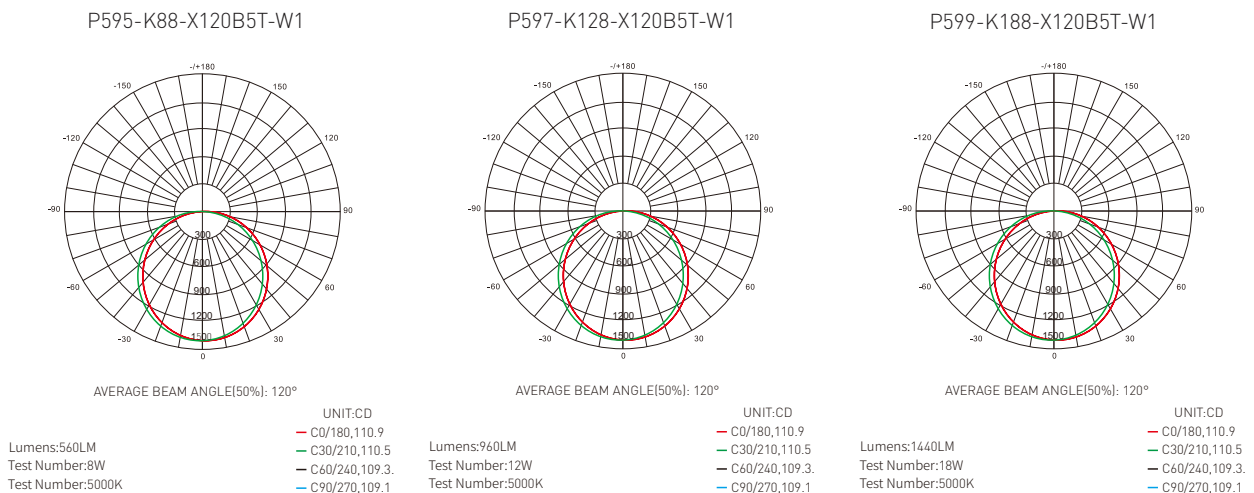

PERFORMANCE

Model NO	Various lamp body colors	Wattage	Voltage/Current Input	UGR	Size	Tunable CCT
			120V			
VP595-K88-X120B5T-W1	White/Black	8W	0.06A	≤19	Φ5.47"*6"	27K/30K/35K/40K/50K
VP597-K128-X120B5T-W1	White/Black	12W	0.10A	≤19	Φ7.24"*6"	27K/30K/35K/40K/50K
VP599-K188-X120B5T-W1	White/Black	18W	0.10A	≤19	Φ9"*7"	27K/30K/35K/40K/50K

5CCT Round Ceiling Downlight LED

Electric Characteristic

Specification/Model	VP595-K88-X120B5T-W1	VP597-K128-X120B5T-W1	VP599-K188-X120B5T-W1
LED Driver	UL Driver	UL Driver	UL Driver
Input power	8W	12W	18W
Lumens output	560LM	960LM	1440LM
Efficiency	70LM/W	80LM/W	80LM/W
CRI	> 80	> 80	> 80
Color Temperature	2700/3000/3500/4000/5000K	2700/3000/3500/4000/5000K	2700/3000/3500/4000/5000K
Input voltage	120V/AC	120V/AC	120V/AC
Light distribution type	120D	120D	120D
Working temperature	-20+45°C	-20+45°C	-20+45°C
Junction temperature	< 75°C	< 75°C	< 75°C
lamps efficiency	≥90%	≥90%	≥90%
Certificate	ENERGY STAR ETL cETL	ENERGY STAR ETL cETL	ENERGY STAR ETL cETL
Equivalent	16-24W MH/HPS	24-48W MH/HPS	48-90W MH/HPS

DIMENSION

DISTRIBUTION DIAGRAM

5CCT Round Ceiling Downlight LED

INSTALLATION MANUAL

CCT Tunable Switch,
27K/30K/35K/40K/50K

For CCT switchable lamps, select the desired CCT by adjusting the rotary switch prior to installation.