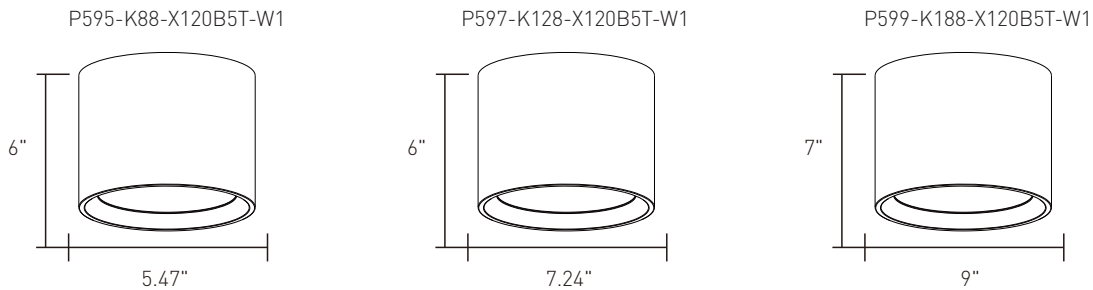

5CCT Round Ceiling Downlight LED

Electric Characteristic

Specification/Model	VP595-K88-X120B5T-W1	VP597-K128-X120B5T-W1	VP599-K188-X120B5T-W1
LED Driver	UL Driver	UL Driver	UL Driver
Input power	8W	12W	18W
Lumens output	560LM	960LM	1440LM
Efficiency	70LM/W	80LM/W	80LM/W
CRI	> 80	> 80	> 80
Color Temperature	2700/3000/3500/4000/5000K	2700/3000/3500/4000/5000K	2700/3000/3500/4000/5000K
Input voltage	120V/AC	120V/AC	120V/AC
Light distribution type	120D	120D	120D
Working temperature	-20+45°C	-20+45°C	-20+45°C
Junction temperature	< 75°C	< 75°C	< 75°C
lamps efficiency	≥90%	≥90%	≥90%
Certificate	ENERGY STAR ETL cETL	ENERGY STAR ETL cETL	ENERGY STAR ETL cETL
Equivalent	16-24W MH/HPS	24-48W MH/HPS	48-90W MH/HPS

DIMENSION